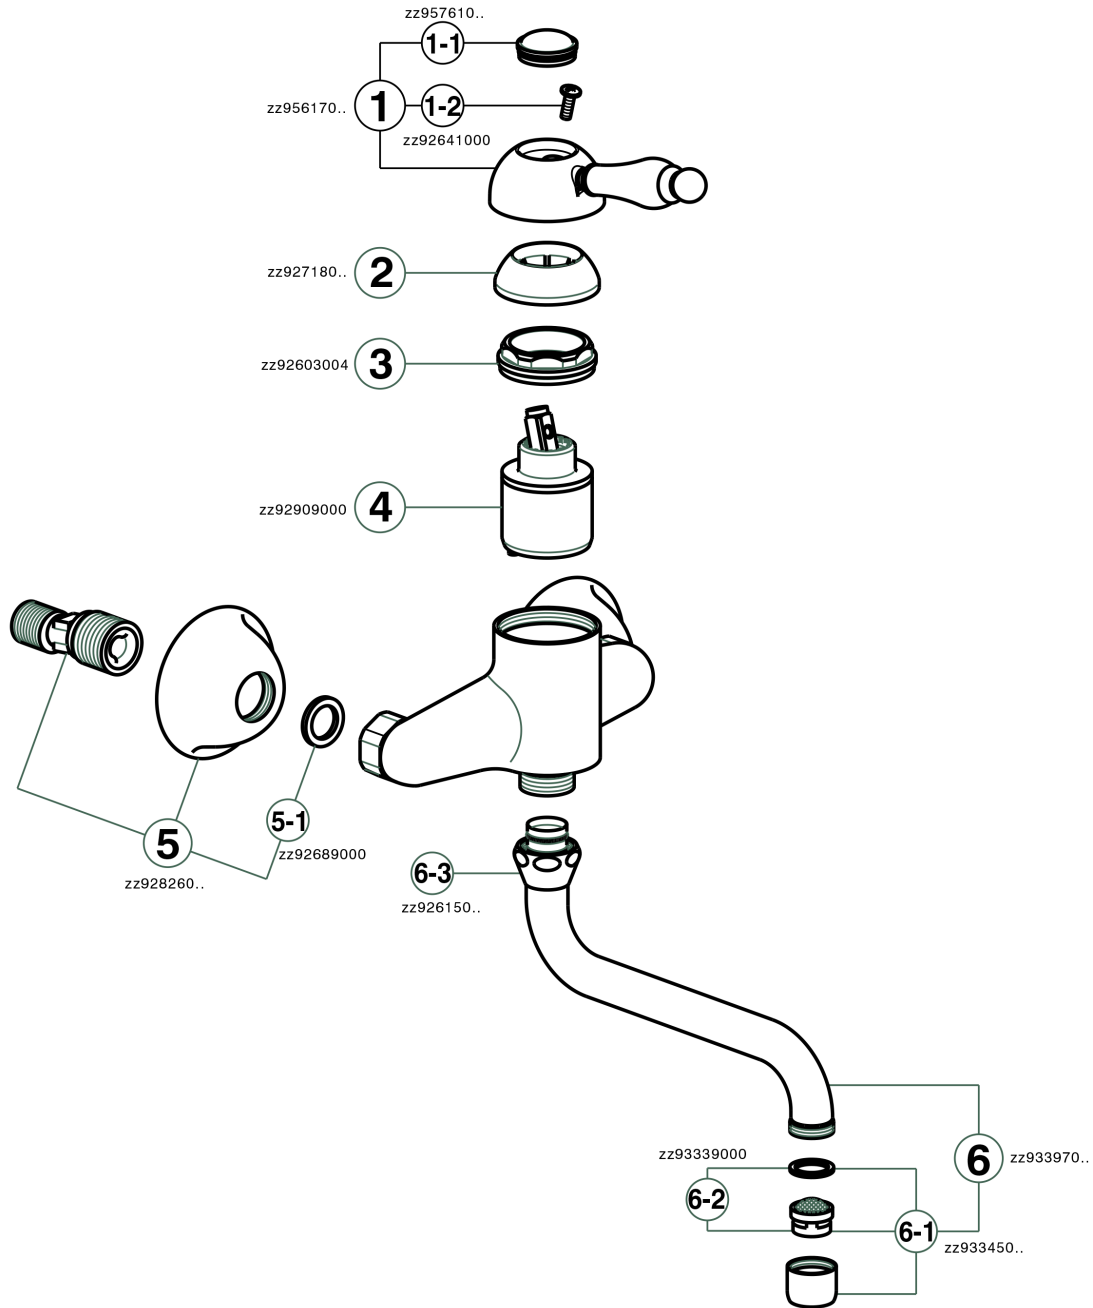

## Exposed single lever sink mixer ARCANA EMPRESS\_EM000400

EM000400

<https://en.cisal.it/exposed-single-lever-sink-mixer-arcana-empress-em000400>

2026-06-25