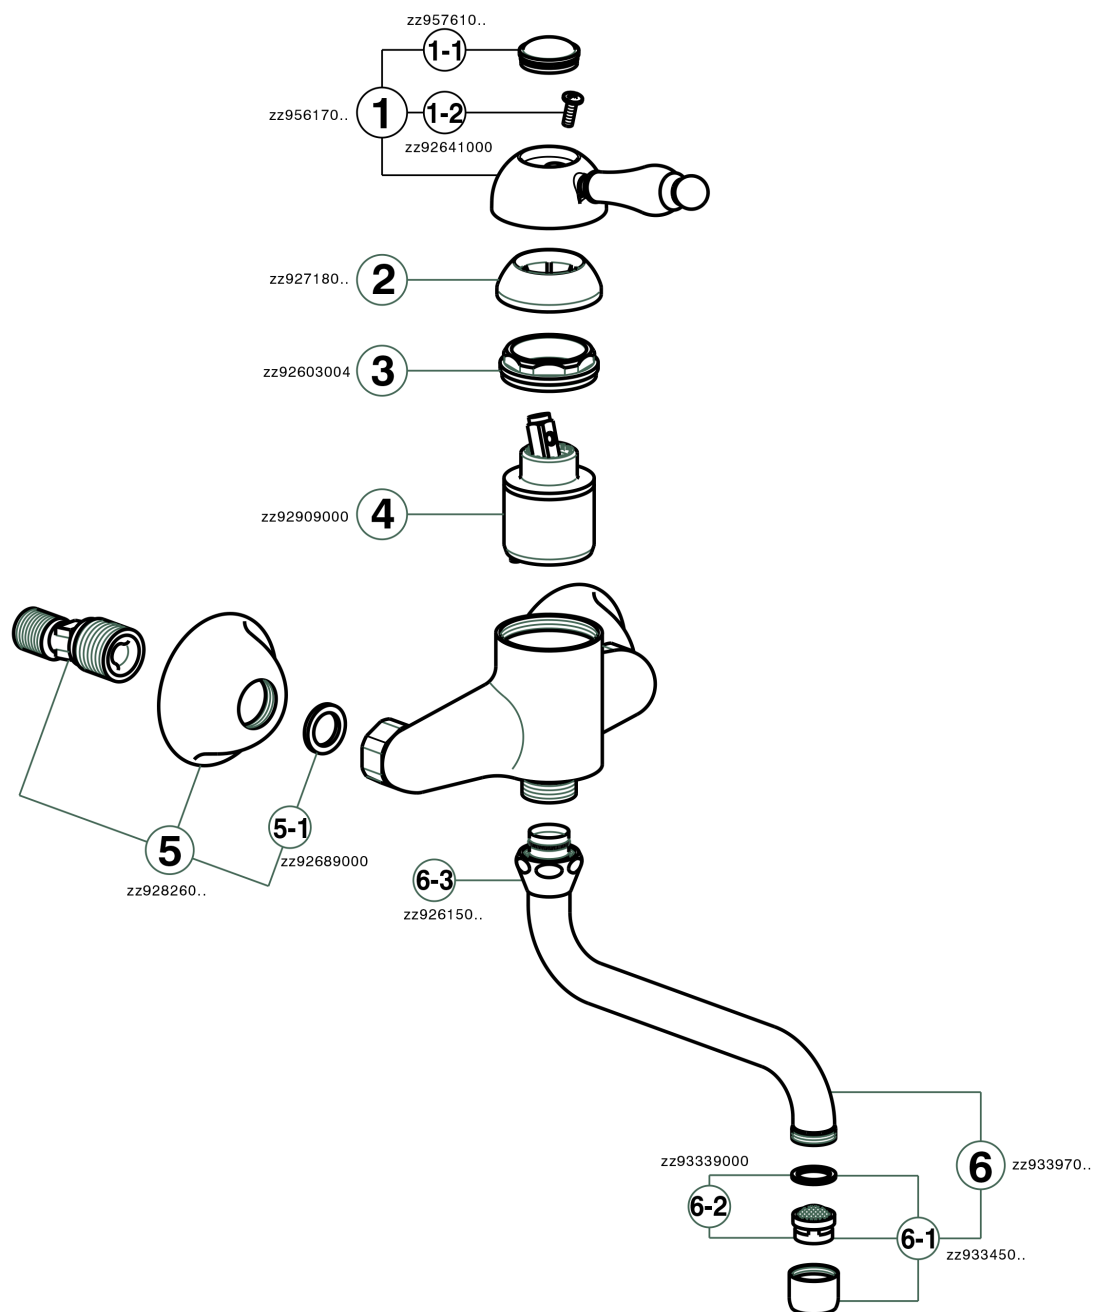

Exposed single lever sink mixer ARCANA EMPRESS_EM000400

EM000400

<https://en.cisal.it/exposed-single-lever-sink-mixer-arcana-empress-em000400>

2026-06-04