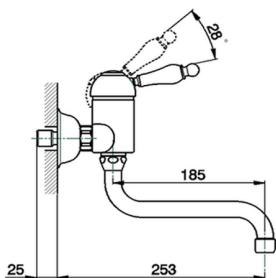

## Exposed single lever sink mixer ARCANA EMPRESS\_EM000400

MODEL **EM000400**

Exposed single lever sink mixer, swivel spout

### CHARACTERISTICS

Cartridge Spare Parts **ZZ92909000**

**43 mm Cartridge**