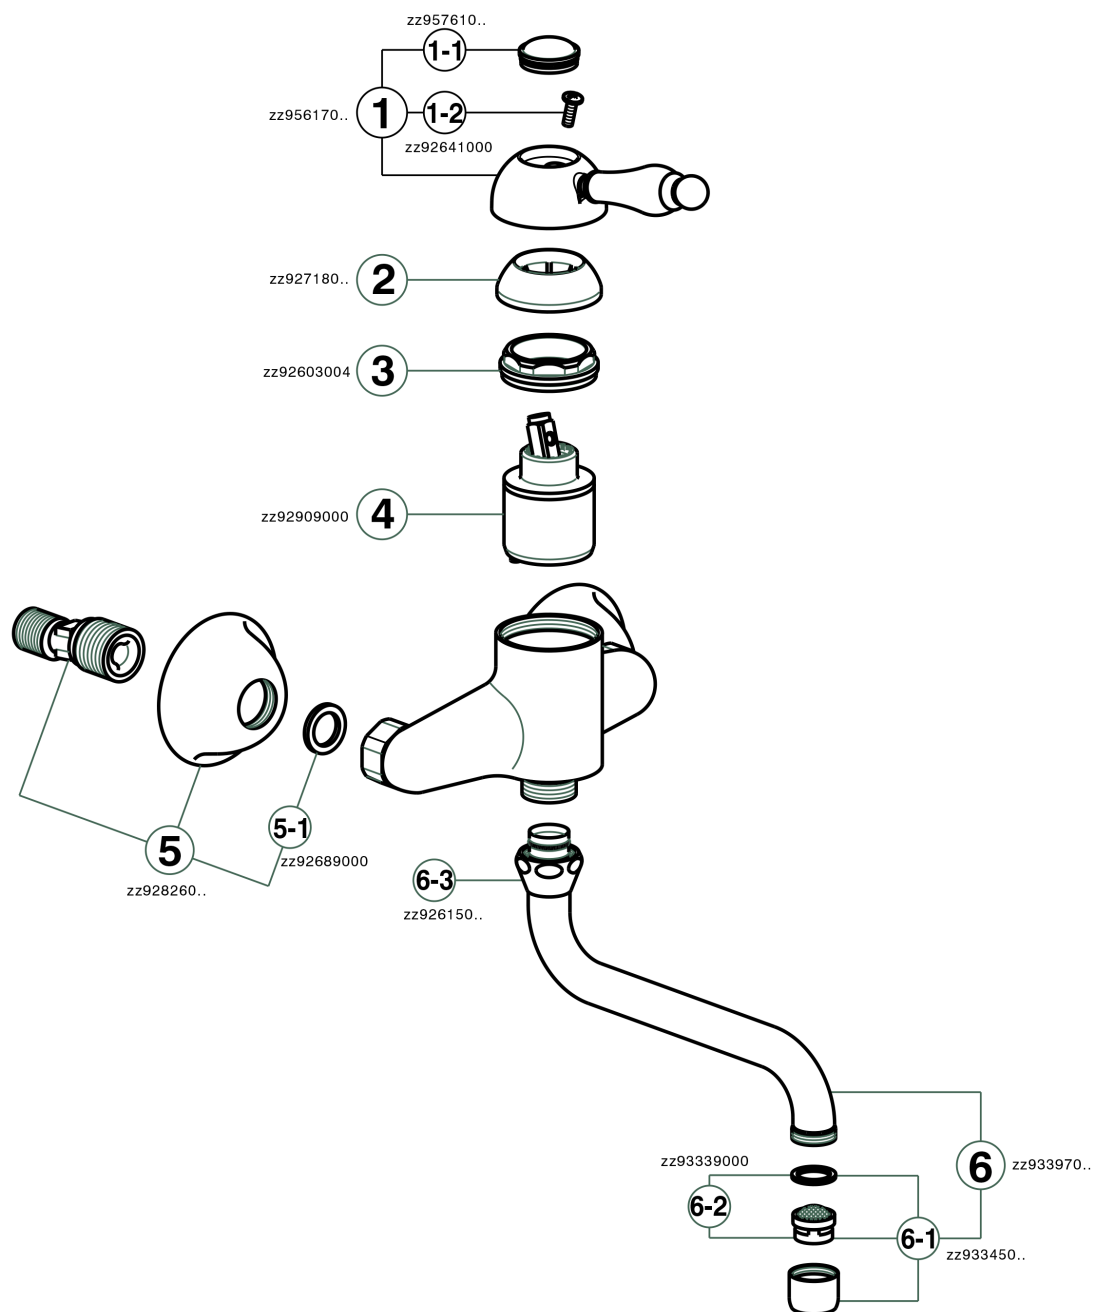

Exposed single lever sink mixer ARCANA EMPRESS_EM000400

MODEL **EM000400**

Exposed single lever sink mixer, swivel spout

AVAILABLE FINISHINGS

-  **21** 21 Chrome
-  **24** 24 Gold
-  **26** 26 Old Copper
-  **27** 27 Old Bronze
-  **2A** 2A Satin Brushed Nickel
-  **74** 74 Chrome/Gold

CHARACTERISTICS

Cartridge Spare Parts **ZZ92909000**

43 mm Cartridge

Exposed single lever sink mixer ARCANA EMPRESS_EM000400

EM000400

<https://en.cisal.it/exposed-single-lever-sink-mixer-arcana-empress-em000400>