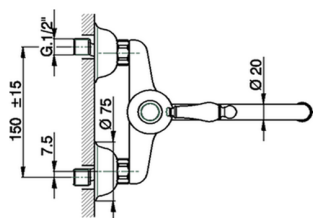

## Exposed single lever sink mixer ARCANA EMPRESS\_EM000400

MODEL **EM000400**

Exposed single lever sink mixer, swivel spout

### CHARACTERISTICS

Cartridge Spare Parts **ZZ92909000**

**43 mm Cartridge**