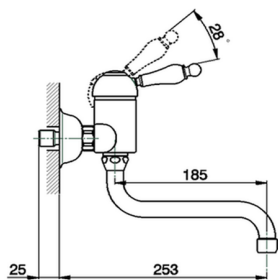

Exposed single lever sink mixer ARCANA EMPRESS_EM000400

MODEL **EM000400**

Exposed single lever sink mixer, swivel spout

AVAILABLE FINISHINGS

-  **21** 21 Chrome
-  **24** 24 Gold
-  **26** 26 Old Copper
-  **27** 27 Old Bronze
-  **2A** 2A Satin Brushed Nickel
-  **74** 74 Chrome/Gold

CHARACTERISTICS

Cartridge Spare Parts **ZZ92909000**

43 mm Cartridge

Exposed single lever sink mixer ARCANA EMPRESS_EM000400

EM000400

<https://en.cisal.it/exposed-single-lever-sink-mixer-arcana-empress-em000400>