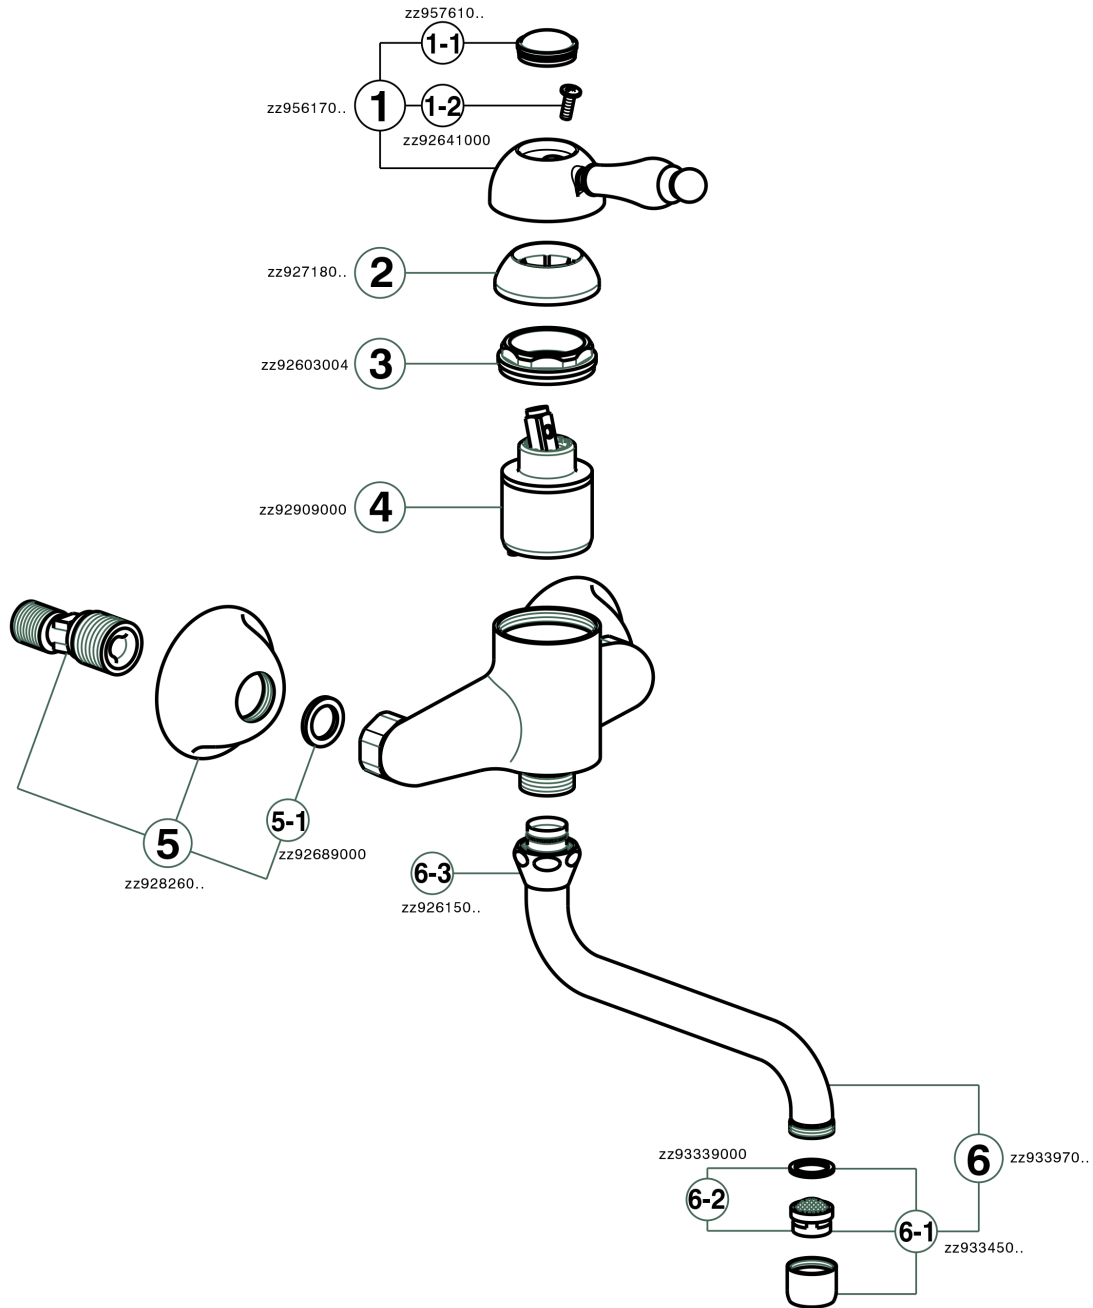

## Exposed single lever sink mixer ARCANA EMPRESS\_EM000400

MODEL **EM000400**

Exposed single lever sink mixer, swivel spout

### CHARACTERISTICS

Cartridge Spare Parts **ZZ92909000**

**43 mm Cartridge**

## Exposed single lever sink mixer ARCANA EMPRESS\_EM000400

EM000400

<https://en.cisal.it/exposed-single-lever-sink-mixer-arcana-empress-em000400>

2026-05-30