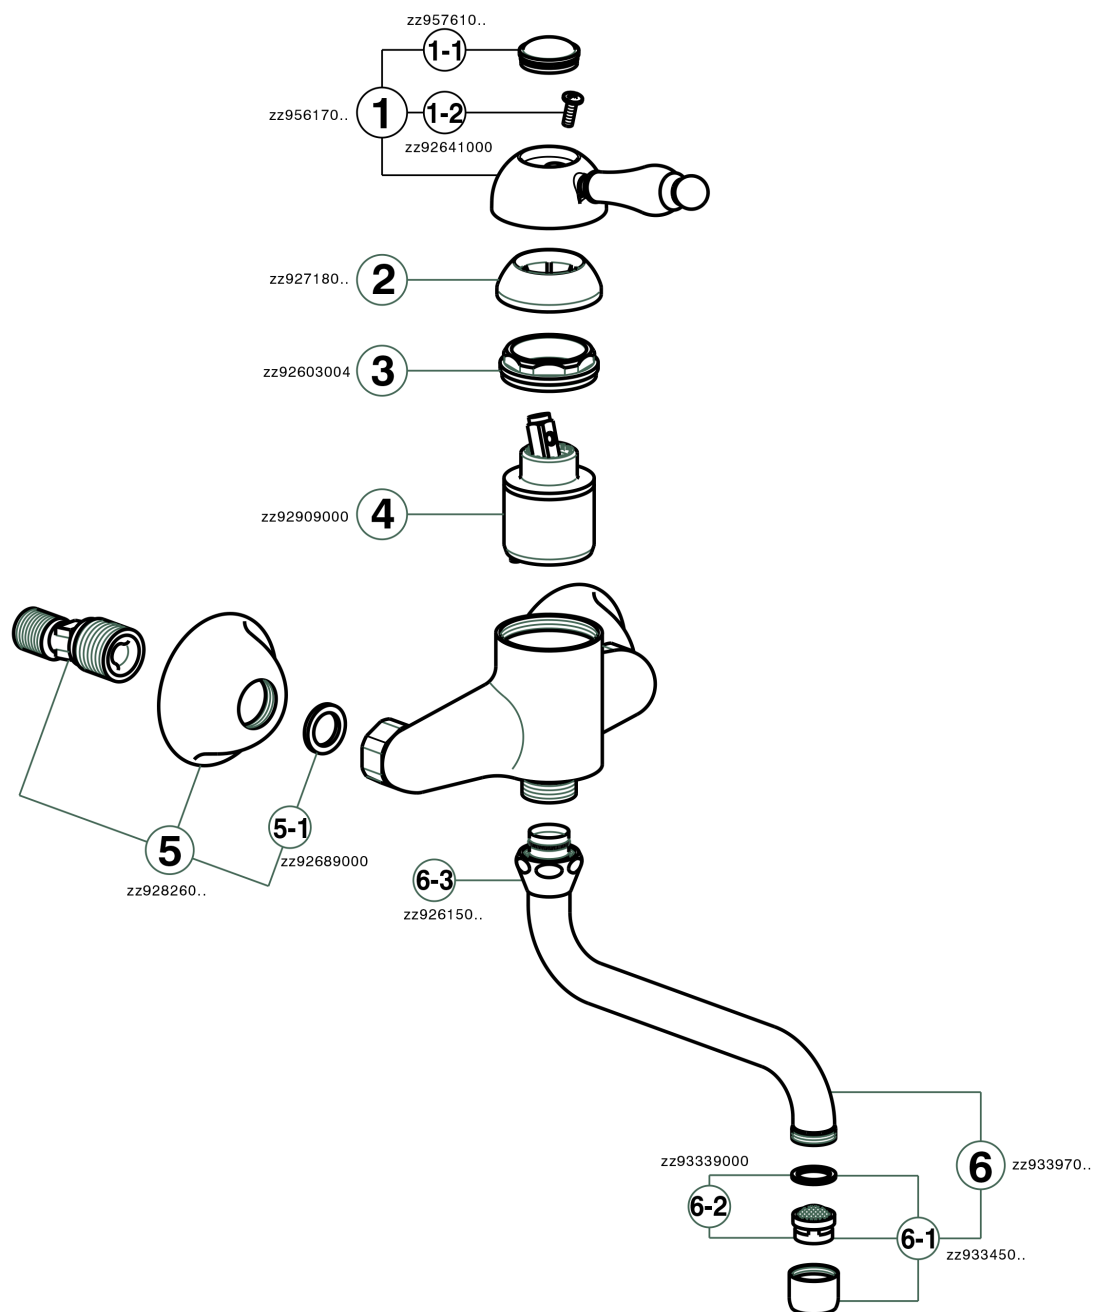

## Exposed single lever sink mixer ARCANA EMPRESS\_EM000400

EM000400

<https://en.cisal.it/exposed-single-lever-sink-mixer-arcana-empress-em000400>

2026-04-25