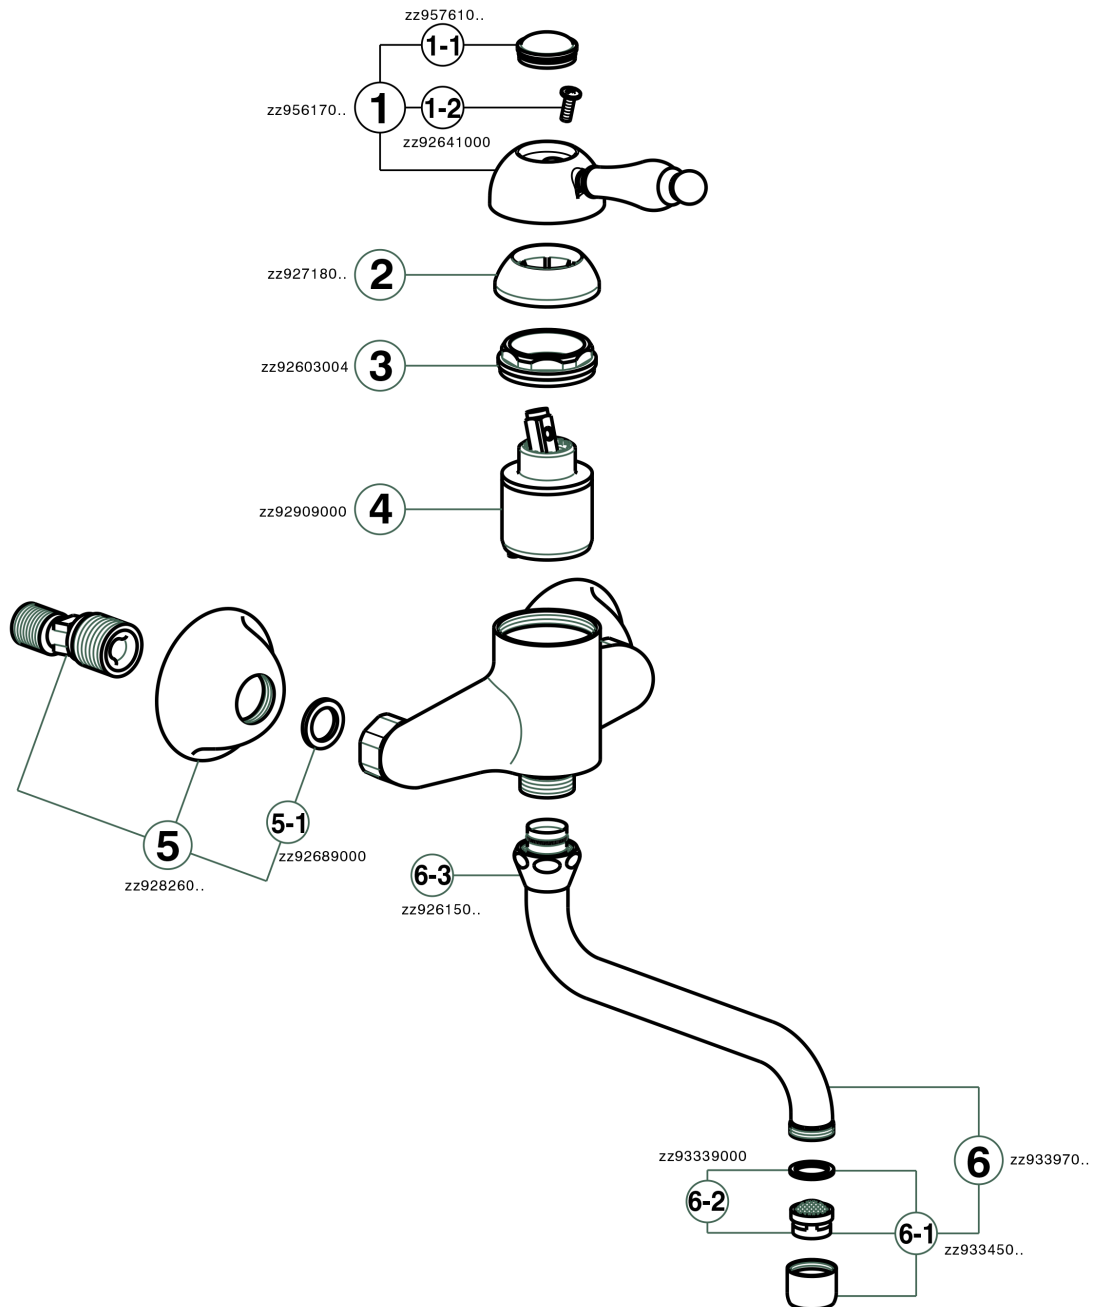

## Exposed single lever sink mixer ARCANA EMPRESS\_EM000400

EM000400

<https://en.cisal.it/exposed-single-lever-sink-mixer-arcana-empress-em000400>

2026-05-30