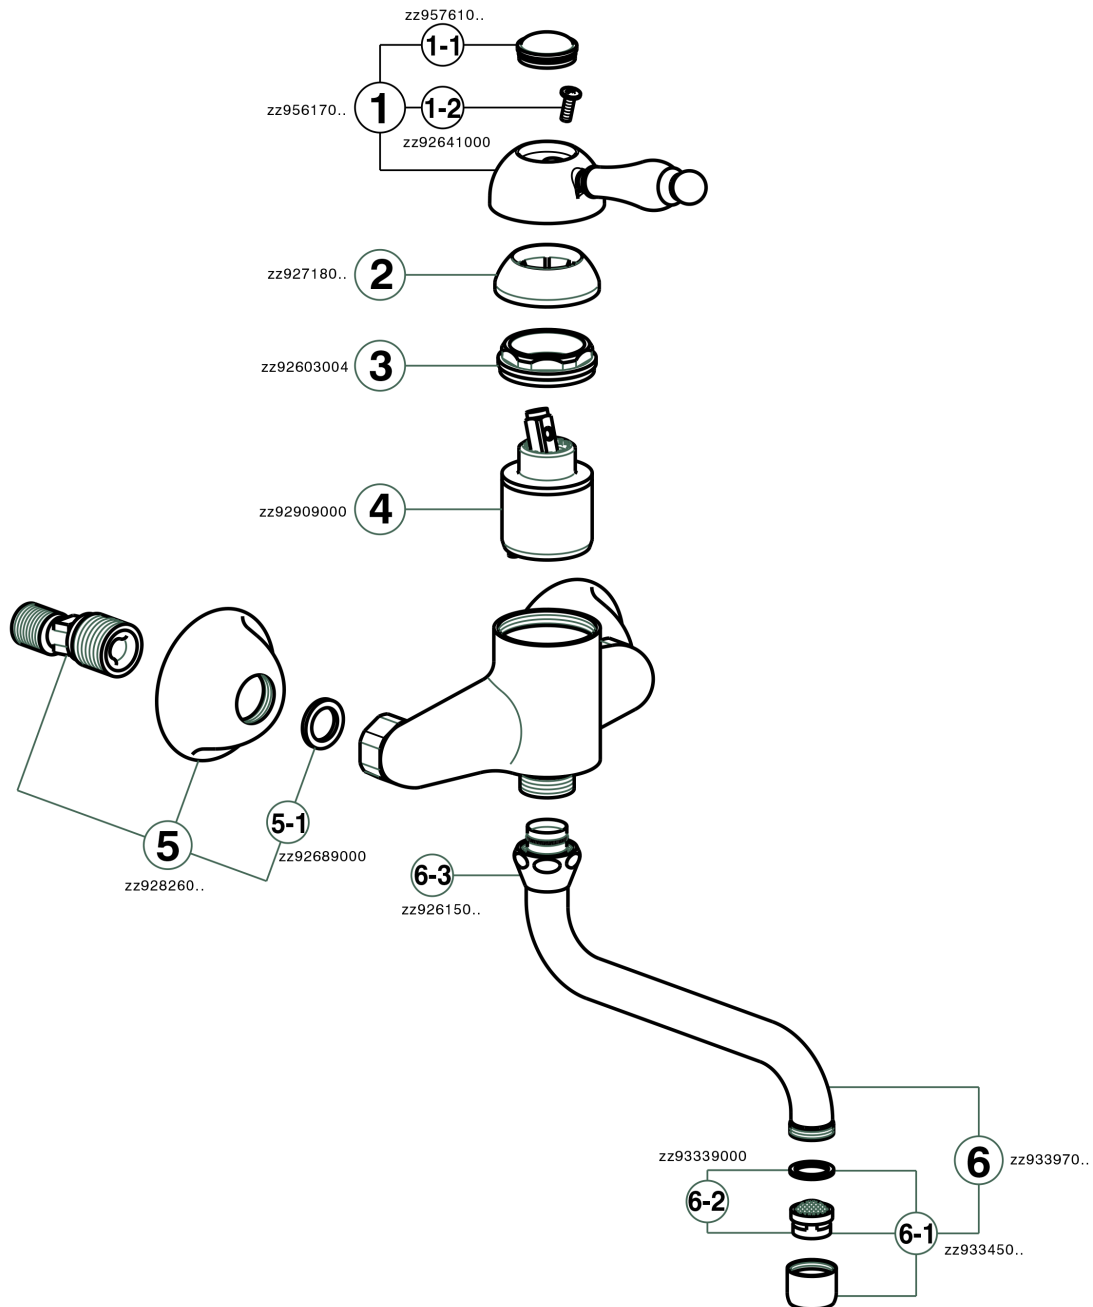

## Exposed single lever sink mixer ARCANA EMPRESS\_EM000400

MODEL **EM000400**

Exposed single lever sink mixer, swivel spout

### CHARACTERISTICS

Cartridge Spare Parts **ZZ92909000**

**43 mm Cartridge**

## Exposed single lever sink mixer ARCANA EMPRESS\_EM000400

EM000400

<https://en.cisal.it/exposed-single-lever-sink-mixer-arcana-empress-em000400>

2026-06-05