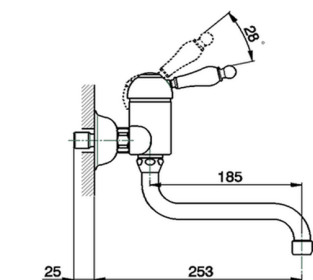

Exposed single lever sink mixer ARCANA EMPRESS_EM000400

MODEL **EM000400**

Exposed single lever sink mixer, swivel spout

AVAILABLE FINISHINGS

-  **21** 21 Chrome
-  **24** 24 Gold
-  **26** 26 Old Copper
-  **27** 27 Old Bronze
-  **2A** 2A Satin Brushed Nickel
-  **74** 74 Chrome/Gold

CHARACTERISTICS

Cartridge Spare Parts **ZZ92909000**

43 mm Cartridge

Exposed single lever sink mixer ARCANA EMPRESS_EM000400

EM000400

<https://en.cisal.it/exposed-single-lever-sink-mixer-arcana-empress-em000400>