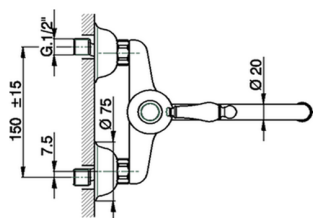

Exposed single lever sink mixer ARCANA EMPRESS_EM000400

MODEL **EM000400**

Exposed single lever sink mixer, swivel spout

AVAILABLE FINISHINGS

-  **21** 21 Chrome
-  **24** 24 Gold
-  **26** 26 Old Copper
-  **27** 27 Old Bronze
-  **2A** 2A Satin Brushed Nickel
-  **74** 74 Chrome/Gold

CHARACTERISTICS

Cartridge Spare Parts **ZZ92909000**

43 mm Cartridge

Exposed single lever sink mixer ARCANA EMPRESS_EM000400

EM000400

<https://en.cisal.it/exposed-single-lever-sink-mixer-arcana-empress-em000400>