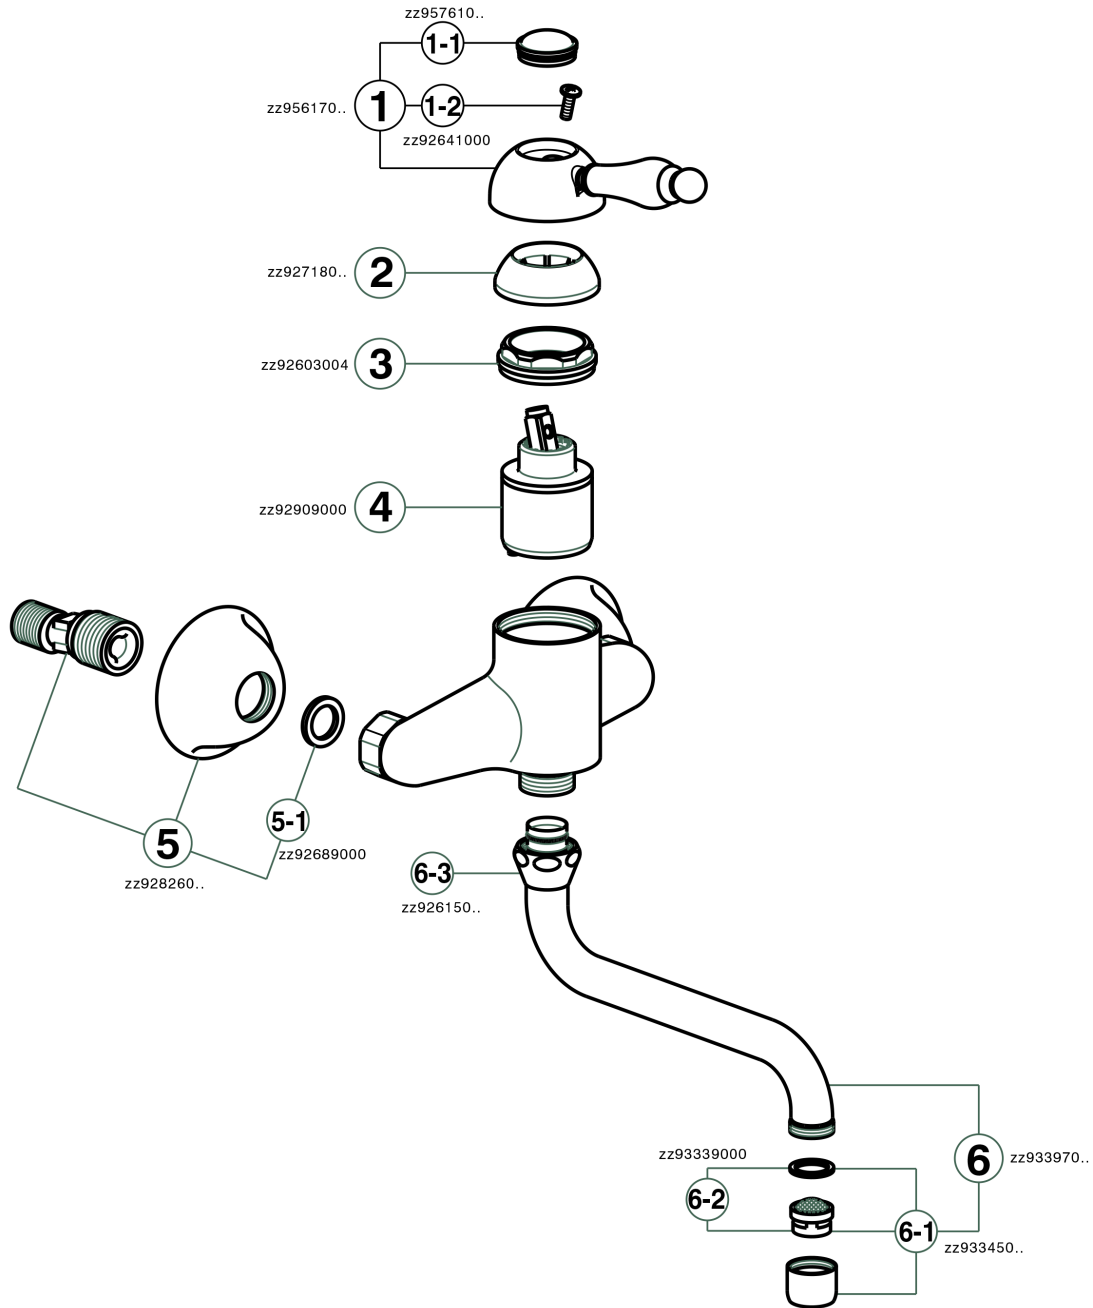

Exposed single lever sink mixer ARCANA EMPRESS_EM000400

EM000400

<https://en.cisal.it/exposed-single-lever-sink-mixer-arcana-empress-em000400>

2026-04-04