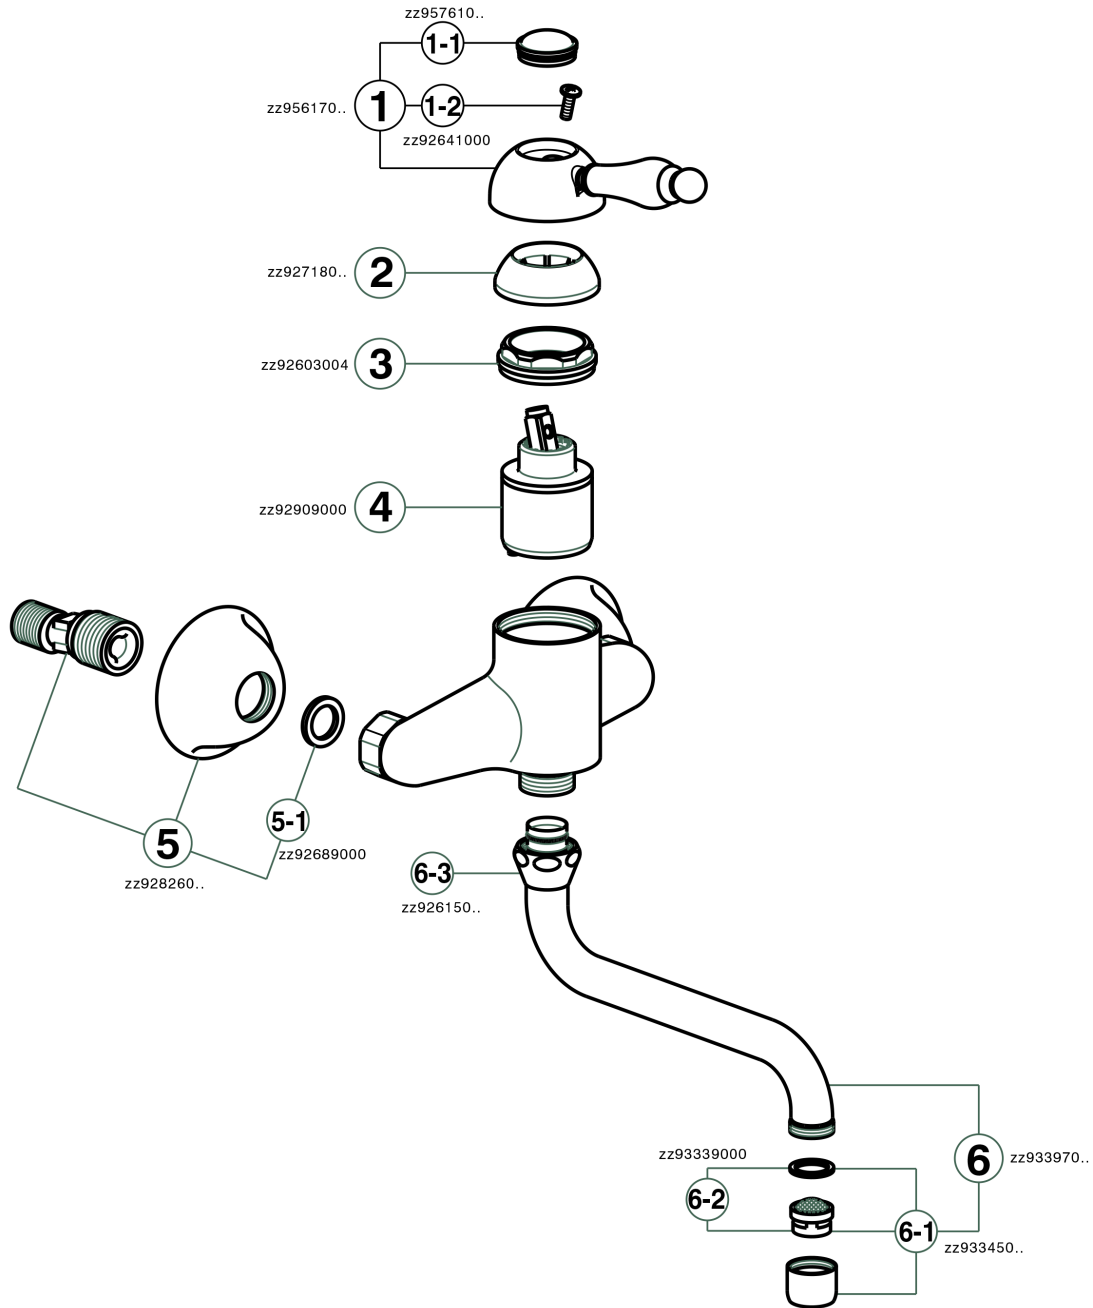

## Exposed single lever sink mixer ARCANA EMPRESS\_EM000400

EM000400

<https://en.cisal.it/exposed-single-lever-sink-mixer-arcana-empress-em000400>

2026-05-15