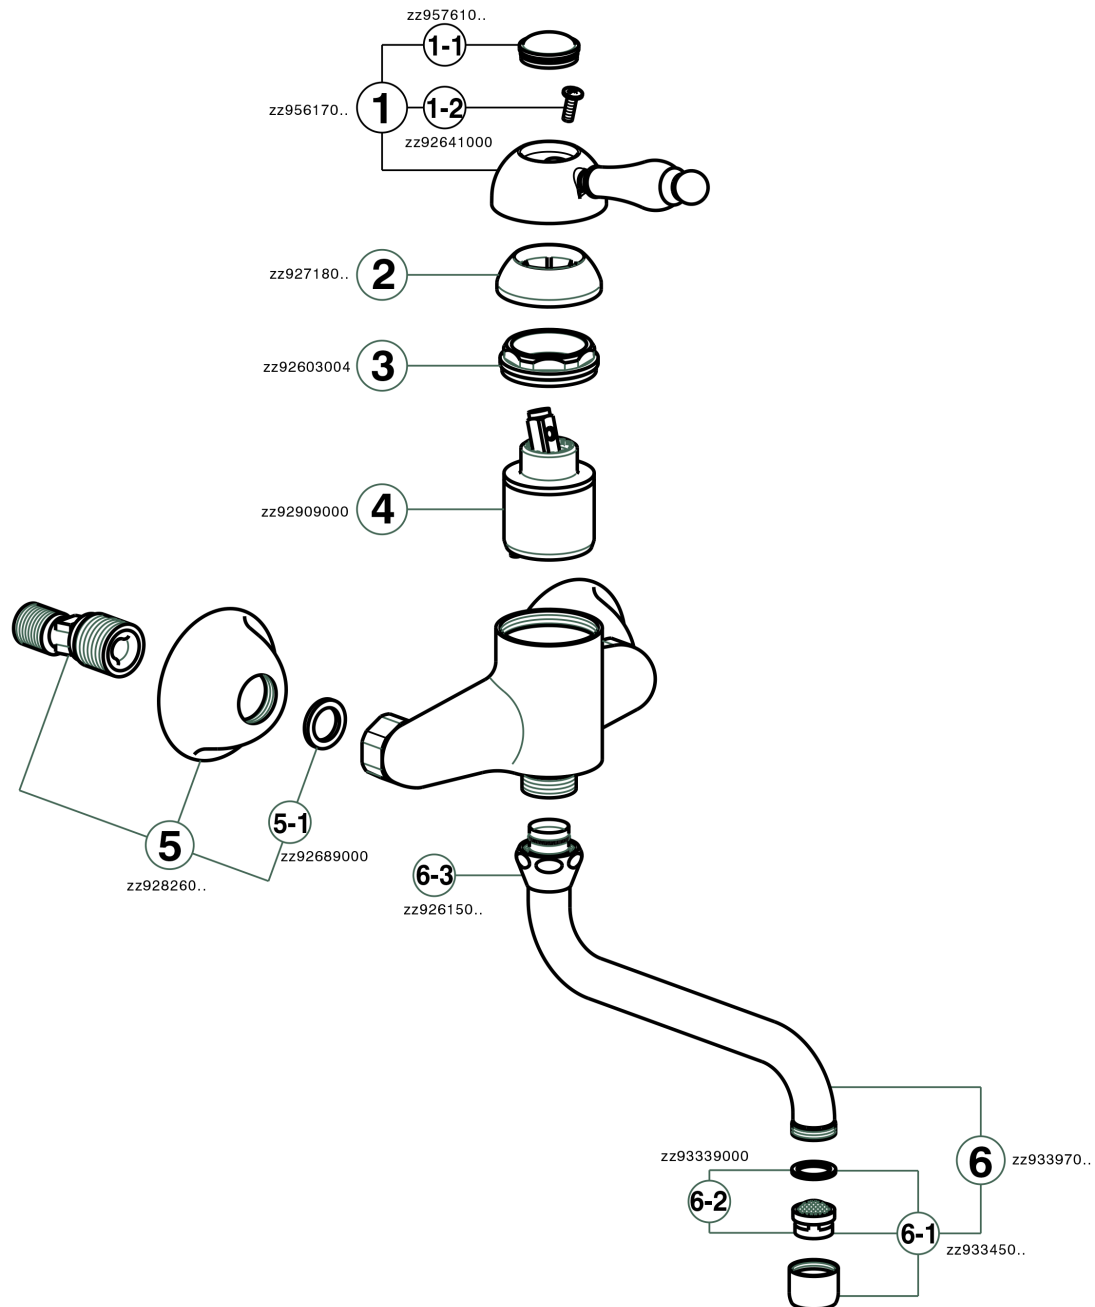

Exposed single lever sink mixer ARCANA EMPRESS_EM000400

EM000400

<https://en.cisal.it/exposed-single-lever-sink-mixer-arcana-empress-em000400>

2026-04-25