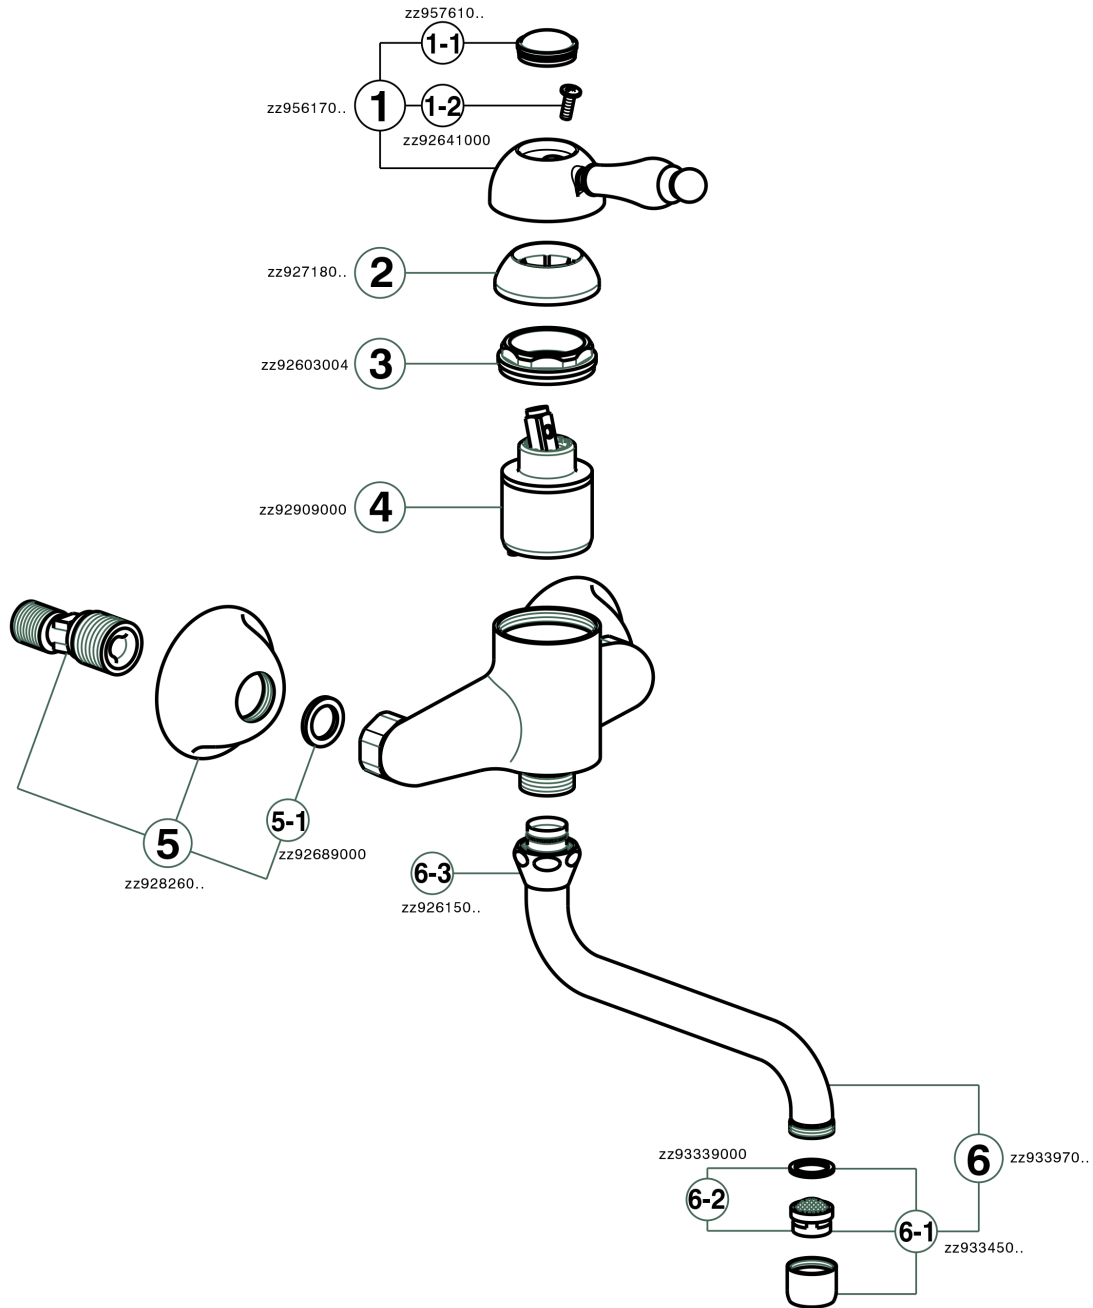

Exposed single lever sink mixer ARCANA EMPRESS_EM000400

MODEL **EM000400**

Exposed single lever sink mixer, swivel spout

AVAILABLE FINISHINGS

-  **21** 21 Chrome
-  **24** 24 Gold
-  **26** 26 Old Copper
-  **27** 27 Old Bronze
-  **2A** 2A Satin Brushed Nickel
-  **74** 74 Chrome/Gold

CHARACTERISTICS

Cartridge Spare Parts **ZZ92909000**

43 mm Cartridge

Exposed single lever sink mixer ARCANA EMPRESS_EM000400

EM000400

<https://en.cisal.it/exposed-single-lever-sink-mixer-arcana-empress-em000400>