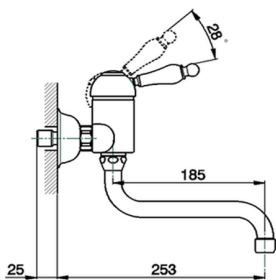

Exposed single lever sink mixer ARCANA EMPRESS_EM000400

MODEL **EM000400**

Exposed single lever sink mixer, swivel spout

AVAILABLE FINISHINGS

-  **21** 21 Chrome
-  **24** 24 Gold
-  **26** 26 Old Copper
-  **27** 27 Old Bronze
-  **2A** 2A Satin Brushed Nickel
-  **74** 74 Chrome/Gold

CHARACTERISTICS

Cartridge Spare Parts **ZZ92909000**

43 mm Cartridge

Exposed single lever sink mixer ARCANA EMPRESS_EM000400

EM000400

<https://en.cisal.it/exposed-single-lever-sink-mixer-arcana-empress-em000400>