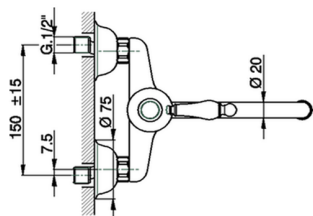

Exposed single lever sink mixer ARCANA EMPRESS_EM000400

MODEL **EM000400**

Exposed single lever sink mixer, swivel spout

AVAILABLE FINISHINGS

-  **21** 21 Chrome
-  **24** 24 Gold
-  **26** 26 Old Copper
-  **27** 27 Old Bronze
-  **2A** 2A Satin Brushed Nickel
-  **74** 74 Chrome/Gold

CHARACTERISTICS

Cartridge Spare Parts **ZZ92909000**

43 mm Cartridge

Exposed single lever sink mixer ARCANA EMPRESS_EM000400

EM000400

<https://en.cisal.it/exposed-single-lever-sink-mixer-arcana-empress-em000400>