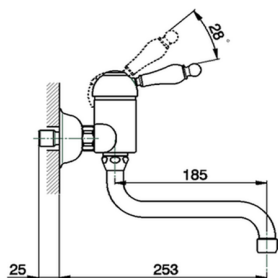

Exposed single lever sink mixer ARCANA EMPRESS_EM000400

MODEL **EM000400**

Exposed single lever sink mixer, swivel spout

AVAILABLE FINISHINGS

-  **21** 21 Chrome
-  **24** 24 Gold
-  **26** 26 Old Copper
-  **27** 27 Old Bronze
-  **2A** 2A Satin Brushed Nickel
-  **74** 74 Chrome/Gold

CHARACTERISTICS

Cartridge Spare Parts **ZZ92909000**

43 mm Cartridge

Exposed single lever sink mixer ARCANA EMPRESS_EM000400

EM000400

<https://en.cisal.it/exposed-single-lever-sink-mixer-arcana-empress-em000400>