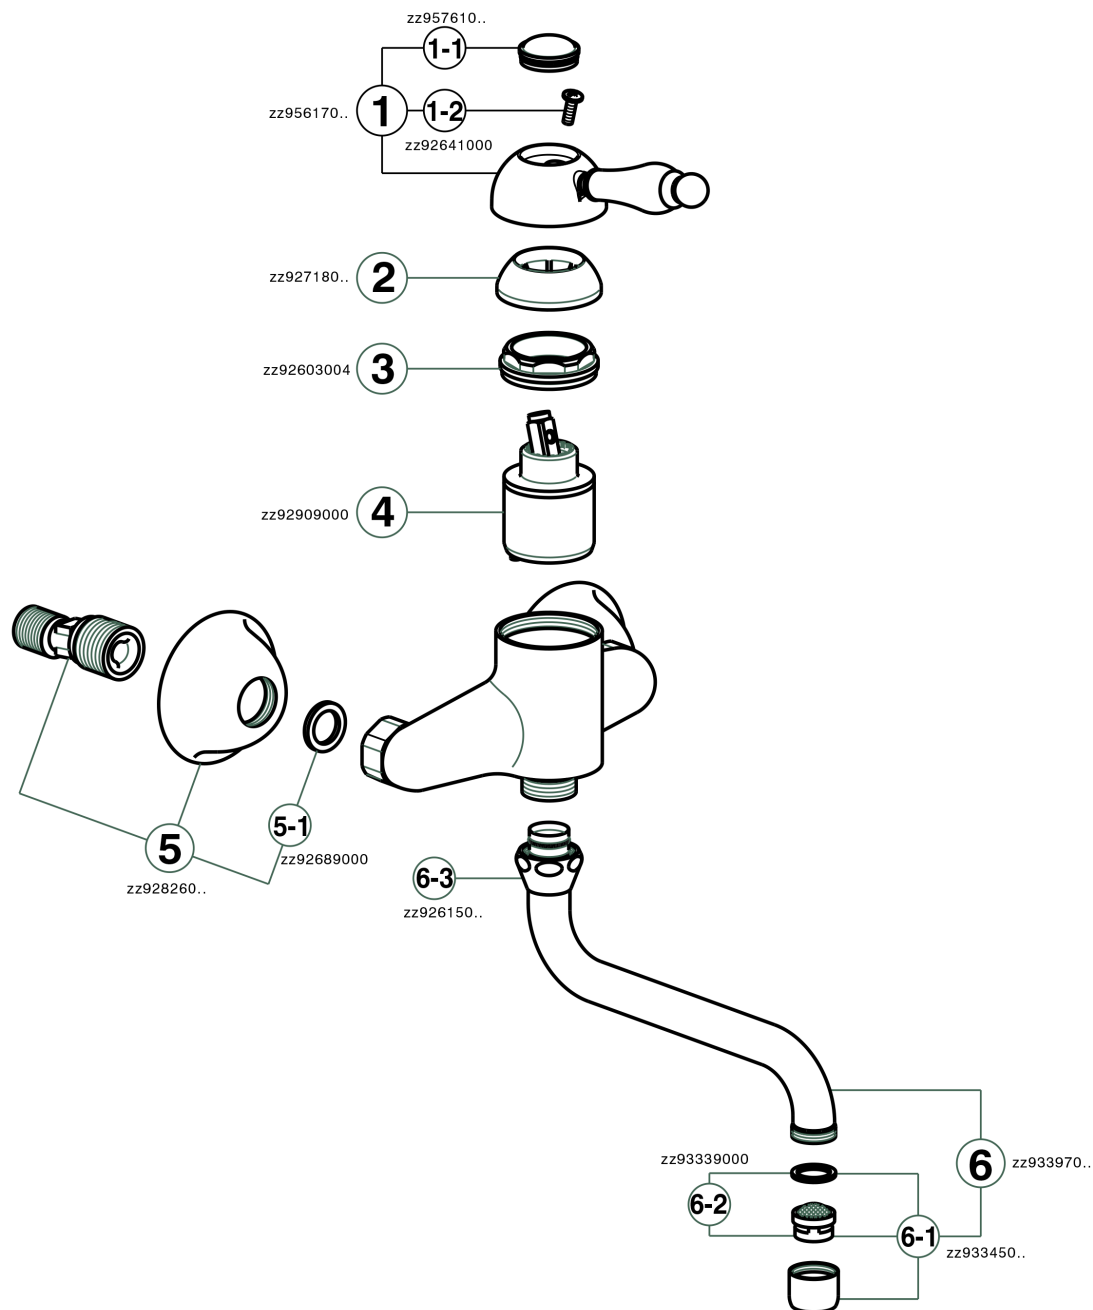

Exposed single lever sink mixer ARCANA EMPRESS_EM000400

EM000400

<https://en.cisal.it/exposed-single-lever-sink-mixer-arcana-empress-em000400>

2026-06-05