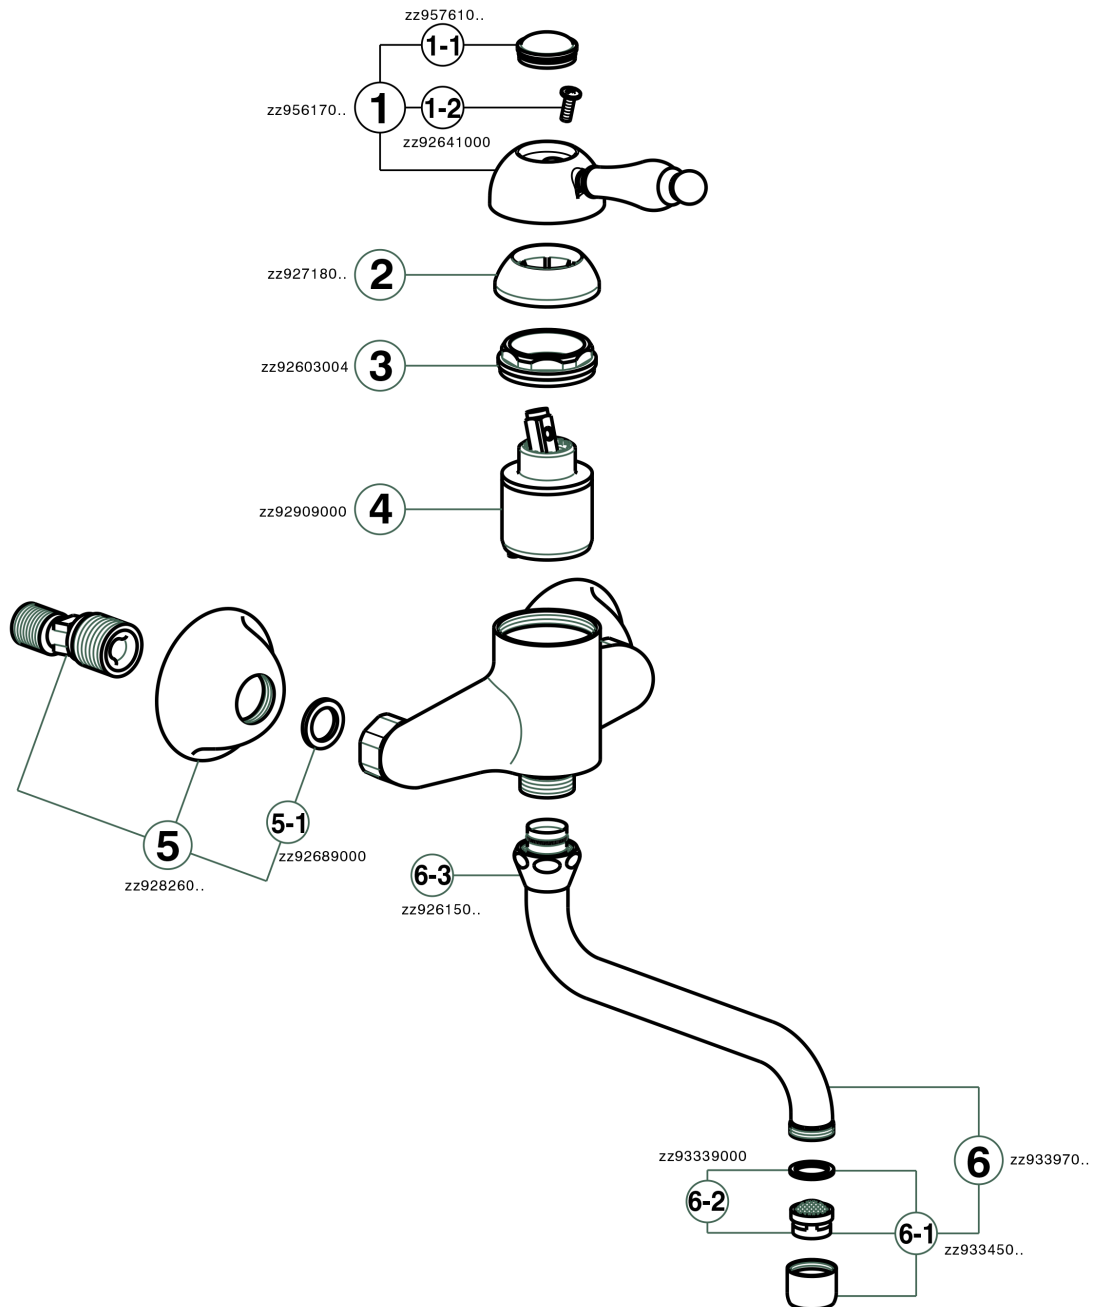

Exposed single lever sink mixer ARCANA EMPRESS_EM000400

EM000400

<https://en.cisal.it/exposed-single-lever-sink-mixer-arcana-empress-em000400>

2026-04-04