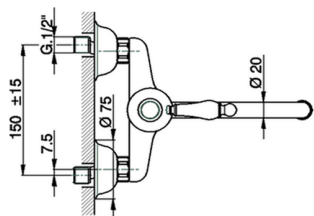

Exposed single lever sink mixer ARCANA EMPRESS_EM000400

MODEL **EM000400**

Exposed single lever sink mixer, swivel spout

AVAILABLE FINISHINGS

-  **21** 21 Chrome
-  **24** 24 Gold
-  **26** 26 Old Copper
-  **27** 27 Old Bronze
-  **2A** 2A Satin Brushed Nickel
-  **74** 74 Chrome/Gold

CHARACTERISTICS

Cartridge Spare Parts **ZZ92909000**

43 mm Cartridge

Exposed single lever sink mixer ARCANA EMPRESS_EM000400

EM000400

<https://en.cisal.it/exposed-single-lever-sink-mixer-arcana-empress-em000400>