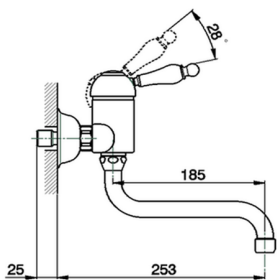

Exposed single lever sink mixer ARCANA EMPRESS_EM000400

MODEL **EM000400**

Exposed single lever sink mixer, swivel spout

AVAILABLE FINISHINGS

-  **21** 21 Chrome
-  **24** 24 Gold
-  **26** 26 Old Copper
-  **27** 27 Old Bronze
-  **2A** 2A Satin Brushed Nickel
-  **74** 74 Chrome/Gold

CHARACTERISTICS

Cartridge Spare Parts **ZZ92909000**

43 mm Cartridge

Exposed single lever sink mixer ARCANA EMPRESS_EM000400

EM000400

<https://en.cisal.it/exposed-single-lever-sink-mixer-arcana-empress-em000400>