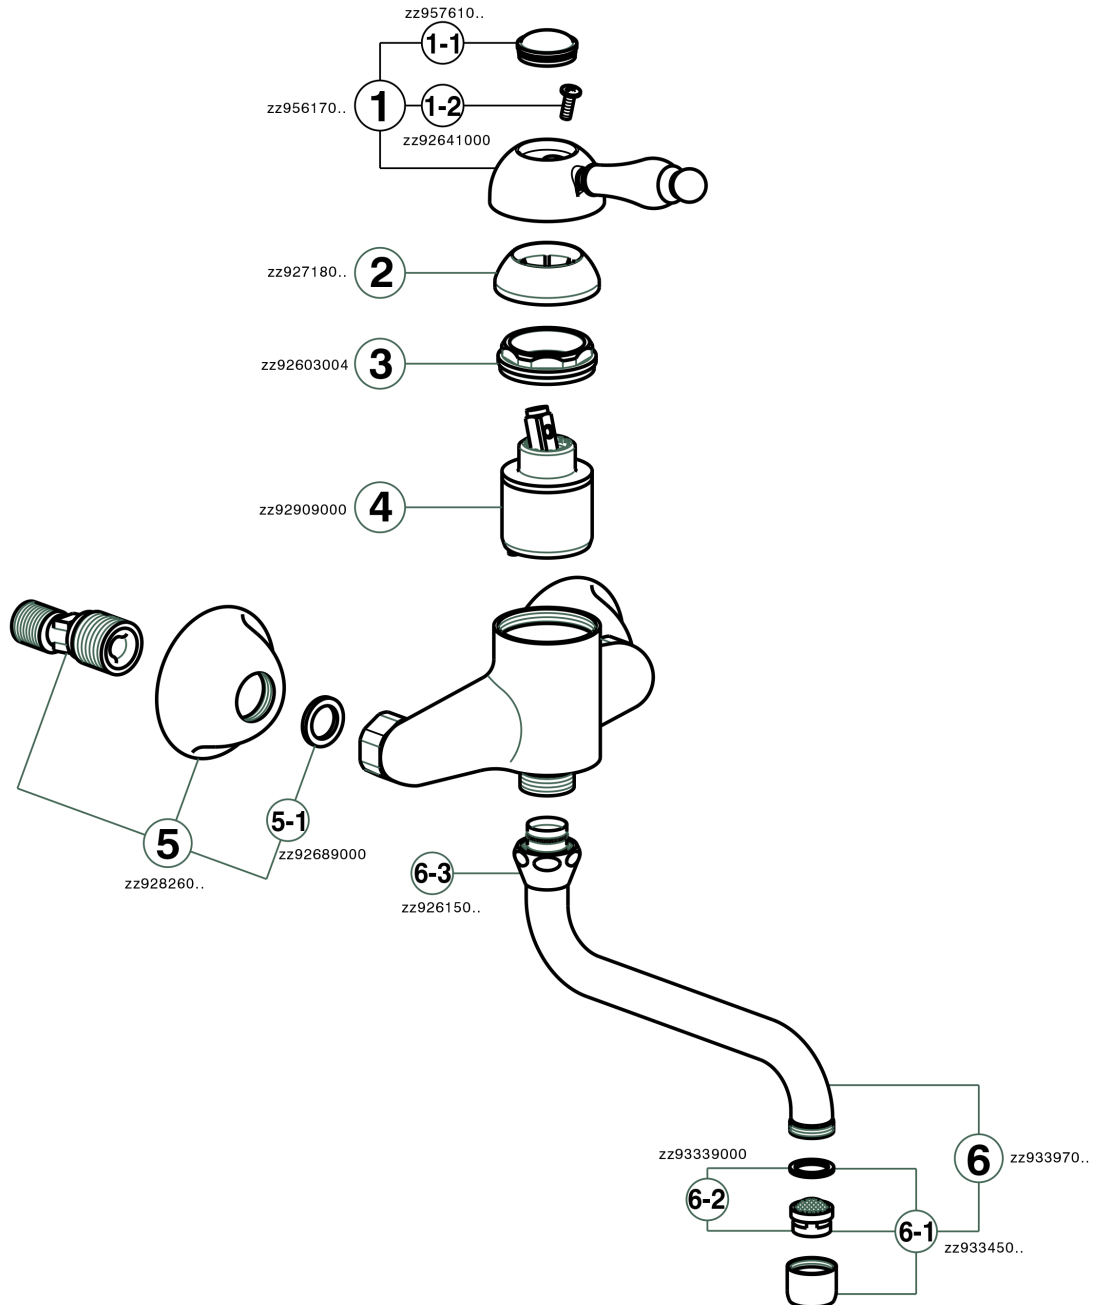

Exposed single lever sink mixer ARCANA EMPRESS_EM000400

MODEL **EM000400**

Exposed single lever sink mixer, swivel spout

AVAILABLE FINISHINGS

-  **21** 21 Chrome
-  **24** 24 Gold
-  **26** 26 Old Copper
-  **27** 27 Old Bronze
-  **2A** 2A Satin Brushed Nickel
-  **74** 74 Chrome/Gold

CHARACTERISTICS

Cartridge Spare Parts **ZZ92909000**

43 mm Cartridge

Exposed single lever sink mixer ARCANA EMPRESS_EM000400

EM000400

<https://en.cisal.it/exposed-single-lever-sink-mixer-arcana-empress-em000400>