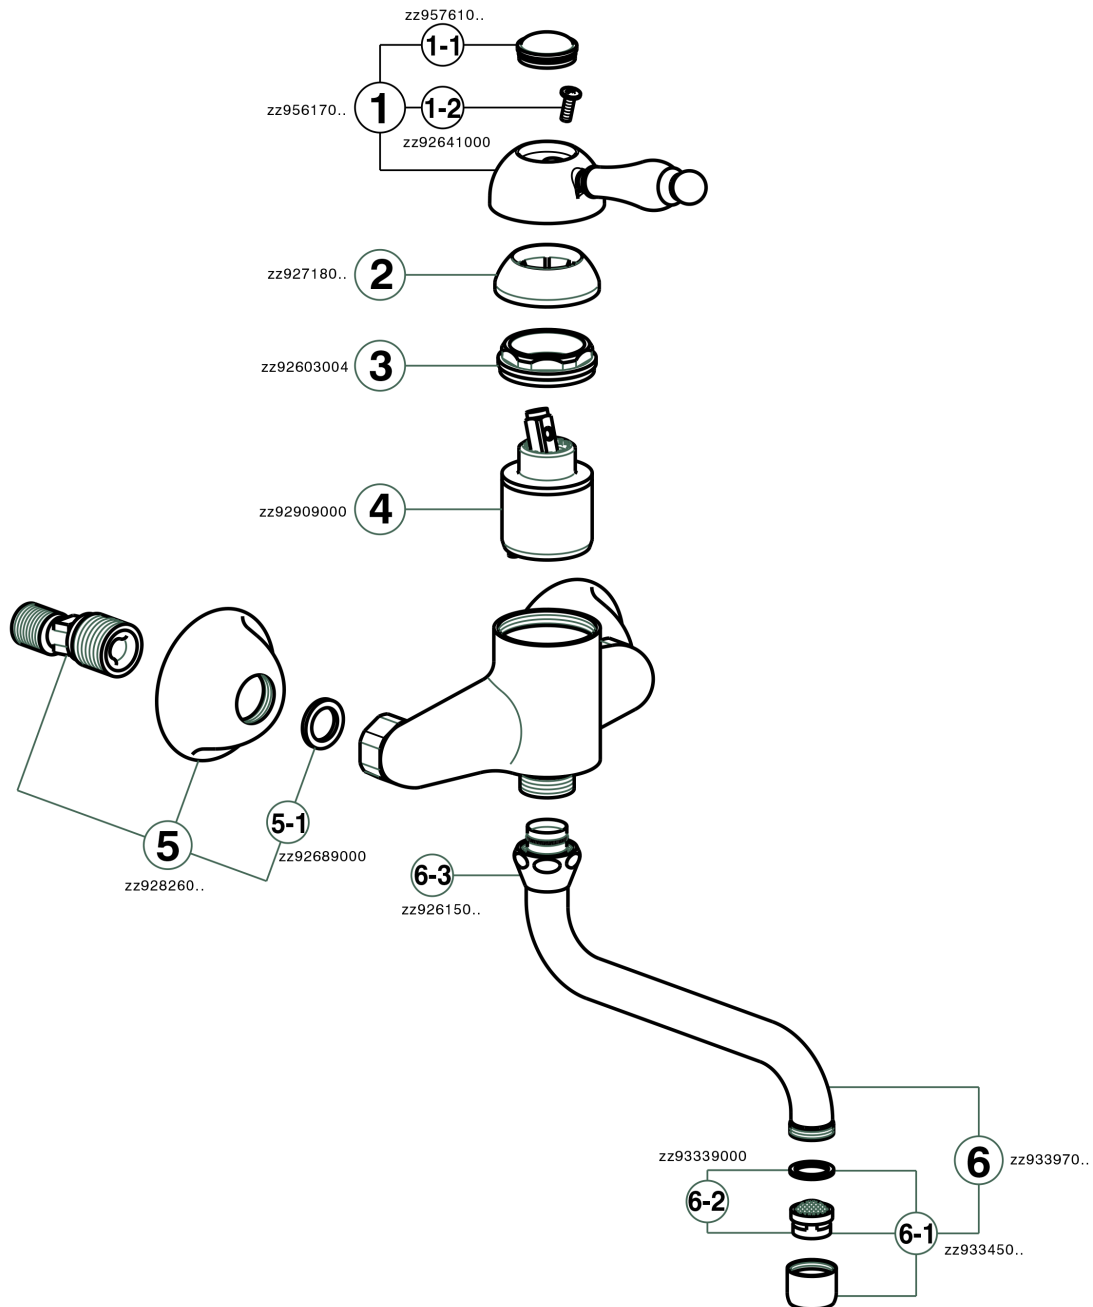

Exposed single lever sink mixer ARCANA EMPRESS_EM000400

MODEL **EM000400**

Exposed single lever sink mixer, swivel spout

AVAILABLE FINISHINGS

-  **21** 21 Chrome
-  **24** 24 Gold
-  **26** 26 Old Copper
-  **27** 27 Old Bronze
-  **2A** 2A Satin Brushed Nickel
-  **74** 74 Chrome/Gold

CHARACTERISTICS

Cartridge Spare Parts **ZZ92909000**

43 mm Cartridge

Exposed single lever sink mixer ARCANA EMPRESS_EM000400

EM000400

<https://en.cisal.it/exposed-single-lever-sink-mixer-arcana-empress-em000400>