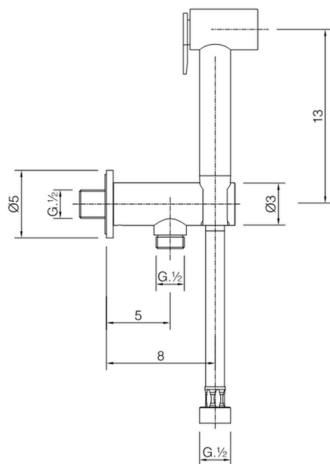

Toilet-jet handshower set HYGENIC SHOWERS_A3007910

MODEL **A3007910**

Toilet-jet handshower set, wall mounted holder with safety valve, Toilet-jet handshower, PVC 120 cm Flexible hose

AVAILABLE FINISHINGS

-  **21** 21 Chrome
-  **24** 24 Gold

CHARACTERISTICS

Toilet-jet handshower

Toilet-jet Handshower

Shut-off Hand shower, for sanitary cleaning.

2026-06-14