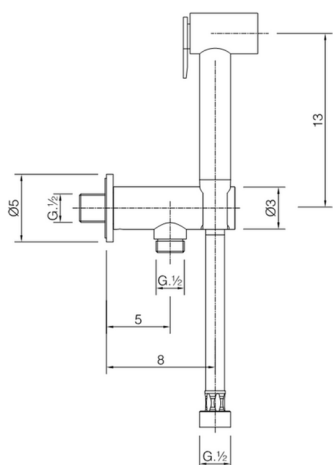

Toilet-jet Handshower

Shut-off Hand shower, for sanitary cleaning.

2026-04-06