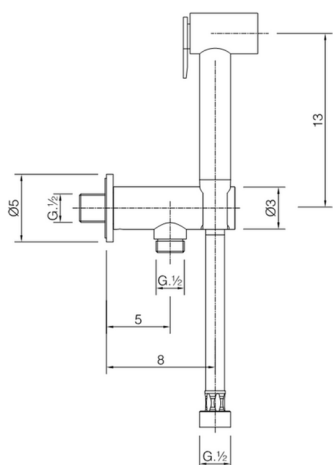

Toilet-jet Handshower

Shut-off Hand shower, for sanitary cleaning.

2026-04-26