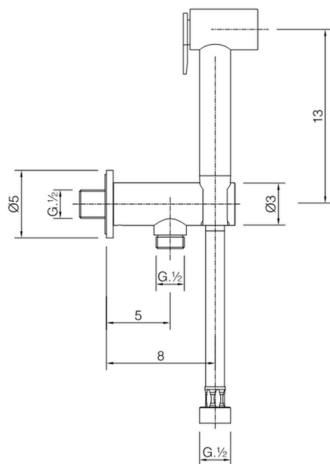

Toilet-jet handshower set HYGENIC SHOWERS_A3007910

MODEL **A3007910**

Toilet-jet handshower set, wall mounted holder with safety valve, Toilet-jet handshower, PVC 120 cm Flexible hose

AVAILABLE FINISHINGS

- **21** 21 Chrome
- **24** 24 Gold

CHARACTERISTICS

Toilet-jet handshower

Toilet-jet Handshower

Shut-off Hand shower, for sanitary cleaning.

2026-06-14