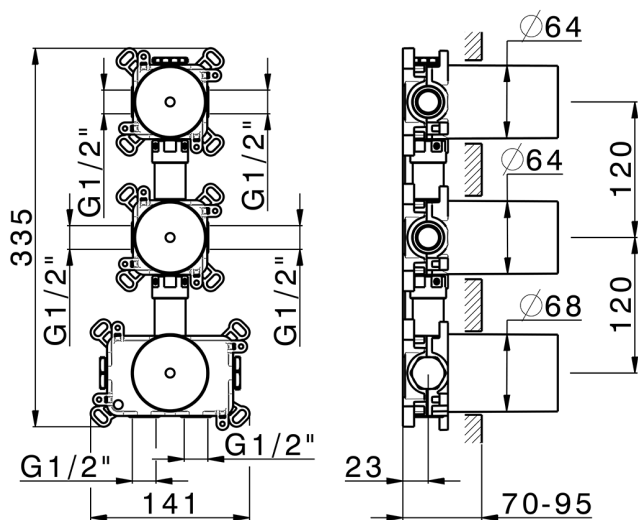

## 2 Function thermostatic concealed valve PUSH&SHOWER\_ZA0G62V0

MODEL **ZA0G62V0**

2 Function thermostatic concealed valve, ON/OFF button with flow rate regulation, with protection guard boxes, to match with exposed parts: 1 Thermo 2 Push&Shower, without Thermo/ Push&Shower exposed parts

AVAILABLE FINISHINGS

**04** 04 Without finishing

CHARACTERISTICS

Cartridge Spare Parts **22.04A.AR - ZZ97279004**

**Argo 2 (long filter) Thermostatic Valve**