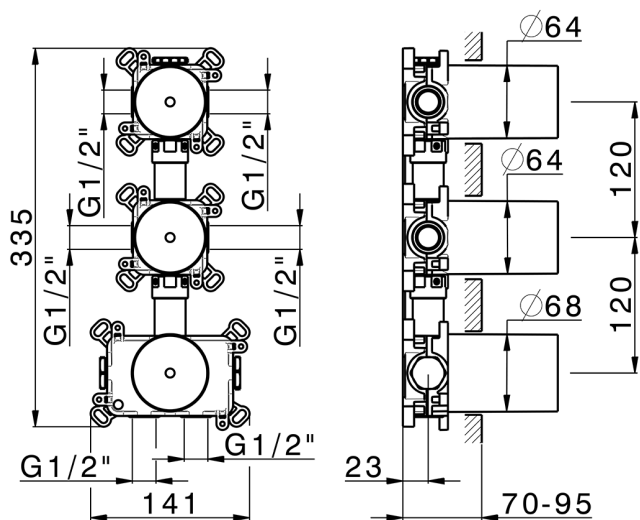

## 2 Function thermostatic concealed valve PUSH&SHOWER\_ZA0G62V0

MODEL **ZA0G62V0**

2 Function thermostatic concealed valve, ON/OFF button with flow rate regulation, with protection guard boxes, to match with exposed parts: 1 Thermo 2 Push&Shower, without Thermo/ Push&Shower exposed parts

AVAILABLE FINISHINGS

CHARACTERISTICS

Cartridge Spare Parts **22.04A.AR - ZZ97279004**

**Argo 2 (long filter) Thermostatic Valve**