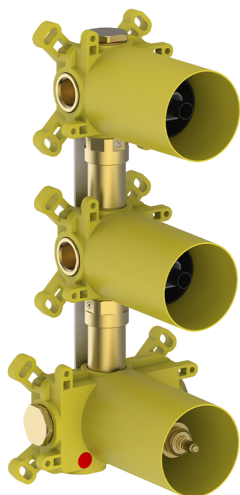

2 Function thermostatic concealed valve PUSH&SHOWER_ZA0G62V0

MODEL **ZA0G62V0**

2 Function thermostatic concealed valve, ON/OFF button with flow rate regulation, with protection guard boxes, to match with exposed parts: 1 Thermo 2 Push&Shower, without Thermo/ Push&Shower exposed parts

AVAILABLE FINISHINGS

CHARACTERISTICS

Cartridge Spare Parts **22.04A.AR - ZZ97279004**

Argo 2 (long filter) Thermostatic Valve

Thermostatic

The Cisal thermostatic is your personal water manager, helping you to handle, control and save water and energy.