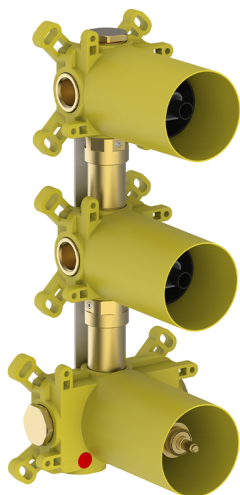

## 2 Function thermostatic concealed valve PUSH&SHOWER\_ZA0G62V0

MODEL **ZA0G62V0**

2 Function thermostatic concealed valve, ON/OFF button with flow rate regulation, with protection guard boxes, to match with exposed parts: 1 Thermo 2 Push&Shower, without Thermo/ Push&Shower exposed parts

AVAILABLE FINISHINGS

**04** 04 Without finishing

CHARACTERISTICS

Cartridge Spare Parts **22.04A.AR - ZZ97279004**

**Argo 2 (long filter) Thermostatic Valve**

### Thermostatic

The Cisal thermostatic is your personal water manager, helping you to handle, control and save water and energy.

2026-05-19