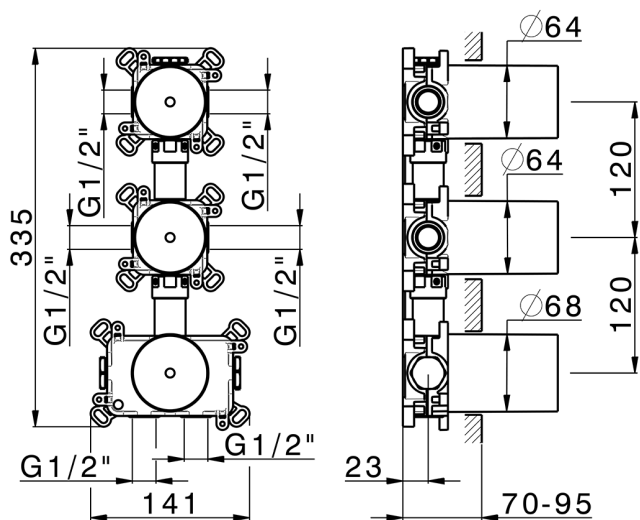

2 Function thermostatic concealed valve PUSH&SHOWER_ZA0G62V0

MODEL **ZA0G62V0**

2 Function thermostatic concealed valve, ON/OFF button with flow rate regulation, with protection guard boxes, to match with exposed parts: 1 Thermo 2 Push&Shower, without Thermo/ Push&Shower exposed parts

AVAILABLE FINISHINGS

CHARACTERISTICS

Cartridge Spare Parts **22.04A.AR - ZZ97279004**

Argo 2 (long filter) Thermostatic Valve

Thermostatic

The Cisal thermostatic is your personal water manager, helping you to handle, control and save water and energy.

2026-06-14