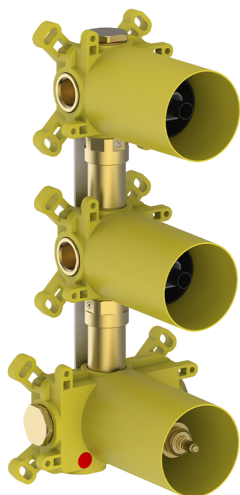

## 2 Function thermostatic concealed valve PUSH&SHOWER\_ZA0G62V0

MODEL **ZA0G62V0**

2 Function thermostatic concealed valve, ON/OFF button with flow rate regulation, with protection guard boxes, to match with exposed parts: 1 Thermo 2 Push&Shower, without Thermo/ Push&Shower exposed parts

AVAILABLE FINISHINGS

CHARACTERISTICS

Cartridge Spare Parts **22.04A.AR - ZZ97279004**

**Argo 2 (long filter) Thermostatic Valve**

### Thermostatic

The Cisal thermostatic is your personal water manager, helping you to handle, control and save water and energy.

2026-06-14