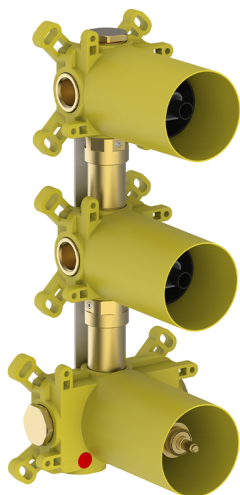

## 2 Function thermostatic concealed valve PUSH&SHOWER\_ZA0G62V0

MODEL **ZA0G62V0**

2 Function thermostatic concealed valve, ON/OFF button with flow rate regulation, with protection guard boxes, to match with exposed parts: 1 Thermo 2 Push&Shower, without Thermo/ Push&Shower exposed parts

AVAILABLE FINISHINGS

**04** 04 Without finishing

CHARACTERISTICS

Cartridge Spare Parts **22.04A.AR - ZZ97279004**

**Argo 2 (long filter) Thermostatic Valve**

### Thermostatic

The Cisal thermostatic is your personal water manager, helping you to handle, control and save water and energy.

2026-04-10