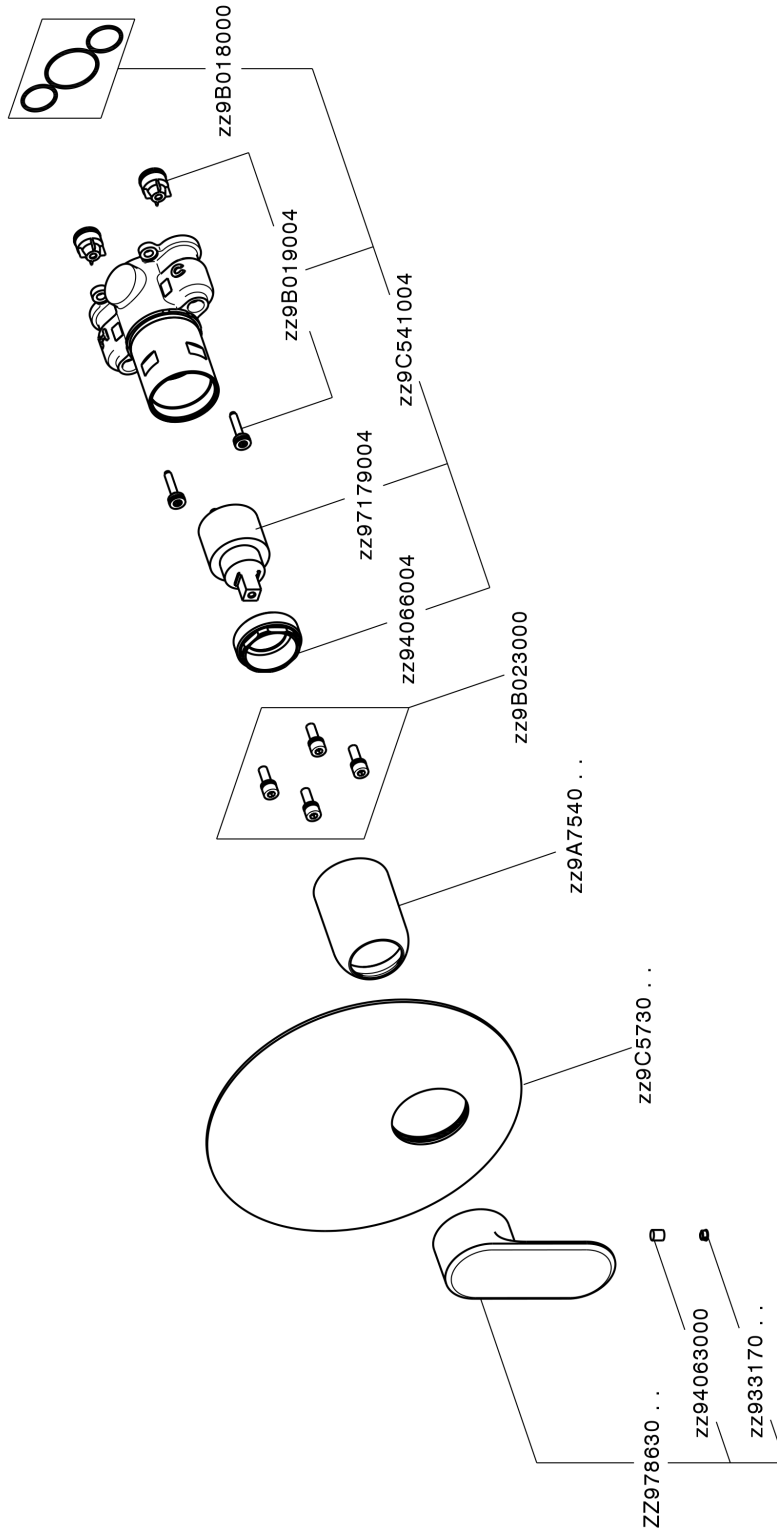

## Exposed part for Single Lever One Box Valve LINEAVIVA\_LV0BM010

MODEL **LV0BM010**

Exposed part for Single Lever One Box Valve, 1 Outlet, Minimum depth of installation: 67 mm, without concealed part, for items ZA00B030-ZA00B031

### CHARACTERISTICS

Cartridge Spare Parts **ZZ97179000**  
**35 mm Cartridge**  
 Installation **Concealed**  
 Required concealed parts **ZA00B031**  
**ZA00B030**

## Exposed part for Single Lever One Box Valve LINEAVIVA\_LV0BM010

LV0BM010

<https://en.cisal.it/exposed-part-for-single-lever-one-box-valve-lineaviva-lv0bm010>