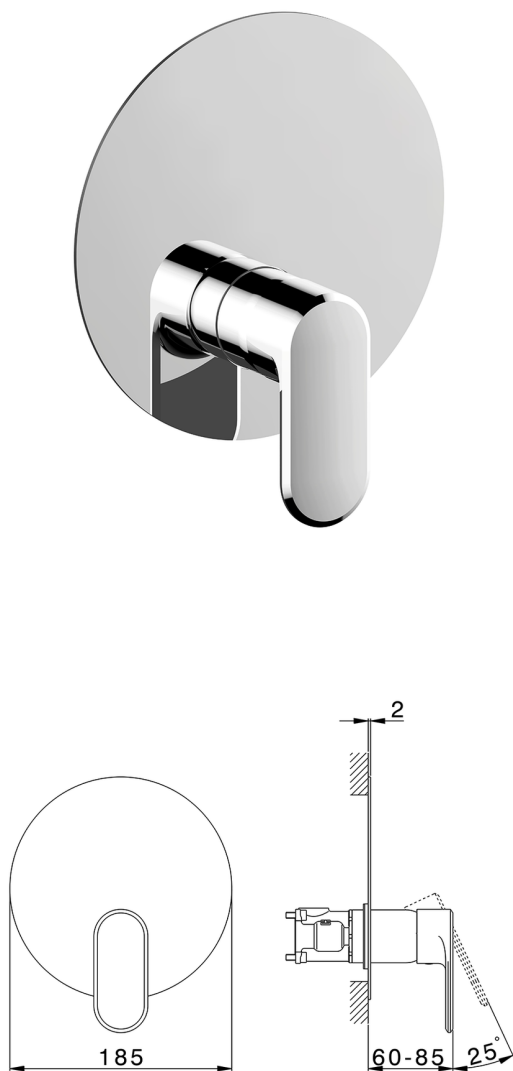

## Exposed part for Single Lever One Box Valve LINEAVIVA\_LV0BM010

MODEL **LV0BM010**

Exposed part for Single Lever One Box Valve, 1 Outlet, Minimum depth of installation: 67 mm, without concealed part, for items ZA00B030-ZA00B031

### CHARACTERISTICS

Cartridge Spare Parts **ZZ97179000**  
**35 mm Cartridge**  
 Installation **Concealed**  
 Required concealed parts **ZA00B031**  
**ZA00B030**

## Exposed part for Single Lever One Box Valve LINEAVIVA\_LV0BM010

LV0BM010

<https://en.cisal.it/exposed-part-for-single-lever-one-box-valve-lineaviva-lv0bm010>