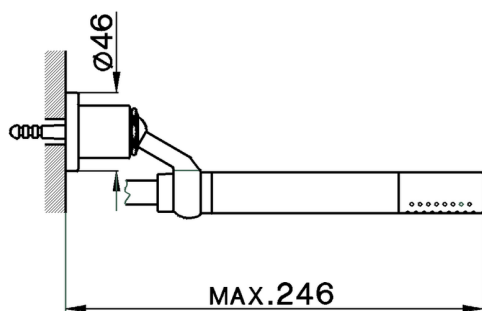

AVAILABLE FINISHINGS

21 21 Chrome

2A 2A Satin Brushed Nickel

CHARACTERISTICS