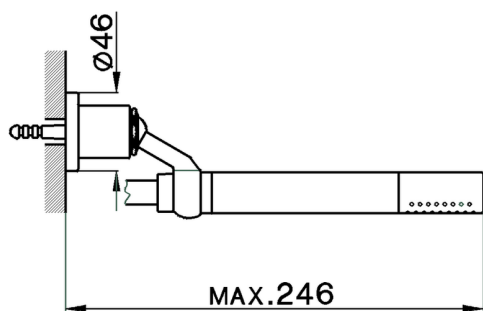

CHARACTERISTICS