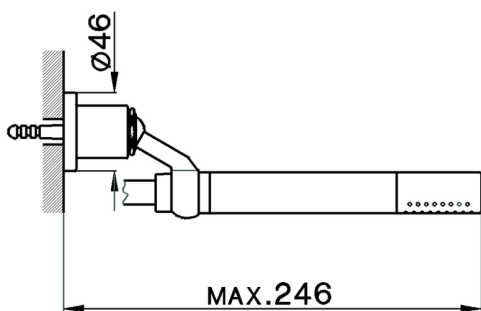

CHARACTERISTICS