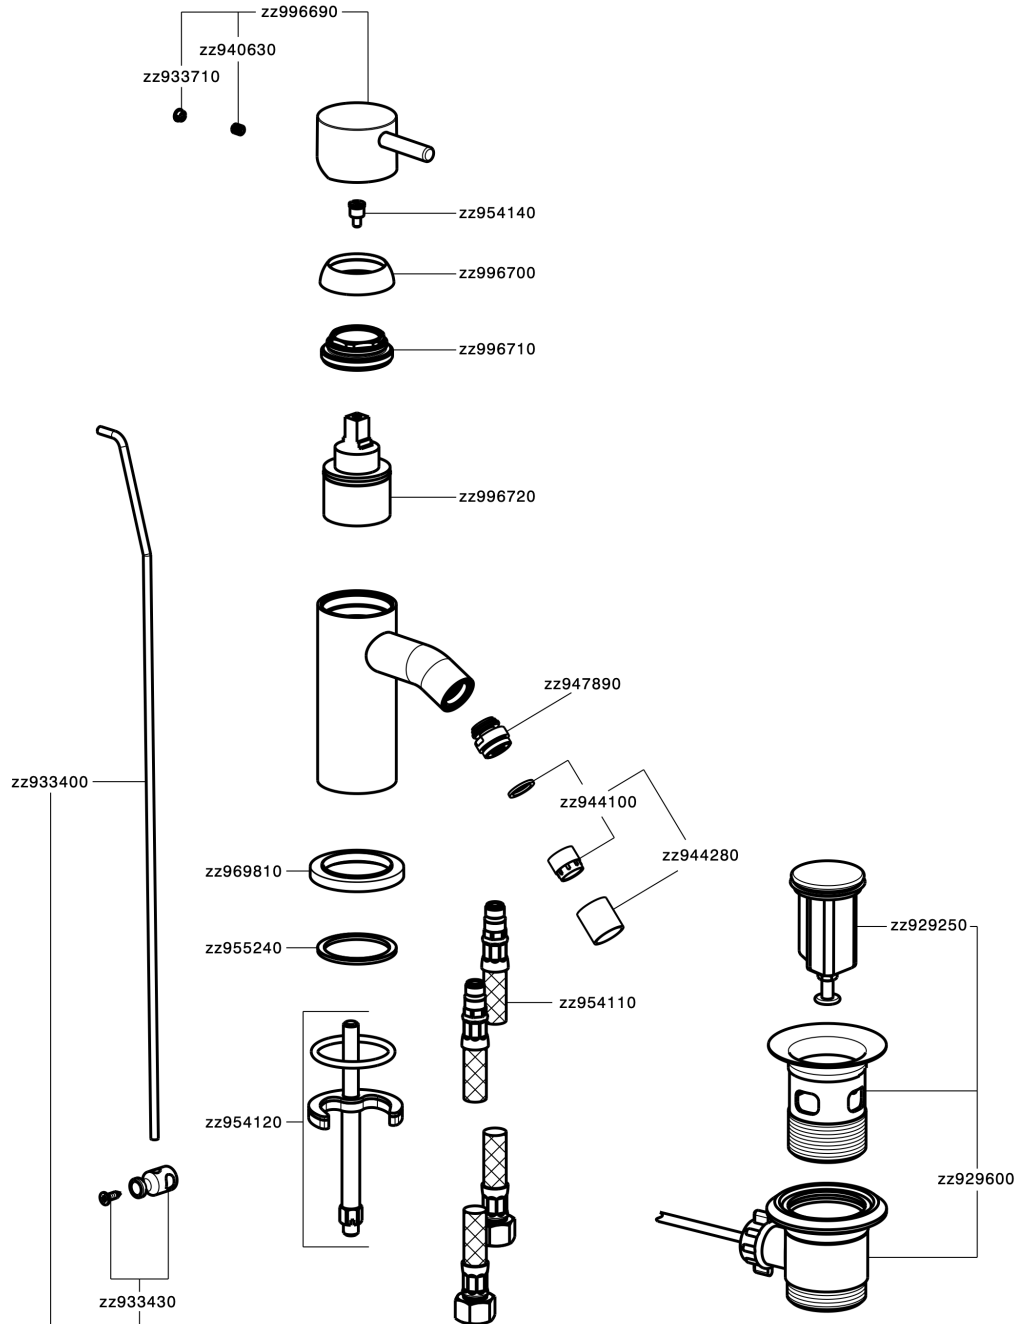

Single lever bidet mixer NUOVA LESS_LN000550

MODEL **LN000550**

Single lever bidet mixer, with 1"1/4 automatic pop-up waste, G.3/8" stainless steel flexible hoses

AVAILABLE FINISHINGS

-  **21** 21 Chrome
-  **2F** 2F Brushed Nickel
-  **40** 40 Matt Black
-  **4Q** 4Q Matt White

CHARACTERISTICS

Cartridge Spare Parts **ZZ99672000**

35 mm Cartridge

EcoStop

EcoStop feature limits water flow to approximately 50% of maximum output with one point of resistance on setting. Push slightly past the middle stop only when full water output is required. This will save water up to 50%.

Single lever bidet mixer NUOVA LESS_LN000550

LN000550

<https://en.cisal.it/single-lever-bidet-mixer-nuova-less-ln000550>

2024-12-22