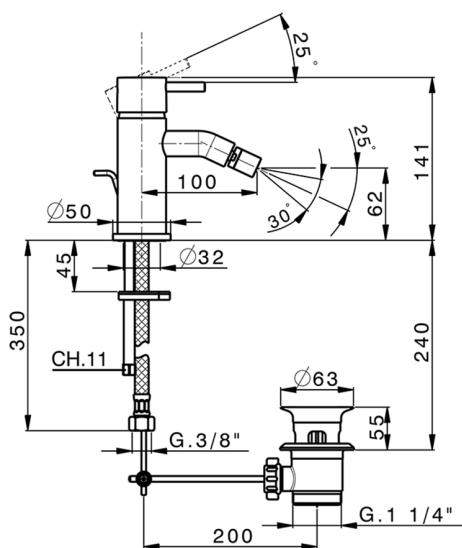

Single lever bidet mixer NUOVA LESS_LN000550

MODEL **LN000550**

Single lever bidet mixer, with 1"1/4 automatic pop-up waste, G.3/8" stainless steel flexible hoses

AVAILABLE FINISHINGS

-  **21** 21 Chrome
-  **2F** 2F Brushed Nickel
-  **40** 40 Matt Black
-  **4Q** 4Q Matt White

CHARACTERISTICS

Cartridge Spare Parts **ZZ99672000**

35 mm Cartridge

EcoStop

EcoStop feature limits water flow to approximately 50% of maximum output with one point of resistance on setting. Push slightly past the middle stop only when full water output is required. This will save water up to 50%.

Single lever bidet mixer NUOVA LESS_LN000550

LN000550

<https://en.cisal.it/single-lever-bidet-mixer-nuova-less-ln000550>

2024-12-22