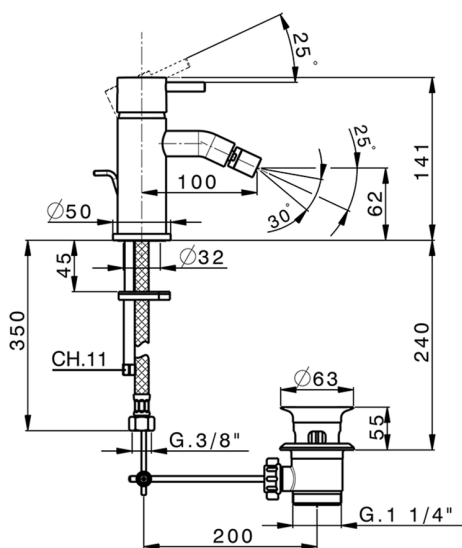

## Single lever bidet mixer NUOVA LESS\_LN000550

MODEL **LN000550**

Single lever bidet mixer, with 1"1/4 automatic pop-up waste, G.3/8" stainless steel flexible hoses

### CHARACTERISTICS

Cartridge Spare Parts **ZZ99672000**

**35 mm Cartridge**

### EcoStop

EcoStop feature limits water flow to approximately 50% of maximum output with one point of resistance on setting. Push slightly past the middle stop only when full water output is required. This will save water up to 50%.

## Single lever bidet mixer NUOVA LESS\_LN000550

LN000550

<https://en.cisal.it/single-lever-bidet-mixer-nuova-less-ln000550>

2024-12-22