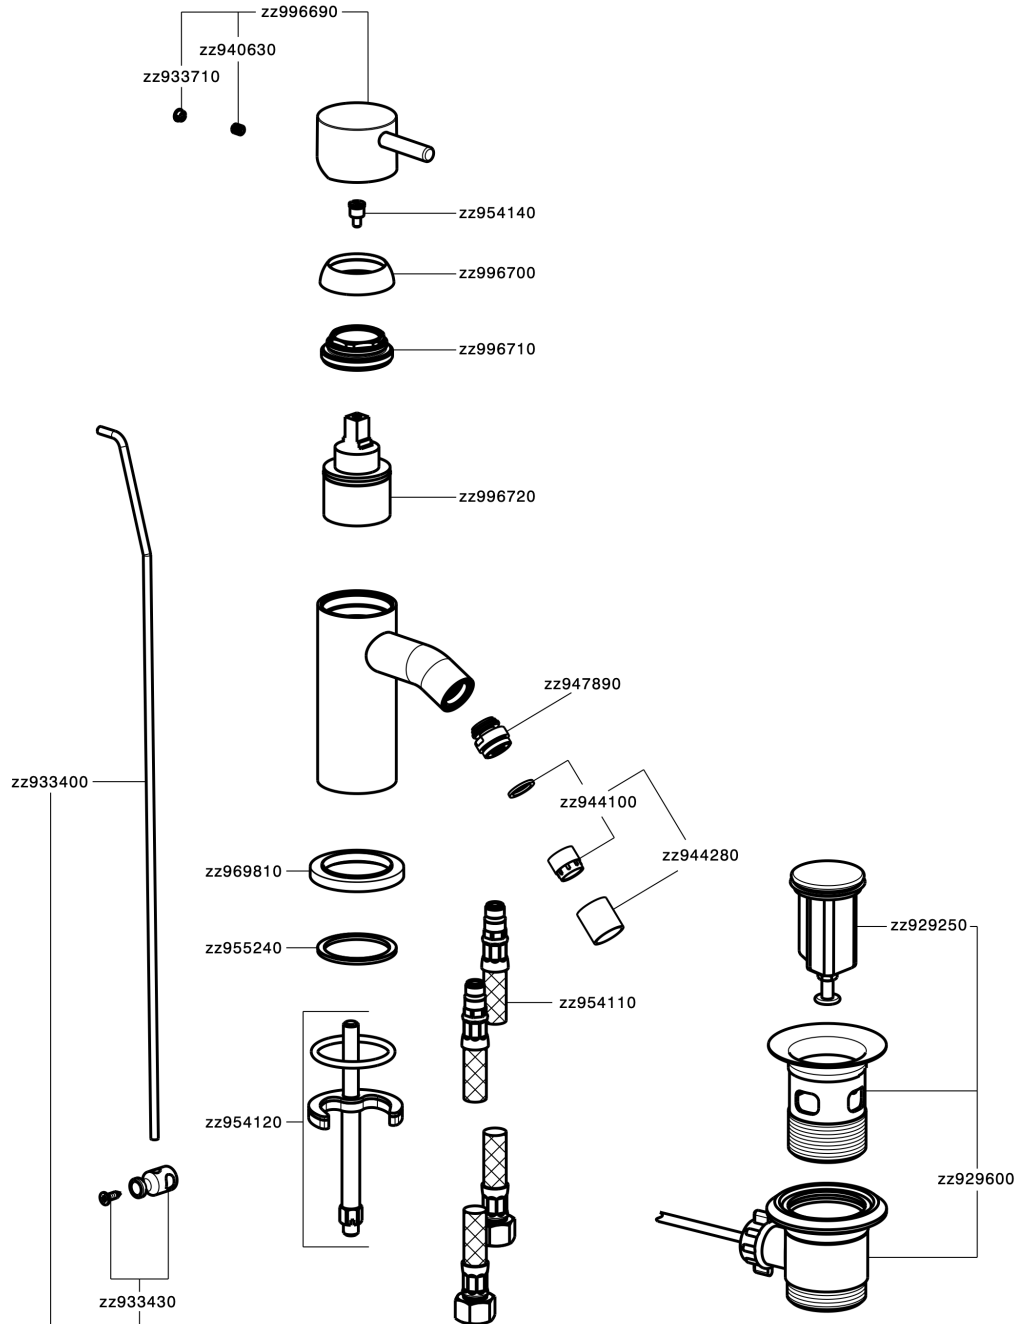

## Single lever bidet mixer NUOVA LESS\_LN000550

MODEL **LN000550**

Single lever bidet mixer, with 1"1/4 automatic pop-up waste, G.3/8" stainless steel flexible hoses

### CHARACTERISTICS

Cartridge Spare Parts **ZZ99672000**

**35 mm Cartridge**

### EcoStop

EcoStop feature limits water flow to approximately 50% of maximum output with one point of resistance on setting. Push slightly past the middle stop only when full water output is required. This will save water up to 50%.

## Single lever bidet mixer NUOVA LESS\_LN000550

LN000550

<https://en.cisal.it/single-lever-bidet-mixer-nuova-less-ln000550>

2024-12-22