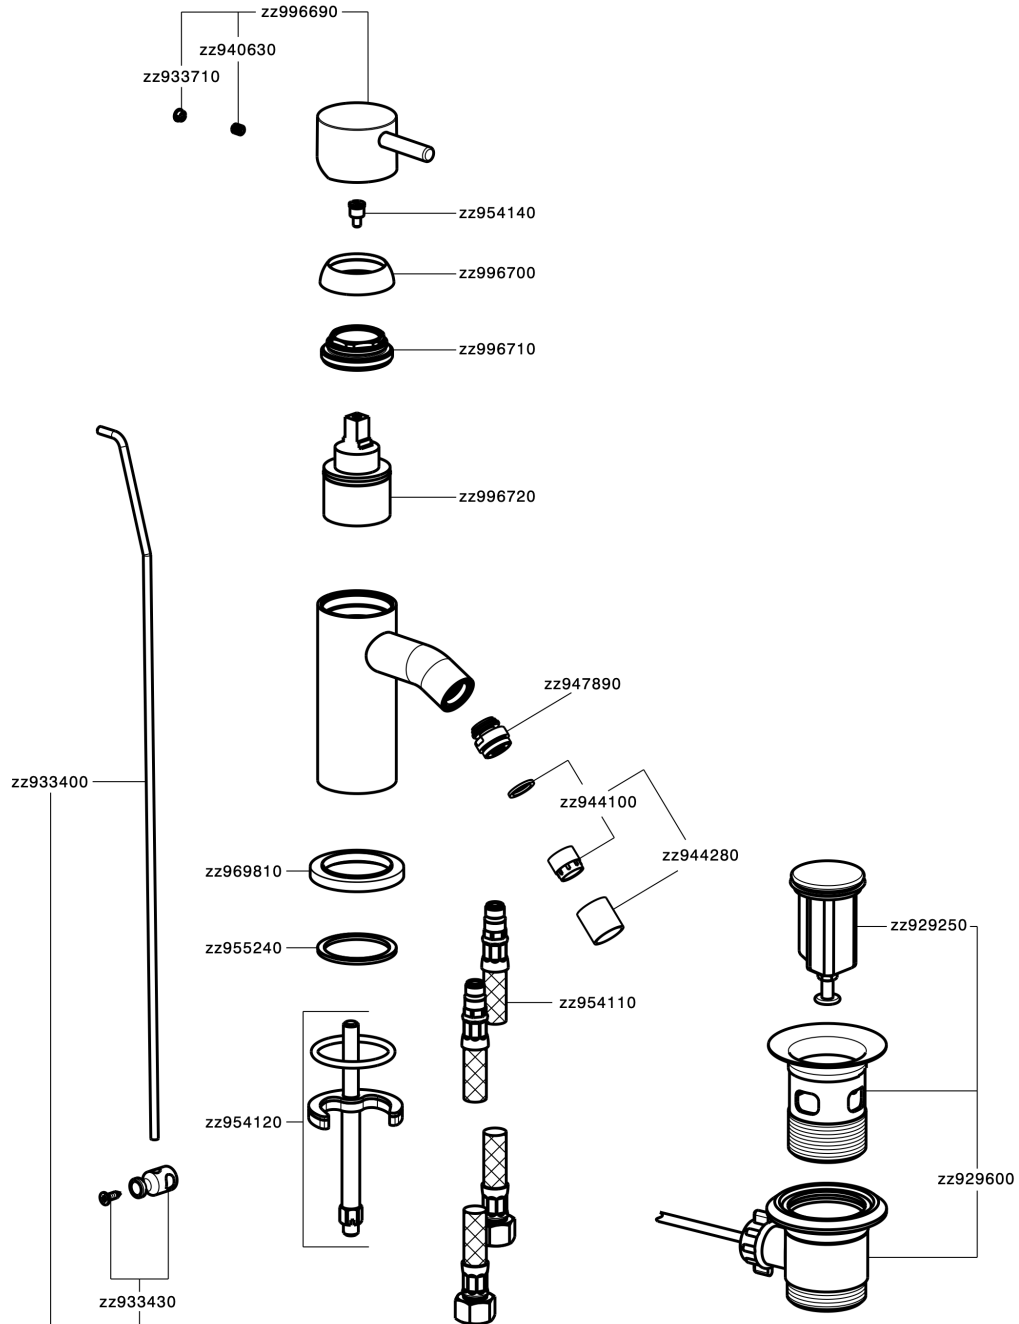

Single lever bidet mixer NUOVA LESS_LN000550

LN000550

<https://en.cisal.it/single-lever-bidet-mixer-nuova-less-ln000550>

2024-12-22