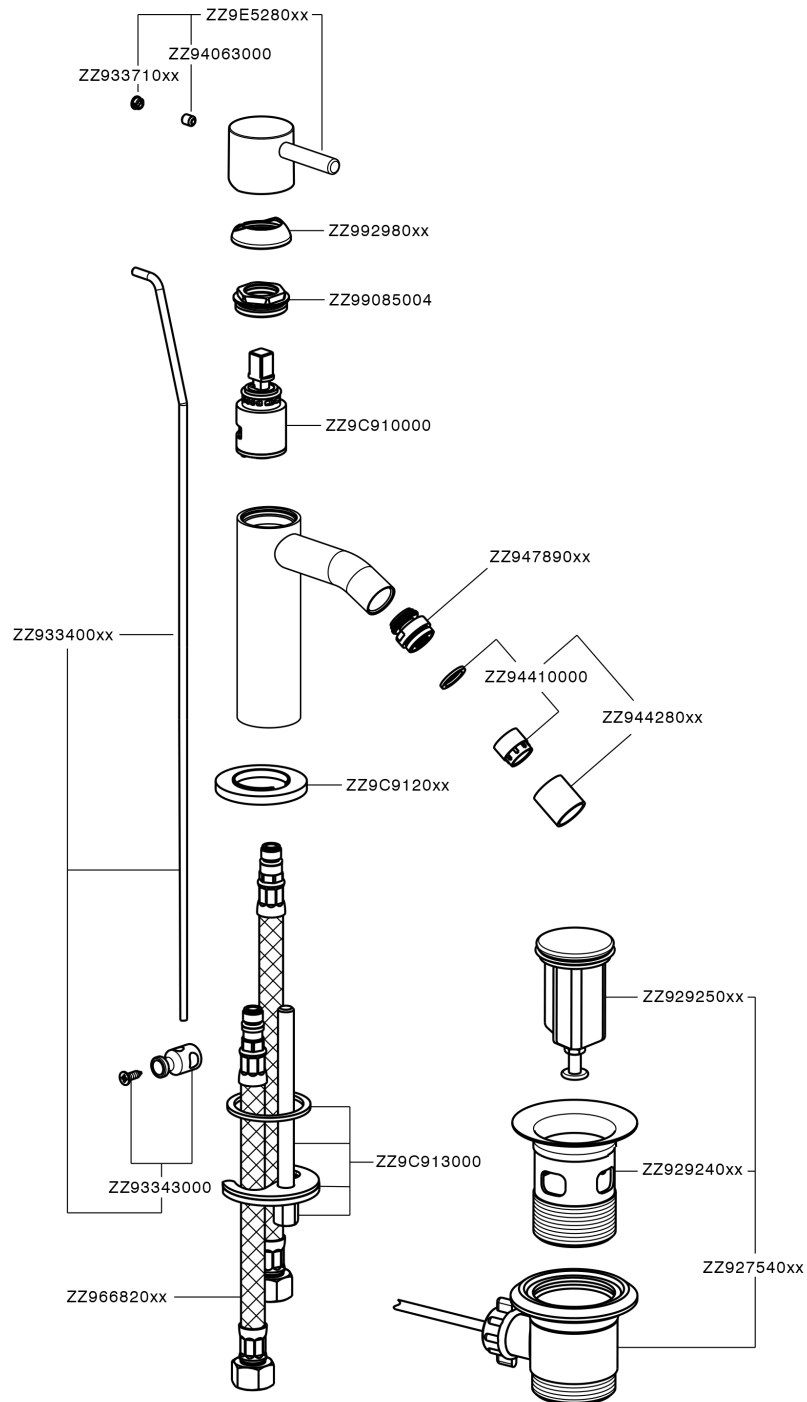

Single lever bidet mixer LESS MINIMAL_MI000554

MODEL **MI000554**

Single lever bidet mixer, with 1"1/4 automatic pop up waste, G.3/8" stainless steel flexible hoses

AVAILABLE FINISHINGS

-  **21** 21 Chrome
-  **2F** 2F Brushed Nickel
-  **40** 40 Matt Black
-  **4Q** 4Q Matt White

CHARACTERISTICS

Cartridge Spare Parts **ZZ96550000**

25 mm Cartridge

Single lever bidet mixer LESS MINIMAL_MI000554

MI000554

<https://en.cisal.it/single-lever-bidet-mixer-less-minimal-mi000554>

2025-04-18