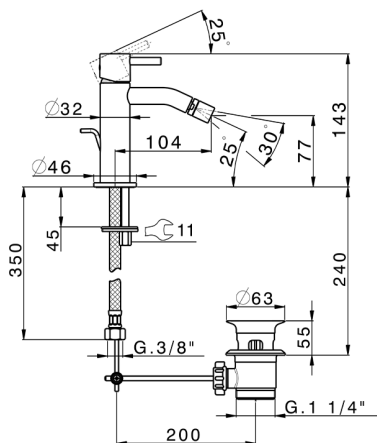

Single lever bidet mixer LESS MINIMAL_MI000554

MODEL **MI000554**

Single lever bidet mixer, with 1"1/4 automatic pop up waste, G.3/8" stainless steel flexible hoses

AVAILABLE FINISHINGS

-  **21** 21 Chrome
-  **2F** 2F Brushed Nickel
-  **40** 40 Matt Black
-  **4Q** 4Q Matt White

CHARACTERISTICS

Cartridge Spare Parts **ZZ96550000**

25 mm Cartridge

Single lever bidet mixer LESS MINIMAL_MI000554

MI000554

<https://en.cisal.it/single-lever-bidet-mixer-less-minimal-mi000554>

2025-04-18