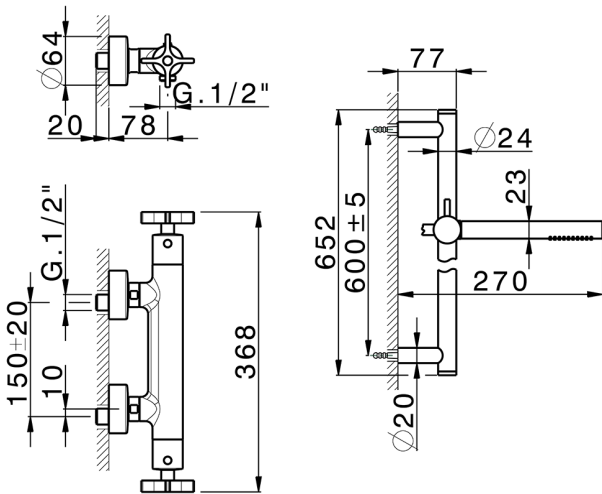

Thermostatic shower mixer with sliding bar GRACE_GSS01010

MODEL **GSS01010**

Thermostatic shower mixer with sliding bar, 60 cm Rail with slide bracket, 22,5 mm Brass One Spray handshower, 150 cm smooth SUPREME Flexible Hose

Cartridge Spare Parts **22.04A.AR - ZZ97279004**

Argo 2 (long filter) Thermostatic Valve

EcoStop

EcoStop feature limits water flow to approximately 50% of maximum output with one point of resistance on setting. Push slightly past the middle stop only when full water output is required. This will save water up to 50%.