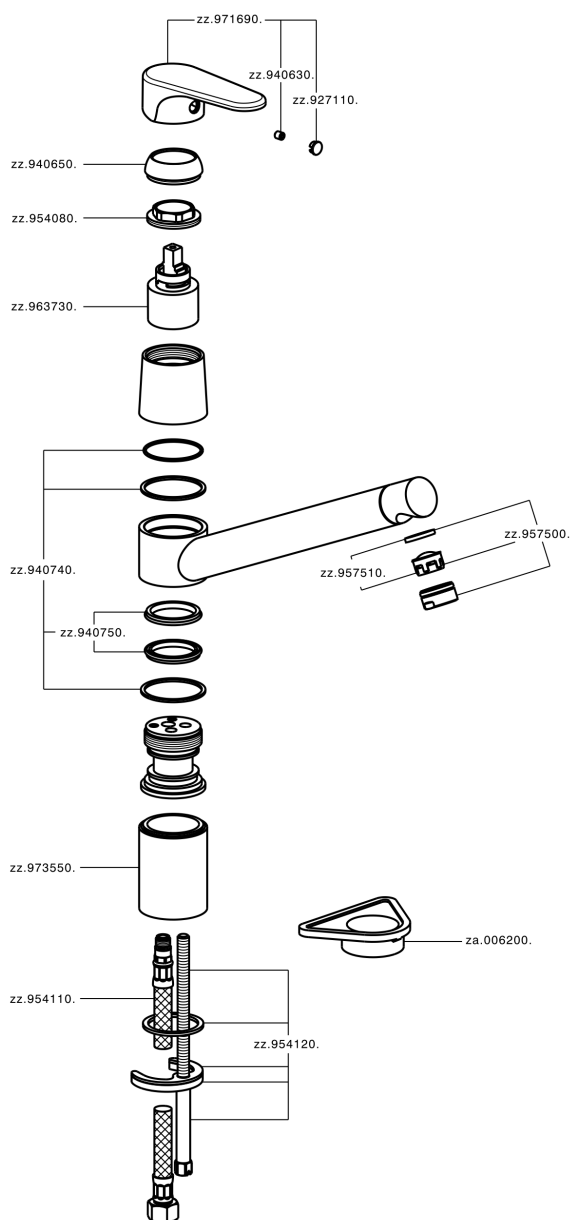

Single lever sink mixer Energysave KITCHEN_A3002585

A3002585

<https://en.cisal.it/single-lever-sink-mixer-energysave-kitchen-a3002585>

2026-06-14