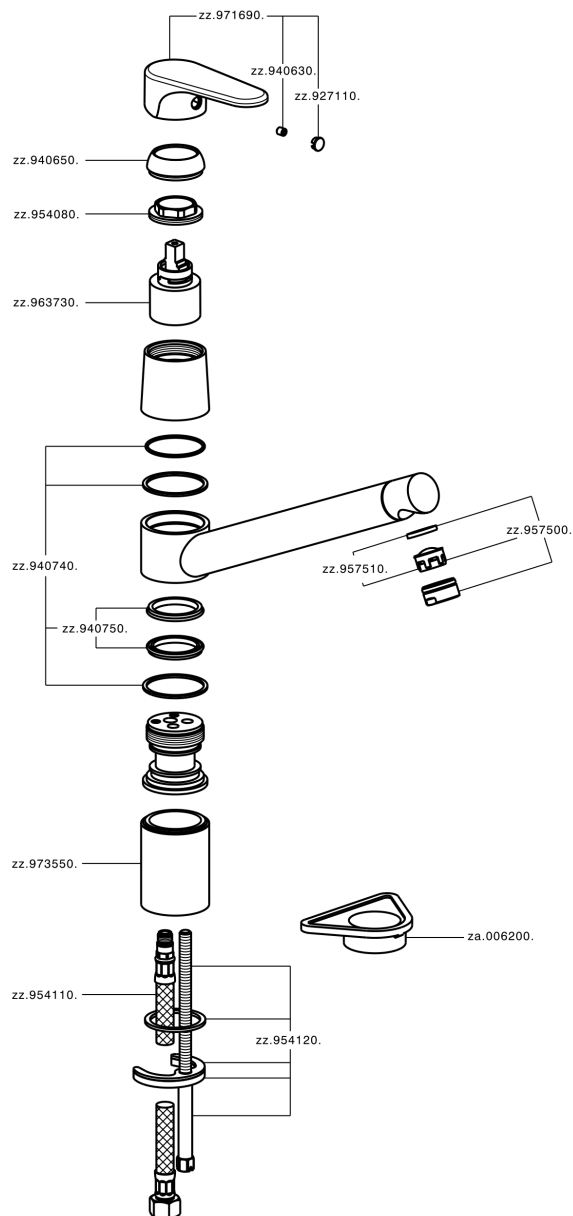

Single lever sink mixer Energysave KITCHEN_A3002585

A3002585

<https://en.cisal.it/single-lever-sink-mixer-energysave-kitchen-a3002585>

2026-05-20