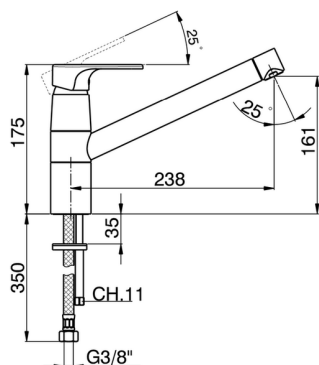

Single lever sink mixer Energysave KITCHEN_A3002585

MODEL **A3002585**

Single lever sink mixer Energysave, swivel spout, G.3/8" stainless steel flexible hoses

AVAILABLE FINISHINGS

-  **21** 21 Chrome
-  **2F** 2F Brushed Nickel
-  **40** 40 Matt Black

CHARACTERISTICS

Cartridge Spare Parts **ZZ96373000**

35 mm Cartridge

EcoStop

EcoStop feature limits water flow to approximately 50% of maximum output with one point of resistance on setting. Push slightly past the middle stop only when full water output is required. This will save water up to 50%.