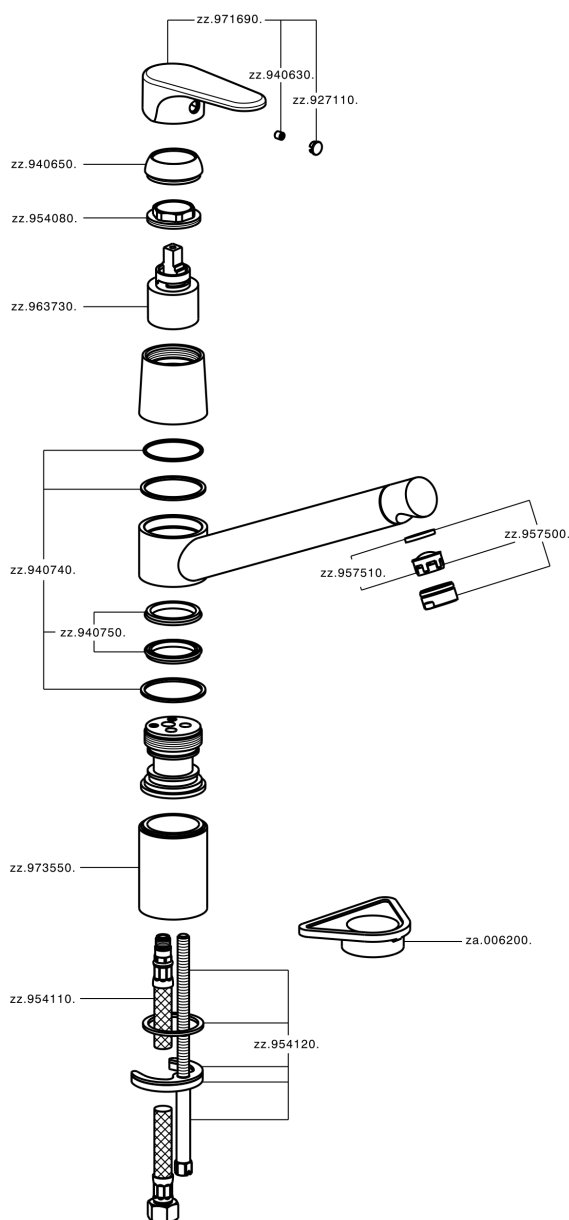

Single lever sink mixer Energysave KITCHEN_A3002585

A3002585

<https://en.cisal.it/single-lever-sink-mixer-energysave-kitchen-a3002585>

2026-04-08