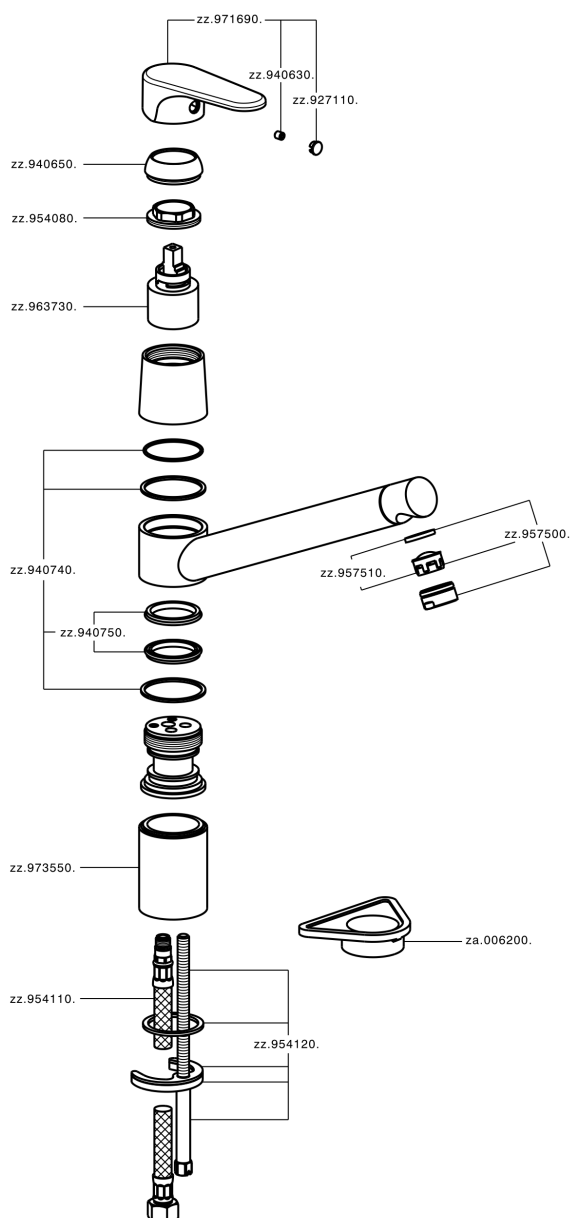

Single lever sink mixer Energysave KITCHEN_A3002585

A3002585

<https://en.cisal.it/single-lever-sink-mixer-energysave-kitchen-a3002585>

2026-06-14