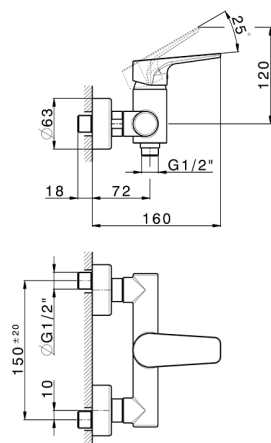

Single lever shower mixer ROCK&ROLL_RK000440

MODEL **RK000440**

Single lever shower mixer, without shower set, 1/2" M flexible connection

AVAILABLE FINISHINGS

-  **21** 21 Chrome
-  **2F** 2F Brushed Nickel
-  **40** 40 Matt Black

CHARACTERISTICS

Cartridge Spare Parts **ZZ95409000**

35 mm Cartridge

EcoStop

EcoStop feature limits water flow to approximately 50% of maximum output with one point of resistance on setting. Push slightly past the middle stop only when full water output is required. This will save water up to 50%.

Single lever shower mixer ROCK&ROLL_RK000440

RK000440

<https://en.cisal.it/single-lever-shower-mixer-rockroll-rk000440>

2025-01-06