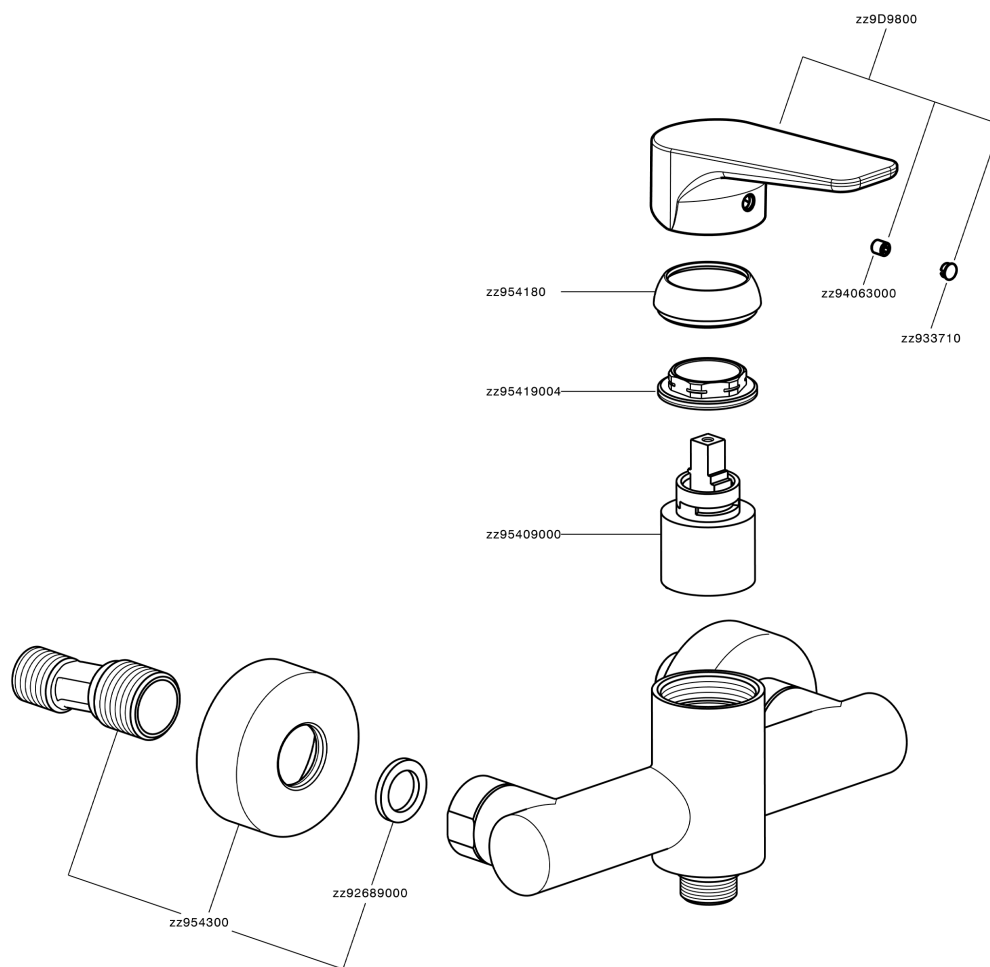

Single lever shower mixer ROCK&ROLL_RK000440

MODEL **RK000440**

Single lever shower mixer, without shower set, 1/2" M flexible connection

AVAILABLE FINISHINGS

-  **21** 21 Chrome
-  **2F** 2F Brushed Nickel
-  **40** 40 Matt Black

CHARACTERISTICS

Cartridge Spare Parts **ZZ95409000**

35 mm Cartridge

EcoStop

EcoStop feature limits water flow to approximately 50% of maximum output with one point of resistance on setting. Push slightly past the middle stop only when full water output is required. This will save water up to 50%.

Single lever shower mixer ROCK&ROLL_RK000440

RK000440

<https://en.cisal.it/single-lever-shower-mixer-rockroll-rk000440>

2025-01-06