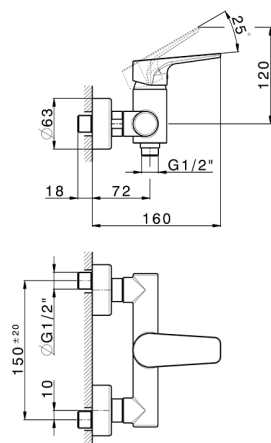

## Single lever shower mixer ROCK&ROLL\_RK000440

MODEL **RK000440**

Single lever shower mixer, without shower set, 1/2" M flexible connection

### CHARACTERISTICS

Cartridge Spare Parts **ZZ95409000**

**35 mm Cartridge**