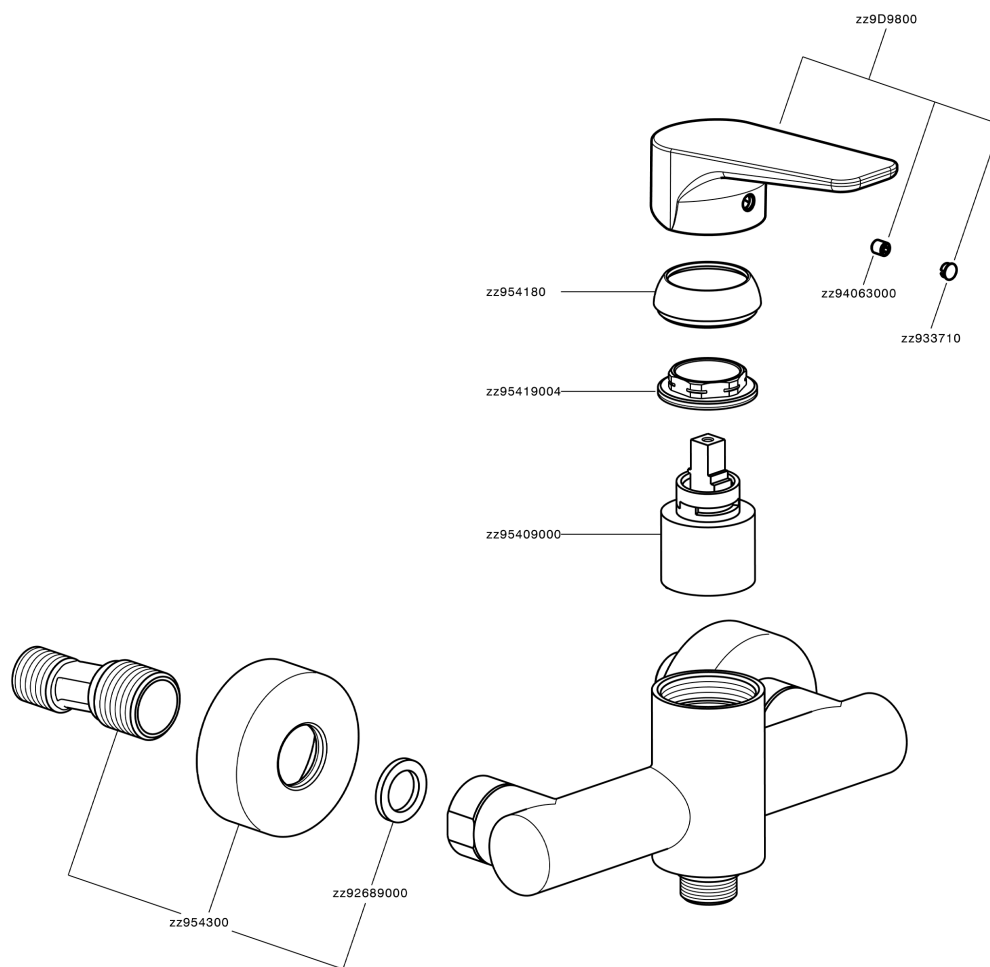

## Single lever shower mixer ROCK&ROLL\_RK000440

MODEL **RK000440**

Single lever shower mixer, without shower set, 1/2" M flexible connection

### CHARACTERISTICS

Cartridge Spare Parts **ZZ95409000**

**35 mm Cartridge**

### EcoStop

EcoStop feature limits water flow to approximately 50% of maximum output with one point of resistance on setting. Push slightly past the middle stop only when full water output is required. This will save water up to 50%.

## Single lever shower mixer ROCK&ROLL\_RK000440

RK000440

<https://en.cisal.it/single-lever-shower-mixer-rockroll-rk000440>

2025-01-04