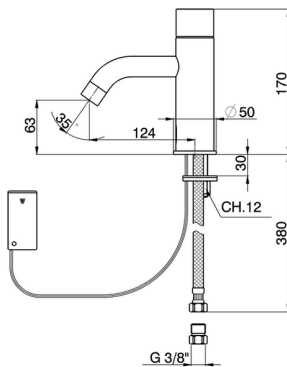

Washbasin electronic faucet TRONIC_TN001540

MODEL **TN001540**

Washbasin electronic faucet, battery supply

AVAILABLE FINISHINGS

CHARACTERISTICS