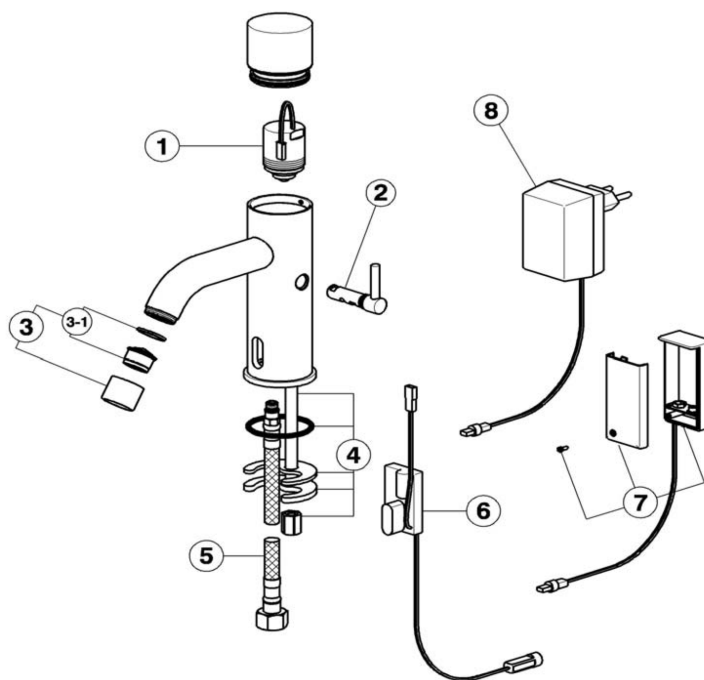

Washbasin electronic faucet TRONIC_TN001540

cisal

TN 00054 0 (TN 00054 1 - TN 00154 0 - TN 00154 1)

NR	DESCRIZIONE DESCRIPTION DESCRIPTION BESCHREIBUNG DESCRIPCIÓN	N.CODICE NR.CODE CODE NO. WERSKNR. N.CÓDIGO	NR	DESCRIZIONE DESCRIPTION DESCRIPTION BESCHREIBUNG DESCRIPCIÓN	N.CODICE NR.CODE CODE NO. WERSKNR. N.CÓDIGO	NR	DESCRIZIONE DESCRIPTION DESCRIPTION BESCHREIBUNG DESCRIPCIÓN	N.CODICE NR.CODE CODE NO. WERSKNR. N.CÓDIGO
1	Elettrovalvola per lavabo Electronvanne pour lavabo Electronic valve for basin Electroválvula para lavabo Elektroventil für Waschtischbatterie	ZZ950360	6	Parte elettronica per lavabo Electronique pour lavabo Electronic mixer set Parte electrónica para lavabo Elektronik für Waschtischarmatur	ZZ950400			
2	Miscelatore di temperatura per lavabo Mitigeur de temperature pour lavabo Temperature's mixer for basin Mezclador de temperatura para lavabo Mischungsvorrichtung für Waschtischbatterie	ZZ950370	7	Scatola per batteria Boite pour pile Box for battery Caja para batería Gehäuse für Batterie	ZZ950410			
3	Aeratore M22x1 IB Mousseur M22x1 IB Mousseur M22x1 IB Aireador M22x1 IB Perlator M22x1 IB	ZZ950430	8	Trasformatore per lavabo elettronico Transformateur pour robinet électronique Transformer for Electronic mixer Transformador para lavabo electrónico Steckernetzteil f/elektronische Waschtischarm.	ZZ950420			
3-1	Cartuccia per aeratore M.24x1 Cartouche pour mousseur M.24x1 Mousseur cartridge M.24x1 Cartucho para aireador M.24x1 Kartusche fuer Perlator M.24x1	ZZ926950						
4	Set installazione lavabo elettronico Set d'installation pour robinet électronique Installation set Juego de instalación lavabo electrónico Befestigungset f/elektronische Waschtischarm	ZZ950380						
5	Flessibile M8x1 SX - G3/8" L450 Flex M8x1 SX - G3/8" L450 Flex hose M8x1 SX - G3/8" L450 Flexo M8x1 SX - G3/8" L450 Schlauch M8x1 SX - G3/8" L450	ZZ950390						

TN001540

<https://en.cisal.it/washbasin-electronic-faucet-tronic-tn001540>

2026-04-28