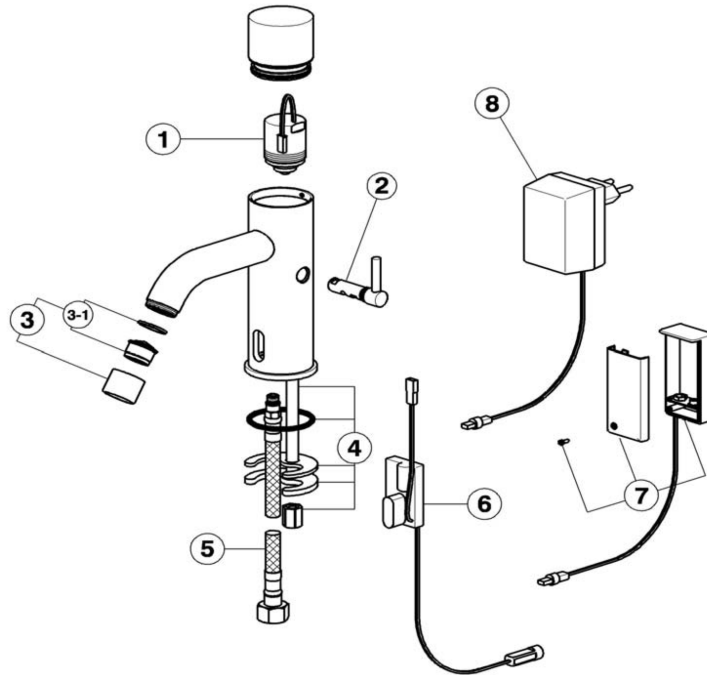

## Washbasin electronic faucet TRONIC\_TN001540

MODEL **TN001540**

Washbasin electronic faucet, battery supply

AVAILABLE FINISHINGS

CHARACTERISTICS

## Washbasin electronic faucet TRONIC\_TN001540