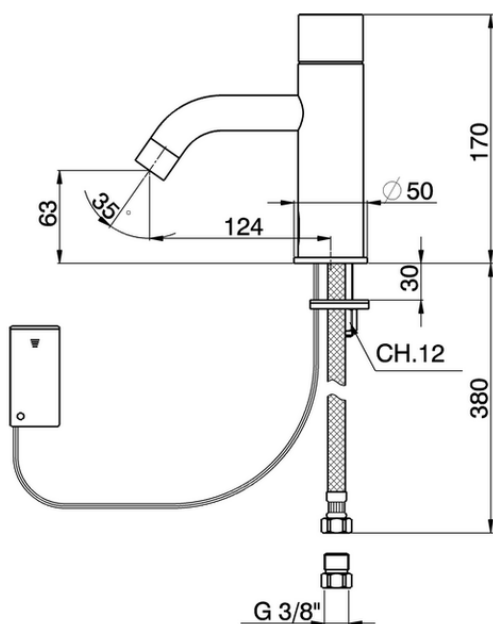

## Washbasin electronic faucet TRONIC\_TN001540

TN001540

<https://en.cisal.it/washbasin-electronic-faucet-tronic-tn001540>

2026-04-28