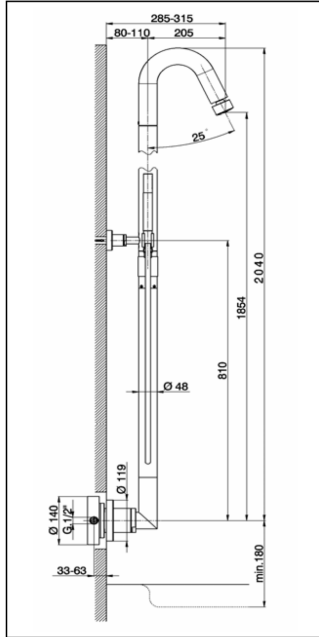

Free standing single lever shower column SHOWER COLUMNS_ST005100

cisal

ST 00505 - ST 000510

ST005100

<https://en.cisal.it/free-standing-single-lever-shower-column-shower-columns-st005100>

Free standing single lever shower column SHOWER COLUMNS_ST005100

cisal

ST 00505 - ST 000510

NR.	DESCRIZIONE DESCRIPTION BESCHREIBUNG DESCRIPTION	N.CODICE CODE NO. WERSKNR. NR.CODE	NR.	DESCRIZIONE DESCRIPTION BESCHREIBUNG DESCRIPTION	N.CODICE CODE NO. WERSKNR. NR.CODE	NR.	DESCRIZIONE DESCRIPTION BESCHREIBUNG DESCRIPTION	N.CODICE CODE NO. WERSKNR. NR.CODE
1	Placchetta per leva neutra Cap for lever Abdeckkappe f/Hebel Plaquette levier	ZZ927110	7	O.R. 11 NBR 75 SH. O.R. 11 NBR 75 SH. O.R. 11 NBR 75 SH. O.R. 11 NBR 75 SH.	ZZ926900	15	Calotta bloccaggio cartuccia Nut for mixing valve Mutter f/Kartusche Ecrou pour cartouche	ZZ937930
2	Vite M.6 Screw M.6 Schraube M.6 Vis M.6	ZZ941090	8	Rondella antifrizione Dichtung fuer Huelse Washer for covering tube Joint pour bague couverture	ZZ941030	16	Cartuccia monocomando Mixing valve Kartusche Cartouche mitigeurs	ZZ937920
3	Snodo 20/22 Joint 20/22 Gelenkstueck 20/22 Rotule 20/22	ZZ941120	9	Canotto copricartuccia Tube for escutcheon Huelse f.Abdeckkappe Canot couvre-cartouche	ZZ937890	17	Asta deviazione completa Complete diverting rod Umstellung Tige inverseur complete	ZZ933140
4	Guarnizione 20,8x16x1,5 Gasket 20,8x16x1,5 Dichtung 20,8x16x1,5 Joint 20,8x16x1,5	ZZ941130	9-1	Guarnizione per canotto copricartuccia Gasket for tube for escutcheon Dichtung Huelse f.Abdeckkappe Joint pour canot couvre-cartouche	ZZ937900	18	Perno di fissaggio Pin Zapfen Vis	ZZ942390
5	Corpo soffione doccia Showerhead's body Koeper der Kopfbrause Corps pomme de douche	ZZ941100	10	Asta leva monocomando Rod for Lever Stange fuer Hebel Tige levier mitigeur	ZZ937910	19	Flex PVC 150 cm Ø14 1/2"x1/2" conico Flex PVC 150 cm Ø14 1/2"x1/2" Braueschl. PVC 150 cm Ø14 1/2"x1/2" Flex.PVC 150 cm Ø14 1/2"x1/2"	ZA009030
5-1	Disco soffione doccia Showerhead's disc Disk der Kopfbrause Disque pour pomme de douche	ZZ941140	11	Terminale leva "LS" Knob for lever "LS" Design Griffelement "LS" Embout levier "LS"	LS010000	20	Valvola anti-ritorno Ø15 per doccia Back-flow valve Ø15 Durchflussverhinderer Ø15 Clapet anti-retour Ø15	ZZ929560
5-2	Vite W.3/16x16 tb. Screw W.3/16x16 tb. Schraube W.3/16x16 tb. Vis W.3/16x16 tb.	ZZ941150	12	Rondella antifrizione Dichtung fuer Huelse Washer for covering tube Joint pour bague couverture	ZZ937940	21	Doccia minimale Minimal handshower Handbrause minimal Douchette minimal	DS014090
5-3	Placchetta Cap Abdeckkappe Plaquette	ZZ941160	13	Pomolo per deviazione Knob for diverter Zugknopf Umsteller Pommeau pour inverseur	ZZ933290			
6	Anello per canna Ring for spout Ring fuer Auslauf Bague pour bec	ZZ941020	14	Vite M.4x8 Screw M.4x8 Schraube M.4x8 Vis M.4x8	ZZ938030			

ST005100

<https://en.cisal.it/free-standing-single-lever-shower-column-shower-columns-st005100>

2026-04-07