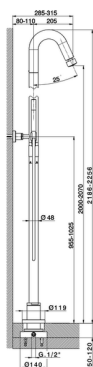

Free standing single lever shower column SHOWER COLUMNS_ST005100

MODEL **ST005100**

Free standing single lever shower column,automatic diverter,pillar leg,not sliding shower bracket,Brass minimalistic one spray handshower,48 mm Brass Round Head Shower,150 cm PVC Flexible Hose

AVAILABLE FINISHINGS

21 21 Chrome

2A 2A Satin Brushed Nickel

CHARACTERISTICS

Single Lever **1**

Cartridge Spare Parts **ZZ93792000**

38 mm Cartridge

Free standing single lever shower column SHOWER COLUMNS_ST005100