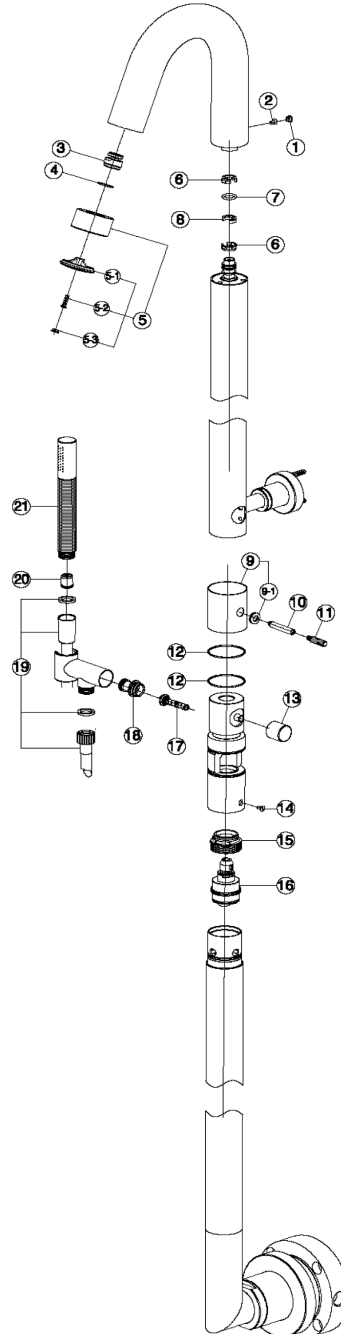

Free standing single lever shower column SHOWER COLUMNS_ST005100

cisal

ST 00505 - ST 000510

ST005100

<https://en.cisal.it/free-standing-single-lever-shower-column-shower-columns-st005100>

Free standing single lever shower column SHOWER COLUMNS_ST005100

cisal

ST 00505 - ST 000510

NR.	DESCRIZIONE DESCRIPTION BESCHREIBUNG DESCRIPTION	N.CODICE CODE NO. WERSKNR. NR.CODE	NR.	DESCRIZIONE DESCRIPTION BESCHREIBUNG DESCRIPTION	N.CODICE CODE NO. WERSKNR. NR.CODE	NR.	DESCRIZIONE DESCRIPTION BESCHREIBUNG DESCRIPTION	N.CODICE CODE NO. WERSKNR. NR.CODE
1	Placchetta per leva neutra Cap for lever Abdeckkappe f/Hebel Plaquette levier	ZZ927110	7	O.R. 11 NBR 75 SH. O.R. 11 NBR 75 SH. O.R. 11 NBR 75 SH. O.R. 11 NBR 75 SH.	ZZ926900	15	Calotta bloccaggio cartuccia Nut for mixing valve Mutter f/Kartusche Ecrou pour cartouche	ZZ937930
2	Vite M.6 Screw M.6 Schraube M.6 Vis M.6	ZZ941090	8	Rondella antifrizione Dichtung fuer Huelse Washer for covering tube Joint pour bague couverture	ZZ941030	16	Cartuccia monocomando Mixing valve Kartusche Cartouche mitigeurs	ZZ937920
3	Snodo 20/22 Joint 20/22 Gelenkstueck 20/22 Rotule 20/22	ZZ941120	9	Canotto copricartuccia Tube for escutcheon Huelse f.Abdeckkappe Canot couvre-cartouche	ZZ937890	17	Asta deviazione completa Complete diverting rod Umstellung Tige inverseur complete	ZZ933140
4	Guarnizione 20,8x16x1,5 Gasket 20,8x16x1,5 Dichtung 20,8x16x1,5 Joint 20,8x16x1,5	ZZ941130	9-1	Guarnizione per canotto copricartuccia Gasket for tube for escutcheon Dichtung Huelse f.Abdeckkappe Joint pour canot couvre-cartouche	ZZ937900	18	Perno di fissaggio Pin Zapfen Vis	ZZ942390
5	Corpo soffione doccia Showerhead's body Koeper der Kopfbrause Corps pomme de douche	ZZ941100	10	Asta leva monocomando Rod for Lever Stange fuer Hebel Tige levier mitigeur	ZZ937910	19	Flex PVC 150 cm Ø14 1/2"x1/2" conico Flex PVC 150 cm Ø14 1/2"x1/2" Braueschl. PVC 150 cm Ø14 1/2"x1/2" Flex.PVC 150 cm Ø14 1/2"x1/2"	ZA009030
5-1	Disco soffione doccia Showerhead's disc Disk der Kopfbrause Disque pour pomme de douche	ZZ941140	11	Terminale leva "LS" Knob for lever "LS" Design Griffelement "LS" Embout levier "LS"	LS010000	20	Valvola anti-ritorno Ø15 per doccia Back-flow valve Ø15 Durchflussverhinderer Ø15 Clapet anti-retour Ø15	ZZ929560
5-2	Vite W.3/16x16 tb. Screw W.3/16x16 tb. Schraube W.3/16x16 tb. Vis W.3/16x16 tb.	ZZ941150	12	Rondella antifrizione Dichtung fuer Huelse Washer for covering tube Joint pour bague couverture	ZZ937940	21	Doccia minimale Minimal handshower Handbrause minimal Douchette minimal	DS014090
5-3	Placchetta Cap Abdeckkappe Plaquette	ZZ941160	13	Pomolo per deviazione Knob for diverter Zugknopf Umsteller Pommeau pour inverseur	ZZ933290			
6	Anello per canna Ring for spout Ring fuer Auslauf Bague pour bec	ZZ941020	14	Vite M.4x8 Screw M.4x8 Schraube M.4x8 Vis M.4x8	ZZ938030			

ST005100

<https://en.cisal.it/free-standing-single-lever-shower-column-shower-columns-st005100>

2026-04-07