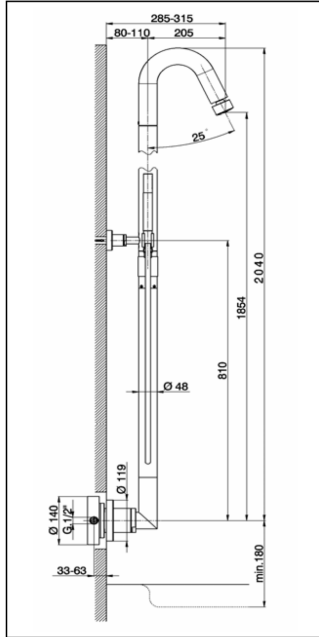

## Free standing single lever shower column SHOWER COLUMNS\_ST005100

MODEL **ST005100**

Free standing single lever shower column,automatic diverter,pillar leg,not sliding shower bracket,Brass minimalistic one spray handshower,48 mm Brass Round Head Shower,150 cm PVC Flexible Hose

### CHARACTERISTICS

Single Lever **1**

Cartridge Spare Parts **ZZ93792000**

**38 mm Cartridge**