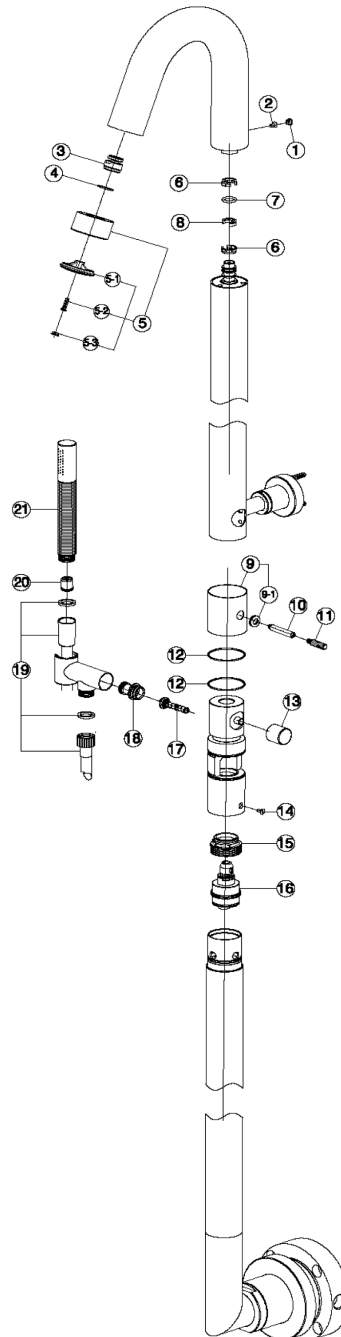

Free standing single lever shower column SHOWER COLUMNS_ST005100

cisal

ST 00505 - ST 000510

ST005100

<https://en.cisal.it/free-standing-single-lever-shower-column-shower-columns-st005100>

Free standing single lever shower column SHOWER COLUMNS_ST005100

cisal

ST 00505 - ST 000510

NR.	DESCRIZIONE DESCRIPTION BESCHREIBUNG DESCRIPTION	N.CODICE CODE NO. WERSKNR. NR.CODE	NR.	DESCRIZIONE DESCRIPTION BESCHREIBUNG DESCRIPTION	N.CODICE CODE NO. WERSKNR. NR.CODE	NR.	DESCRIZIONE DESCRIPTION BESCHREIBUNG DESCRIPTION	N.CODICE CODE NO. WERSKNR. NR.CODE
1	Placchetta per leva neutra Cap for lever Abdeckkappe f/Hebel Plaquette levier	ZZ927110	7	O.R. 11 NBR 75 SH. O.R. 11 NBR 75 SH. O.R. 11 NBR 75 SH. O.R. 11 NBR 75 SH.	ZZ926900	15	Calotta bloccaggio cartuccia Nut for mixing valve Mutter f/Kartusche Ecrou pour cartouche	ZZ937930
2	Vite M.6 Screw M.6 Schraube M.6 Vis M.6	ZZ941090	8	Rondella antifrizione Dichtung fuer Huelse Washer for covering tube Joint pour bague couverture	ZZ941030	16	Cartuccia monocomando Mixing valve Kartusche Cartouche mitigeurs	ZZ937920
3	Snodo 20/22 Joint 20/22 Gelenkstueck 20/22 Rotule 20/22	ZZ941120	9	Canotto copricartuccia Tube for escutcheon Huelse f.Abdeckkappe Canot couvre-cartouche	ZZ937890	17	Asta deviazione completa Complete diverting rod Umstellung Tige inverseur complete	ZZ933140
4	Guarnizione 20,8x16x1,5 Gasket 20,8x16x1,5 Dichtung 20,8x16x1,5 Joint 20,8x16x1,5	ZZ941130	9-1	Guarnizione per canotto copricartuccia Gasket for tube for escutcheon Dichtung Huelse f.Abdeckkappe Joint pour canot couvre-cartouche	ZZ937900	18	Perno di fissaggio Pin Zapfen Vis	ZZ942390
5	Corpo soffione doccia Showerhead's body Koeper der Kopfbrause Corps pomme de douche	ZZ941100	10	Asta leva monocomando Rod for Lever Stange fuer Hebel Tige levier mitigeur	ZZ937910	19	Flex PVC 150 cm Ø14 1/2"x1/2" conico Flex PVC 150 cm Ø14 1/2"x1/2" Braueschl. PVC 150 cm Ø14 1/2"x1/2" Flex.PVC 150 cm Ø14 1/2"x1/2"	ZA009030
5-1	Disco soffione doccia Showerhead's disc Disk der Kopfbrause Disque pour pomme de douche	ZZ941140	11	Terminale leva "LS" Knob for lever "LS" Design Griffelement "LS" Embout levier "LS"	LS010000	20	Valvola anti-ritorno Ø15 per doccia Back-flow valve Ø15 Durchflussverhinderer Ø15 Clapet anti-retour Ø15	ZZ929560
5-2	Vite W.3/16x16 tb. Screw W.3/16x16 tb. Schraube W.3/16x16 tb. Vis W.3/16x16 tb.	ZZ941150	12	Rondella antifrizione Dichtung fuer Huelse Washer for covering tube Joint pour bague couverture	ZZ937940	21	Doccia minimale Minimal handshower Handbrause minimal Douchette minimal	DS014090
5-3	Placchetta Cap Abdeckkappe Plaquette	ZZ941160	13	Pomolo per deviazione Knob for diverter Zugknopf Umsteller Pommeau pour inverseur	ZZ933290			
6	Anello per canna Ring for spout Ring fuer Auslauf Bague pour bec	ZZ941020	14	Vite M.4x8 Screw M.4x8 Schraube M.4x8 Vis M.4x8	ZZ938030			

ST005100

<https://en.cisal.it/free-standing-single-lever-shower-column-shower-columns-st005100>

2026-06-10