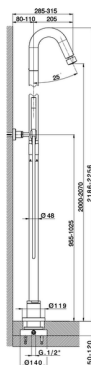

CHARACTERISTICS

Single Lever **1**

Cartridge Spare Parts **ZZ93792000**

38 mm Cartridge