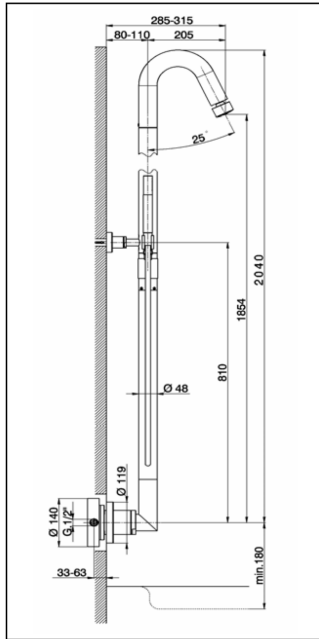

Free standing single lever shower column SHOWER COLUMNS_ST005100

cisal

ST 00505 - ST 000510

ST005100

<https://en.cisal.it/free-standing-single-lever-shower-column-shower-columns-st005100>

Free standing single lever shower column SHOWER COLUMNS_ST005100

cisal

ST 00505 - ST 000510

NR.	DESCRIZIONE DESCRIPTION BESCHREIBUNG DESCRIPTION	N.CODICE CODE NO. WERSKNR. NR.CODE	NR.	DESCRIZIONE DESCRIPTION BESCHREIBUNG DESCRIPTION	N.CODICE CODE NO. WERSKNR. NR.CODE	NR.	DESCRIZIONE DESCRIPTION BESCHREIBUNG DESCRIPTION	N.CODICE CODE NO. WERSKNR. NR.CODE
1	Placchetta per leva neutra Cap for lever Abdeckkappe f/Hebel Plaquette levier	ZZ927110	7	O.R. 11 NBR 75 SH. O.R. 11 NBR 75 SH. O.R. 11 NBR 75 SH. O.R. 11 NBR 75 SH.	ZZ926900	15	Calotta bloccaggio cartuccia Nut for mixing valve Mutter f/Kartusche Ecrou pour cartouche	ZZ937930
2	Vite M.6 Screw M.6 Schraube M.6 Vis M.6	ZZ941090	8	Rondella antifrizione Dichtung fuer Huelse Washer for covering tube Joint pour bague couverture	ZZ941030	16	Cartuccia monocomando Mixing valve Kartusche Cartouche mitigeurs	ZZ937920
3	Snodo 20/22 Joint 20/22 Gelenkstueck 20/22 Rotule 20/22	ZZ941120	9	Canotto copricartuccia Tube for escutcheon Huelse f.Abdeckkappe Canot couvre-cartouche	ZZ937890	17	Asta deviazione completa Complete diverting rod Umstellung Tige inverseur complete	ZZ933140
4	Guarnizione 20,8x16x1,5 Gasket 20,8x16x1,5 Dichtung 20,8x16x1,5 Joint 20,8x16x1,5	ZZ941130	9-1	Guarnizione per canotto copricartuccia Gasket for tube for escutcheon Dichtung Huelse f.Abdeckkappe Joint pour canot couvre-cartouche	ZZ937900	18	Perno di fissaggio Pin Zapfen Vis	ZZ942390
5	Corpo soffione doccia Showerhead's body Koeper der Kopfbrause Corps pomme de douche	ZZ941100	10	Asta leva monocomando Rod for Lever Stange fuer Hebel Tige levier mitigeur	ZZ937910	19	Flex PVC 150 cm Ø14 1/2"x1/2" conico Flex PVC 150 cm Ø14 1/2"x1/2" Braueschl. PVC 150 cm Ø14 1/2"x1/2" Flex.PVC 150 cm Ø14 1/2"x1/2"	ZA009030
5-1	Disco soffione doccia Showerhead's disc Disk der Kopfbrause Disque pour pomme de douche	ZZ941140	11	Terminale leva "LS" Knob for lever "LS" Design Griffelement "LS" Embout levier "LS"	LS010000	20	Valvola anti-ritorno Ø15 per doccia Back-flow valve Ø15 Durchflussverhinderer Ø15 Clapet anti-retour Ø15	ZZ929560
5-2	Vite W.3/16x16 tb. Screw W.3/16x16 tb. Schraube W.3/16x16 tb. Vis W.3/16x16 tb.	ZZ941150	12	Rondella antifrizione Dichtung fuer Huelse Washer for covering tube Joint pour bague couverture	ZZ937940	21	Doccia minimale Minimal handshower Handbrause minimal Douchette minimal	DS014090
5-3	Placchetta Cap Abdeckkappe Plaquette	ZZ941160	13	Pomolo per deviazione Knob for diverter Zugknopf Umsteller Pommeau pour inverseur	ZZ933290			
6	Anello per canna Ring for spout Ring fuer Auslauf Bague pour bec	ZZ941020	14	Vite M.4x8 Screw M.4x8 Schraube M.4x8 Vis M.4x8	ZZ938030			

ST005100

<https://en.cisal.it/free-standing-single-lever-shower-column-shower-columns-st005100>

2026-06-10