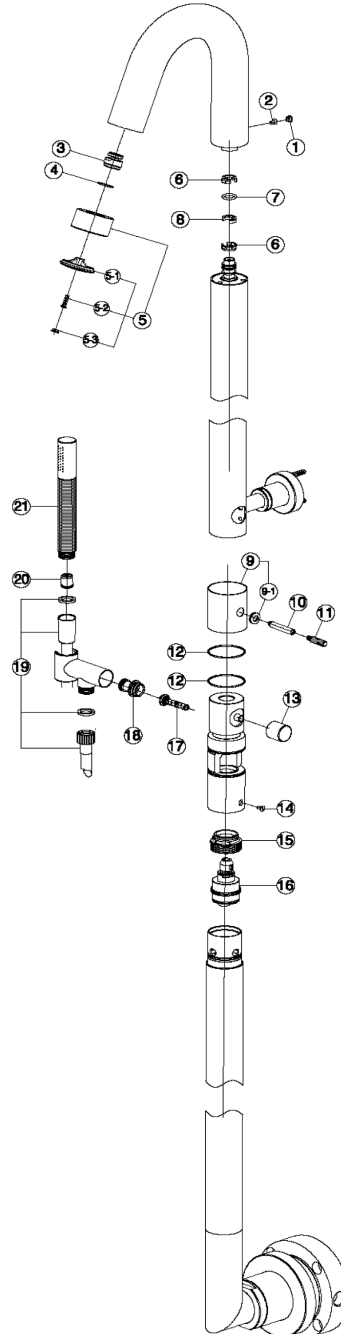

## Free standing single lever shower column SHOWER COLUMNS\_ST005100

MODEL **ST005100**

Free standing single lever shower column,automatic diverter,pillar leg,not sliding shower bracket,Brass minimalistic one spray handshower,48 mm Brass Round Head Shower,150 cm PVC Flexible Hose

### CHARACTERISTICS

Single Lever **1**

Cartridge Spare Parts **ZZ93792000**

**38 mm Cartridge**

## Free standing single lever shower column SHOWER COLUMNS\_ST005100