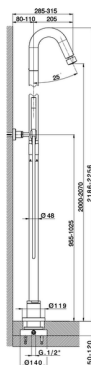

## Free standing single lever shower column SHOWER COLUMNS\_ST005100

MODEL **ST005100**

Free standing single lever shower column,automatic diverter,pillar leg,not sliding shower bracket,Brass minimalistic one spray handshower,48 mm Brass Round Head Shower,150 cm PVC Flexible Hose

### AVAILABLE FINISHINGS

**21** 21 Chrome

**2A** 2A Satin Brushed Nickel

### CHARACTERISTICS

Single Lever **1**

Cartridge Spare Parts **ZZ93792000**

**38 mm Cartridge**