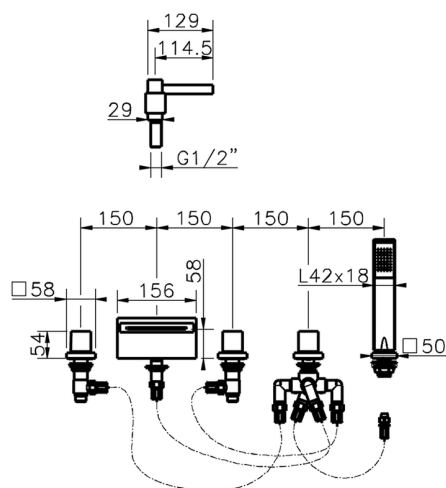

Deck-mounted 5-hole bath mixer ROADSTER ACCENT_RA000260

MODEL **RA000260**

Deck-mounted 5-hole bath mixer, 2 outlet diverter, Quad one spray handshower, 150 cm. Pull-out flexible hose

AVAILABLE FINISHINGS

-  **21** 21 Chrome
-  **2B** 2B Polished Nickel
-  **2F** 2F Brushed Nickel
-  **2Q** 2Q Black Titanium
-  **40** 40 Matt Black
-  **4Q** 4Q Matt White

CHARACTERISTICS

2024-12-22