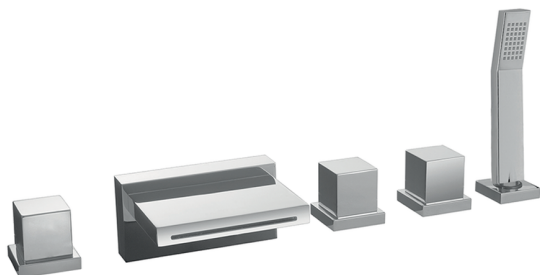

Deck-mounted 5-hole bath mixer ROADSTER ACCENT_RA000260

MODEL **RA000260**

Deck-mounted 5-hole bath mixer, 2 outlet diverter, Quad one spray handshower, 150 cm. Pull-out flexible hose

AVAILABLE FINISHINGS

-  **21** 21 Chrome
-  **2B** 2B Polished Nickel
-  **2F** 2F Brushed Nickel
-  **2Q** 2Q Black Titanium
-  **40** 40 Matt Black
-  **4Q** 4Q Matt White

CHARACTERISTICS

2024-12-22