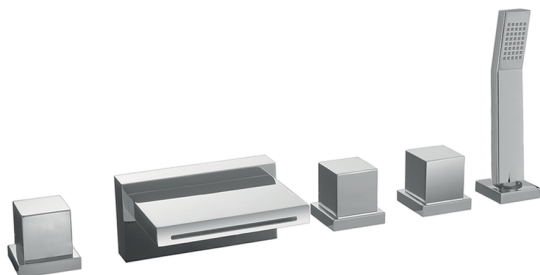

## Deck-mounted 5-hole bath mixer ROADSTER ACCENT\_RA000260

MODEL **RA000260**

Deck-mounted 5-hole bath mixer, 2 outlet diverter, Quad one spray handshower, 150 cm. Pull-out flexible hose

### AVAILABLE FINISHINGS

-  **21** 21 Chrome
-  **2B** 2B Polished Nickel
-  **2F** 2F Brushed Nickel
-  **2Q** 2Q Black Titanium
-  **40** 40 Matt Black
-  **4Q** 4Q Matt White