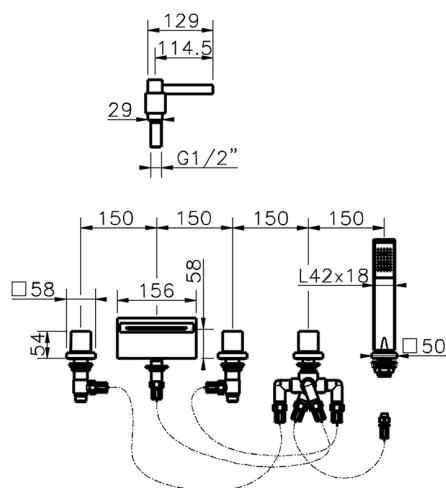

CHARACTERISTICS

2024-12-22