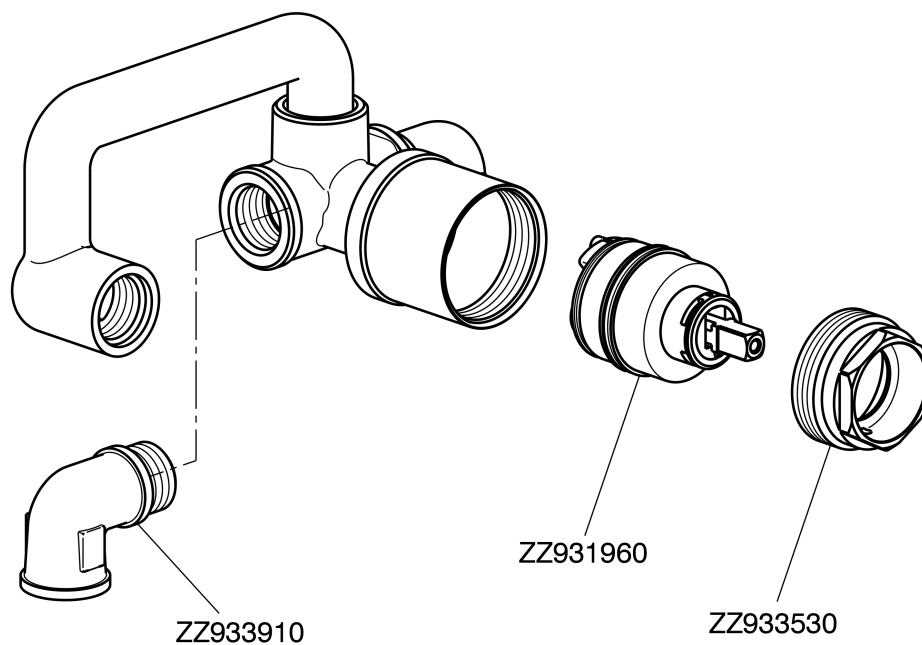

Concealed part for single lever washbasin mixer CONCEALED_ZA006510

MODEL **ZA006510**

Concealed part for single lever washbasin mixer, without trim kit

AVAILABLE FINISHINGS

04 04 Without finishing

CHARACTERISTICS

Concealed **1**
 Cartridge Spare Parts **ZZ93196000**
38 mm Cartridge

Piastra/Plate/Plaque/Platte/Placa

2-3mm: XX 22-55 YY 53-87

10mm: XX 15-40 YY 45-70

Concealed part for single lever washbasin mixer CONCEALED_ZA006510

ZA006510

<https://en.cisal.it/concealed-part-for-single-lever-washbasin-mixer-concealed-za006510>

2026-04-30