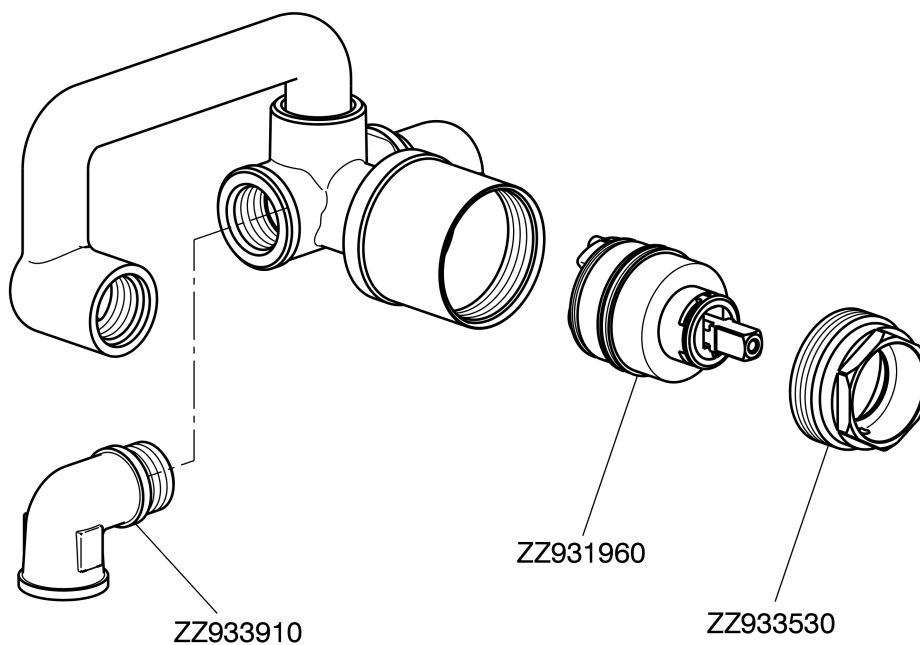

Concealed part for single lever washbasin mixer CONCEALED_ZA006510

MODEL **ZA006510**

Concealed part for single lever washbasin mixer, without trim kit

AVAILABLE FINISHINGS

04 04 Without finishing

CHARACTERISTICS

Concealed **1**
 Cartridge Spare Parts **ZZ93196000**
38 mm Cartridge

Piastra/Plate/Plaque/Platte/Placa

2-3mm: XX 22-55 YY 53-87

10mm: XX 15-40 YY 45-70

Concealed part for single lever washbasin mixer CONCEALED_ZA006510

ZA006510

<https://en.cisal.it/concealed-part-for-single-lever-washbasin-mixer-concealed-za006510>

2026-04-09