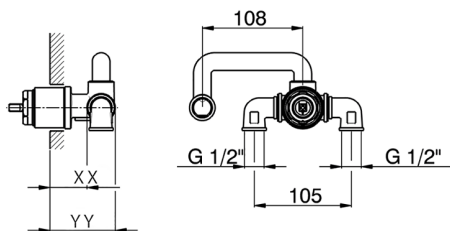

Concealed part for single lever washbasin mixer CONCEALED_ZA006510

MODEL **ZA006510**

Concealed part for single lever washbasin mixer, without trim kit

AVAILABLE FINISHINGS

04 04 Without finishing

CHARACTERISTICS

Concealed **1**
 Cartridge Spare Parts **ZZ93196000**
38 mm Cartridge

Piastra/Plate/Plaque/Platte/Placa

2-3mm: XX 22-55 YY 53-87

10mm: XX 15-40 YY 45-70

Concealed part for single lever washbasin mixer CONCEALED_ZA006510

ZA006510

<https://en.cisal.it/concealed-part-for-single-lever-washbasin-mixer-concealed-za006510>

2026-04-09