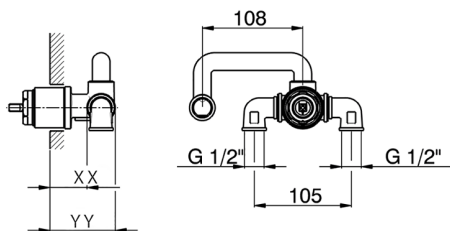

## Concealed part for single lever washbasin mixer CONCEALED\_ZA006510

MODEL **ZA006510**

Concealed part for single lever washbasin mixer, without trim kit

AVAILABLE FINISHINGS

**04** 04 Without finishing

CHARACTERISTICS

Concealed **1**  
 Cartridge Spare Parts **ZZ93196000**  
**38 mm Cartridge**

Piastra/Plate/Plaque/Platte/Placa

2-3mm: XX 22-55 YY 53-87

10mm: XX 15-40 YY 45-70

## Concealed part for single lever washbasin mixer CONCEALED\_ZA006510

ZA006510

<https://en.cisal.it/concealed-part-for-single-lever-washbasin-mixer-concealed-za006510>

2026-06-13