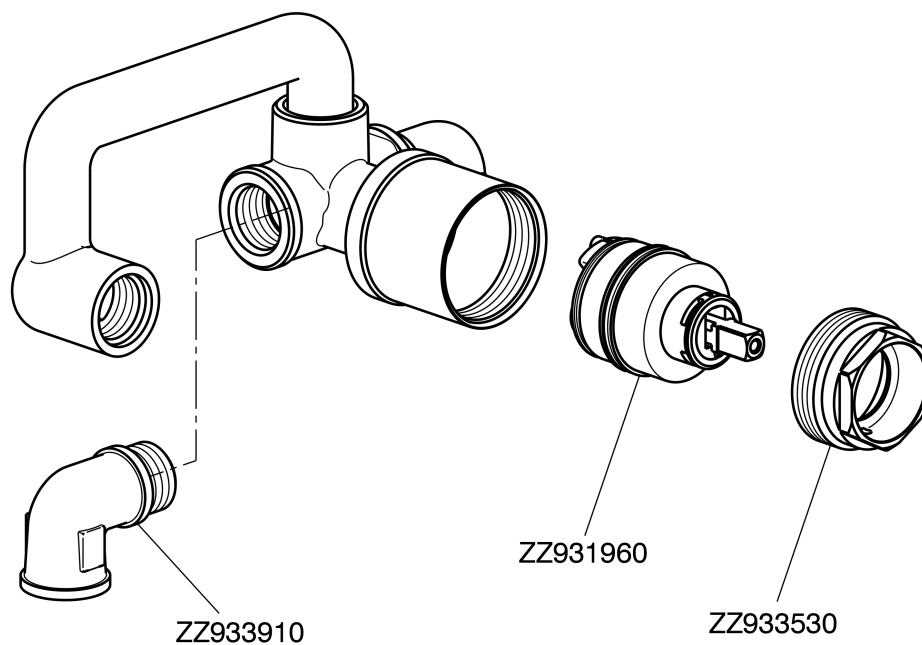

## Concealed part for single lever washbasin mixer CONCEALED\_ZA006510

MODEL **ZA006510**

Concealed part for single lever washbasin mixer, without trim kit

AVAILABLE FINISHINGS

CHARACTERISTICS

Concealed **1**  
 Cartridge Spare Parts **ZZ93196000**  
**38 mm Cartridge**

Piastra/Plate/Plaque/Platte/Placa

2-3mm: XX 22-55 YY 53-87

10mm: XX 15-40 YY 45-70

## Concealed part for single lever washbasin mixer CONCEALED\_ZA006510

ZA006510

<https://en.cisal.it/concealed-part-for-single-lever-washbasin-mixer-concealed-za006510>

2026-04-30