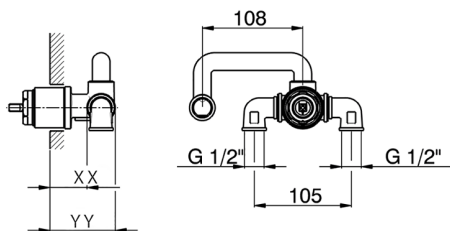

Concealed part for single lever washbasin mixer CONCEALED_ZA006510

MODEL **ZA006510**

Concealed part for single lever washbasin mixer, without trim kit

AVAILABLE FINISHINGS

04 04 Without finishing

CHARACTERISTICS

Concealed **1**
 Cartridge Spare Parts **ZZ93196000**
38 mm Cartridge

Piastra/Plate/Plaque/Platte/Placa

2-3mm: XX 22-55 YY 53-87

10mm: XX 15-40 YY 45-70

Concealed part for single lever washbasin mixer CONCEALED_ZA006510

ZA006510

<https://en.cisal.it/concealed-part-for-single-lever-washbasin-mixer-concealed-za006510>

2026-04-30