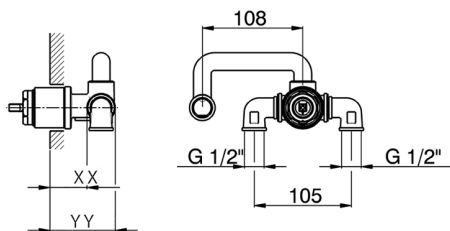

## Concealed part for single lever washbasin mixer CONCEALED\_ZA006510

MODEL **ZA006510**

Concealed part for single lever washbasin mixer, without trim kit

AVAILABLE FINISHINGS

CHARACTERISTICS

Concealed **1**  
 Cartridge Spare Parts **ZZ93196000**  
**38 mm Cartridge**

Piastra/Plate/Plaque/Platte/Placa

2-3mm: XX 22-55 YY 53-87

10mm: XX 15-40 YY 45-70

## Concealed part for single lever washbasin mixer CONCEALED\_ZA006510

ZA006510

<https://en.cisal.it/concealed-part-for-single-lever-washbasin-mixer-concealed-za006510>

2026-04-30