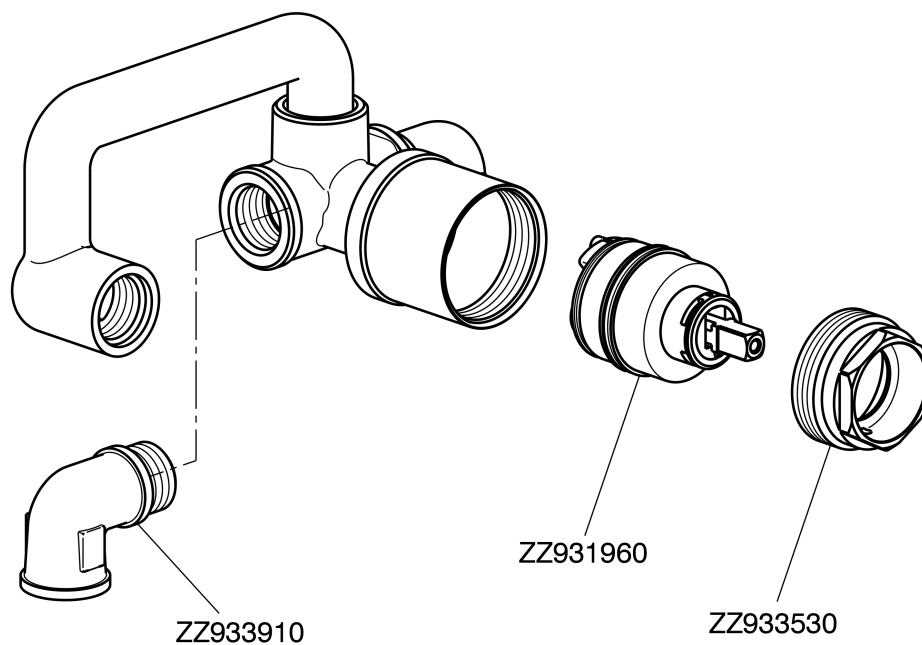

## Concealed part for single lever washbasin mixer CONCEALED\_ZA006510

MODEL **ZA006510**

Concealed part for single lever washbasin mixer, without trim kit

AVAILABLE FINISHINGS

**04** 04 Without finishing

CHARACTERISTICS

Concealed **1**  
 Cartridge Spare Parts **ZZ93196000**  
**38 mm Cartridge**

Piastra/Plate/Plaque/Platte/Placa

2-3mm: XX 22-55 YY 53-87

10mm: XX 15-40 YY 45-70

## Concealed part for single lever washbasin mixer CONCEALED\_ZA006510

ZA006510

<https://en.cisal.it/concealed-part-for-single-lever-washbasin-mixer-concealed-za006510>

2026-06-13