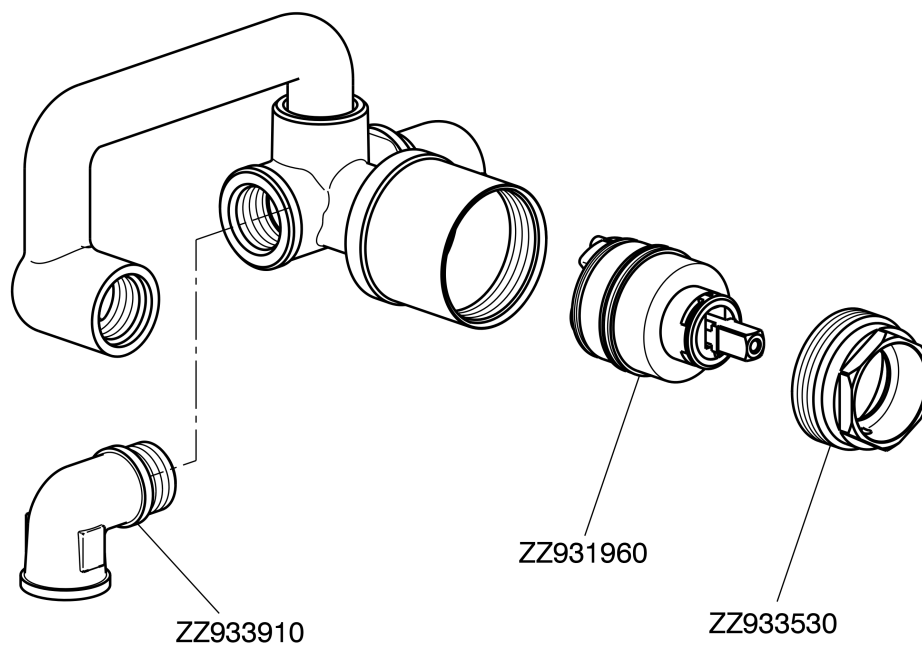

## Concealed part for single lever washbasin mixer CONCEALED\_ZA006510

ZA006510

<https://en.cisal.it/concealed-part-for-single-lever-washbasin-mixer-concealed-za006510>

2026-04-29