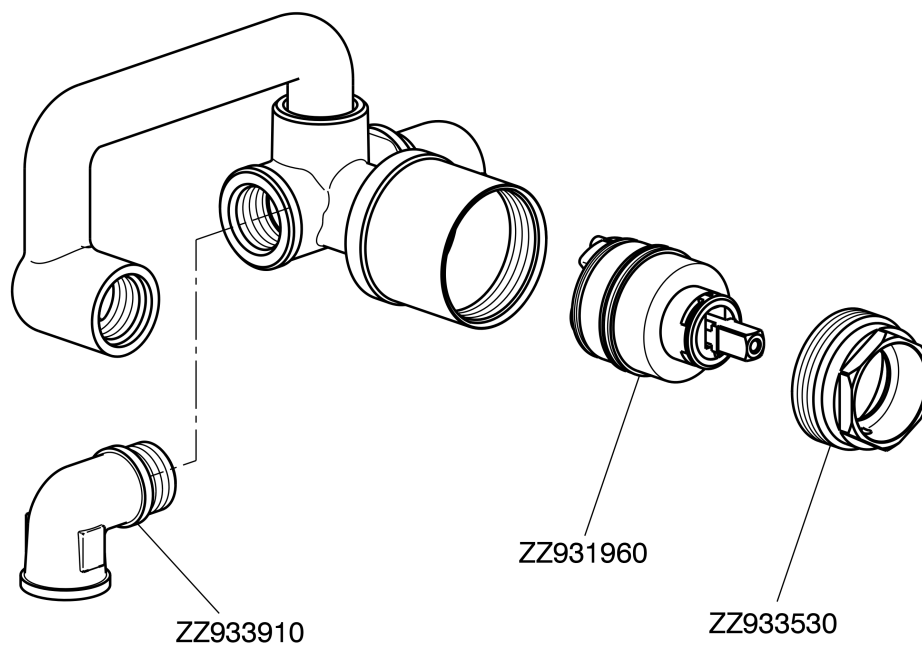

Concealed part for single lever washbasin mixer CONCEALED_ZA006510

ZA006510

<https://en.cisal.it/concealed-part-for-single-lever-washbasin-mixer-concealed-za006510>

2026-04-30