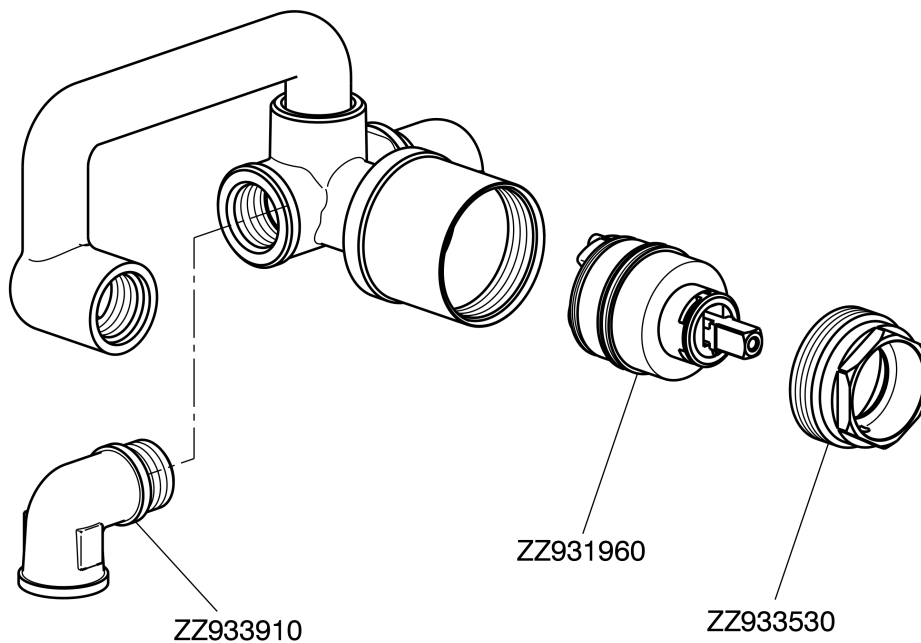

Concealed part for single lever washbasin mixer CONCEALED_ZA006510

ZA006510

<https://en.cisal.it/concealed-part-for-single-lever-washbasin-mixer-concealed-za006510>

2026-06-13