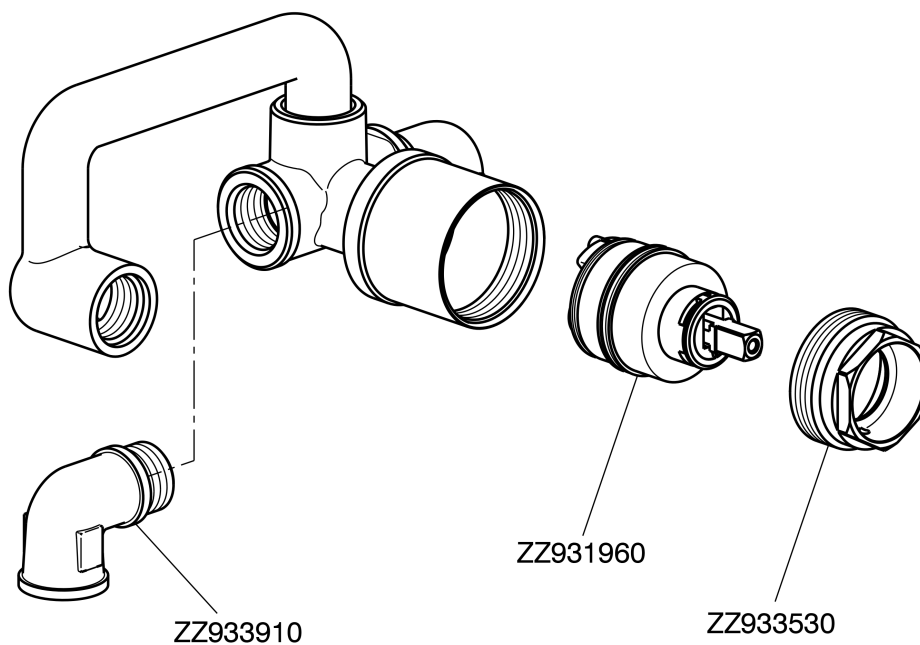

Concealed part for single lever washbasin mixer CONCEALED_ZA006510

ZA006510

<https://en.cisal.it/concealed-part-for-single-lever-washbasin-mixer-concealed-za006510>

2026-05-20