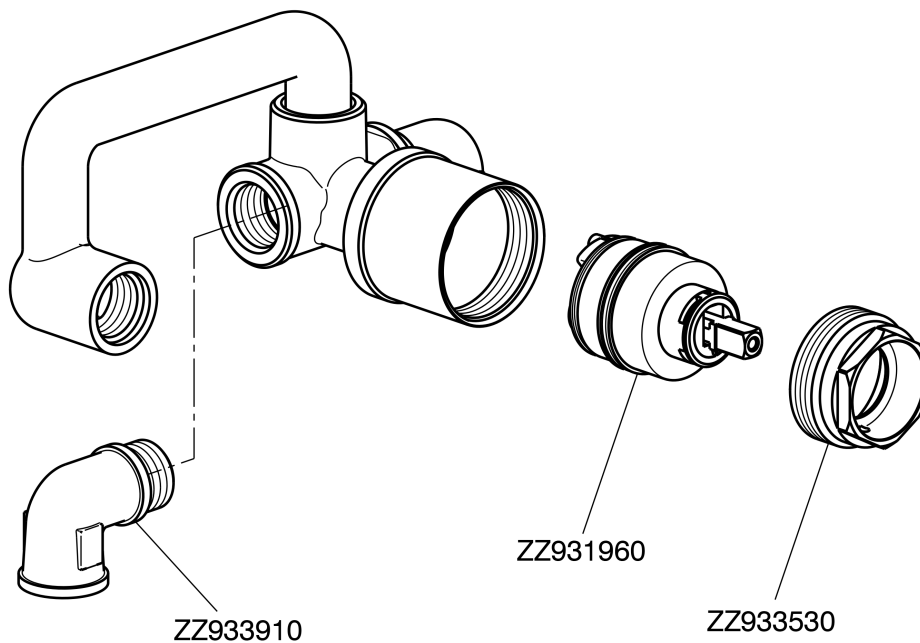

Concealed part for single lever washbasin mixer CONCEALED_ZA006510

ZA006510

<https://en.cisal.it/concealed-part-for-single-lever-washbasin-mixer-concealed-za006510>

2026-04-09