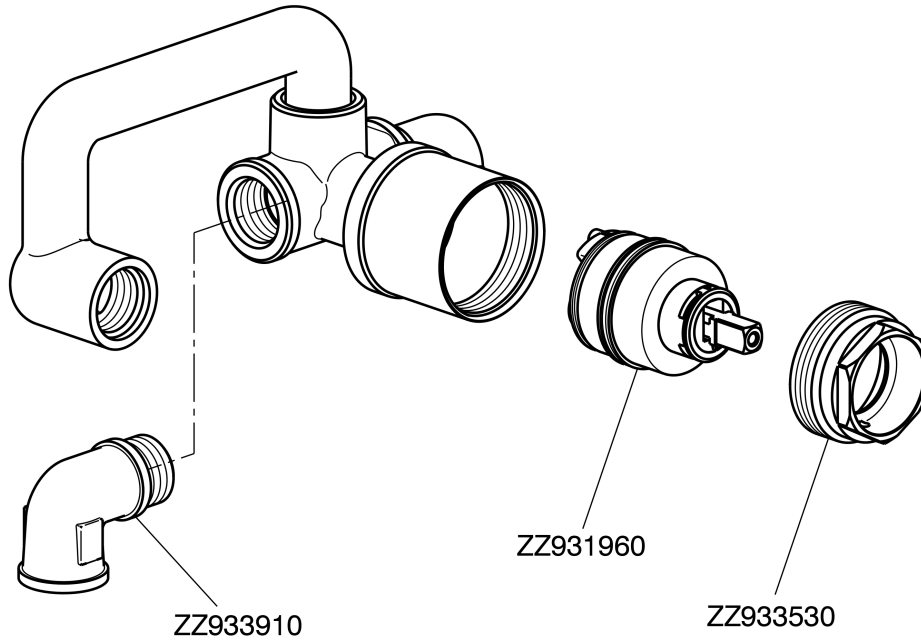

Concealed part for single lever washbasin mixer CONCEALED_ZA006510

ZA006510

<https://en.cisal.it/concealed-part-for-single-lever-washbasin-mixer-concealed-za006510>

2026-06-13