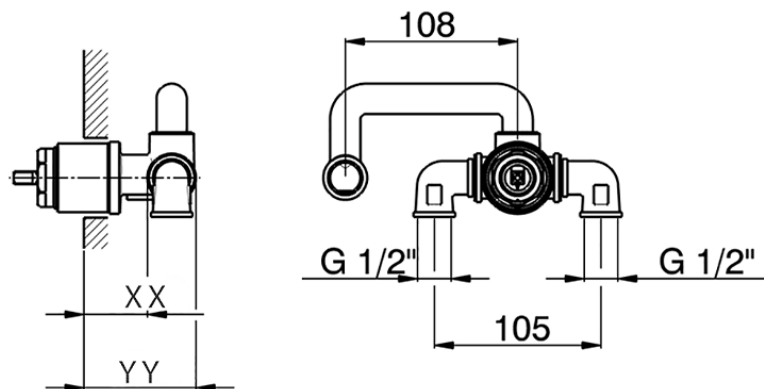

Concealed part for single lever washbasin mixer CONCEALED_ZA006510

Piastra/Plate/Plaque/Platte/Placa

2-3mm: XX 22-55 YY 53-87

10mm: XX 15-40 YY 45-70