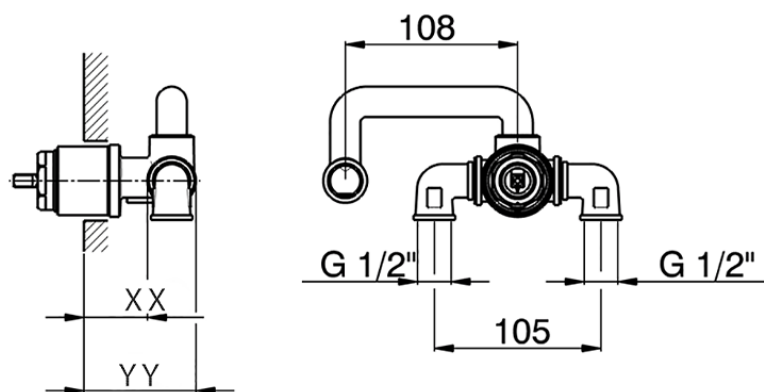

Concealed part for single lever washbasin mixer CONCEALED_ZA006510

Piastra/Plate/Plaque/Platte/Placa

2-3mm: XX 22-55 YY 53-87

10mm: XX 15-40 YY 45-70