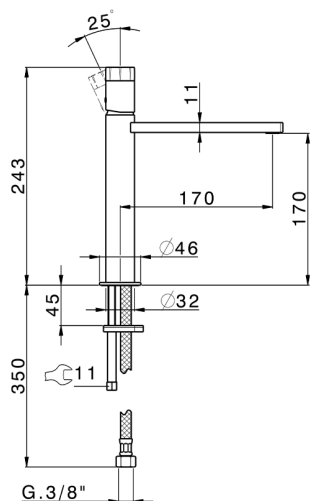

Single lever 'medium' washbasin mixer MARBLE X32_X6001504

MODEL **X6001504**

Single lever 'medium' washbasin mixer, without automatic pop-up waste, G.3/8" stainless steel flexible hose, with marble lever, Inox AISI 316L

AVAILABLE FINISHINGS

5X 5X Brushed Stainless Steel/Marquina Black Ma

CHARACTERISTICS

Cartridge Spare Parts **ZZ96550000**

25 mm Cartridge

Single lever 'medium' washbasin mixer MARBLE X32_X6001504

X6001504

<https://en.cisal.it/single-lever-medium-washbasin-mixer-marble-x32-x6001504>