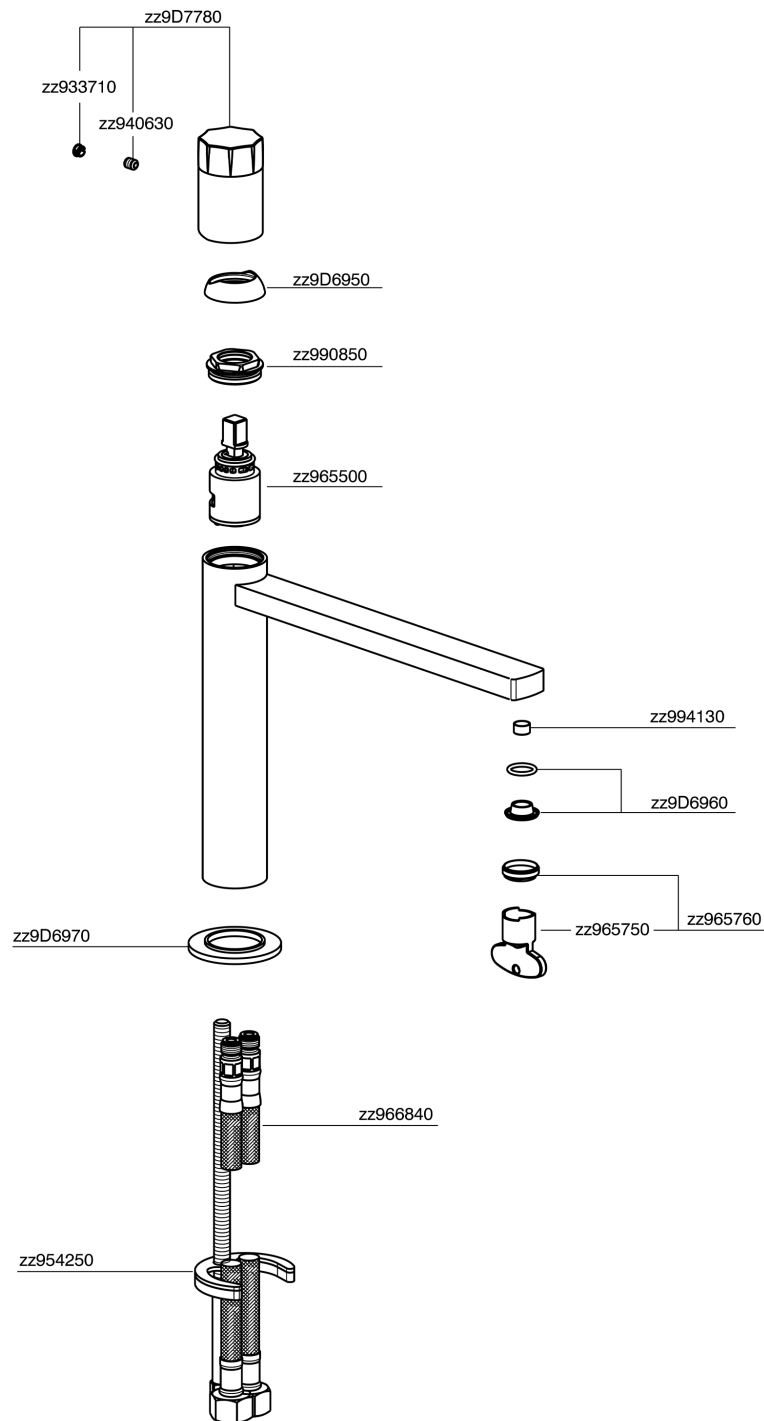

Single lever 'medium' washbasin mixer MARBLE X32_X6001504

MODEL **X6001504**

Single lever 'medium' washbasin mixer, without automatic pop-up waste, G.3/8" stainless steel flexible hose, with marble lever, Inox AISI 316L

AVAILABLE FINISHINGS

5X 5X Brushed Stainless Steel/Marquina Black Ma

CHARACTERISTICS

Cartridge Spare Parts **ZZ96550000**

25 mm Cartridge

Single lever 'medium' washbasin mixer MARBLE X32_X6001504

X6001504

<https://en.cisal.it/single-lever-medium-washbasin-mixer-marble-x32-x6001504>