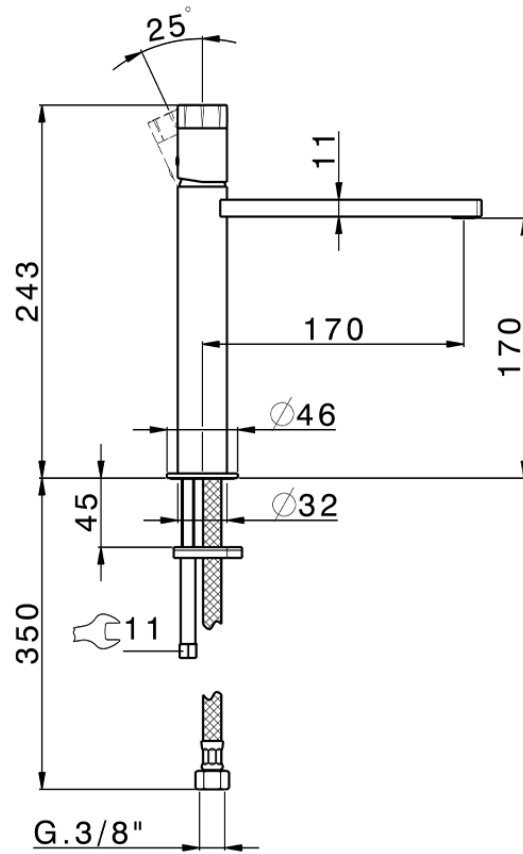

## Single lever 'medium' washbasin mixer MARBLE X32\_X6001504

X6001504

<https://en.cisal.it/single-lever-medium-washbasin-mixer-marble-x32-x6001504>

2026-02-23