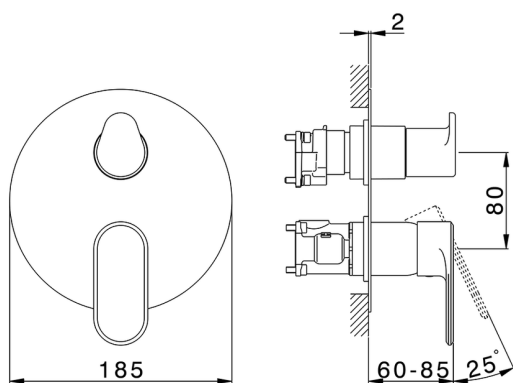

## Exposed part for Single Lever One Box Valve LINEAVIVA\_LV0BM030

MODEL **LV0BM030**

Exposed part for Single Lever One Box Valve, with 2-3 outlet diverter, Minimum depth of installation: 67 mm, without concealed part, for items ZA00B030-ZA00B031

### CHARACTERISTICS

Cartridge Spare Parts **ZZ97179000**

**35 mm Cartridge**

Installation **Concealed**

Required concealed parts **ZA00B031**

**ZA00B030**