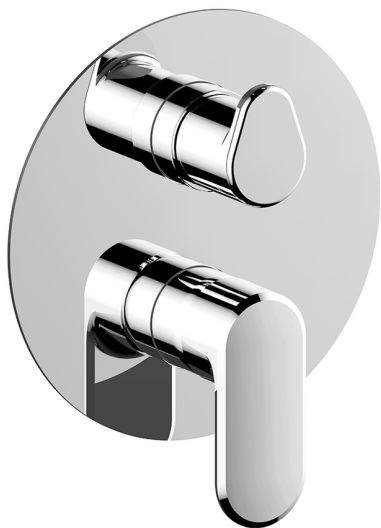

## Exposed part for Single Lever One Box Valve LINEAVIVA\_LV0BM030

MODEL **LV0BM030**

Exposed part for Single Lever One Box Valve, with 2-3 outlet diverter, Minimum depth of installation: 67 mm, without concealed part, for items ZA00B030-ZA00B031

### CHARACTERISTICS

Cartridge Spare Parts **ZZ97179000**

**35 mm Cartridge**

Installation **Concealed**

Required concealed parts **ZA00B031**

**ZA00B030**

## Exposed part for Single Lever One Box Valve LINEAVIVA\_LV0BM030

LV0BM030

<https://en.cisal.it/exposed-part-for-single-lever-one-box-valve-lineaviva-lv0bm030>

## One Box Universal Concealed Part ONE BOX\_ZA00B031

MODEL **ZA00B031**

One Box Universal Concealed Part, for 1, 2 or 3 outlet thermostatic or single lever, without trim kit, with noise reducers, with sealing gasket