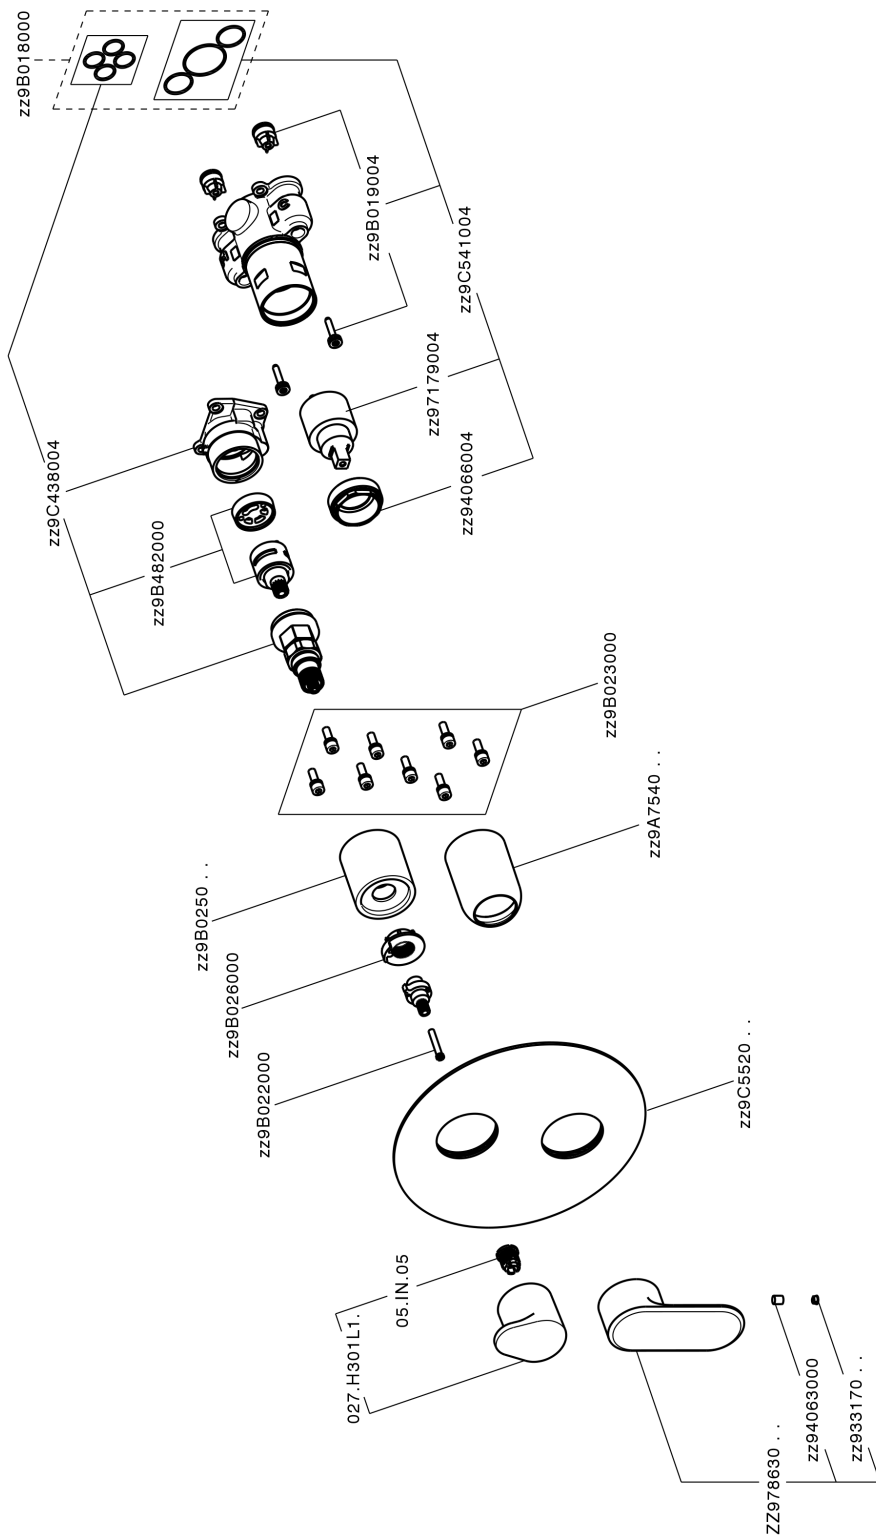

## Exposed part for Single Lever One Box Valve LINEAVIVA\_LV0BM030

MODEL **LV0BM030**

Exposed part for Single Lever One Box Valve, with 2-3 outlet diverter, Minimum depth of installation: 67 mm, without concealed part, for items ZA00B030-ZA00B031

### CHARACTERISTICS

Cartridge Spare Parts **ZZ97179000**

**35 mm Cartridge**

Installation **Concealed**

Required concealed parts **ZA00B031**

**ZA00B030**

## Exposed part for Single Lever One Box Valve LINEAVIVA\_LV0BM030

LV0BM030

<https://en.cisal.it/exposed-part-for-single-lever-one-box-valve-lineaviva-lv0bm030>

## One Box Universal Concealed Part ONE BOX\_ZA00B031

MODEL **ZA00B031**

One Box Universal Concealed Part, for 1, 2 or 3 outlet thermostatic or single lever, without trim kit, with noise reducers, with sealing gasket