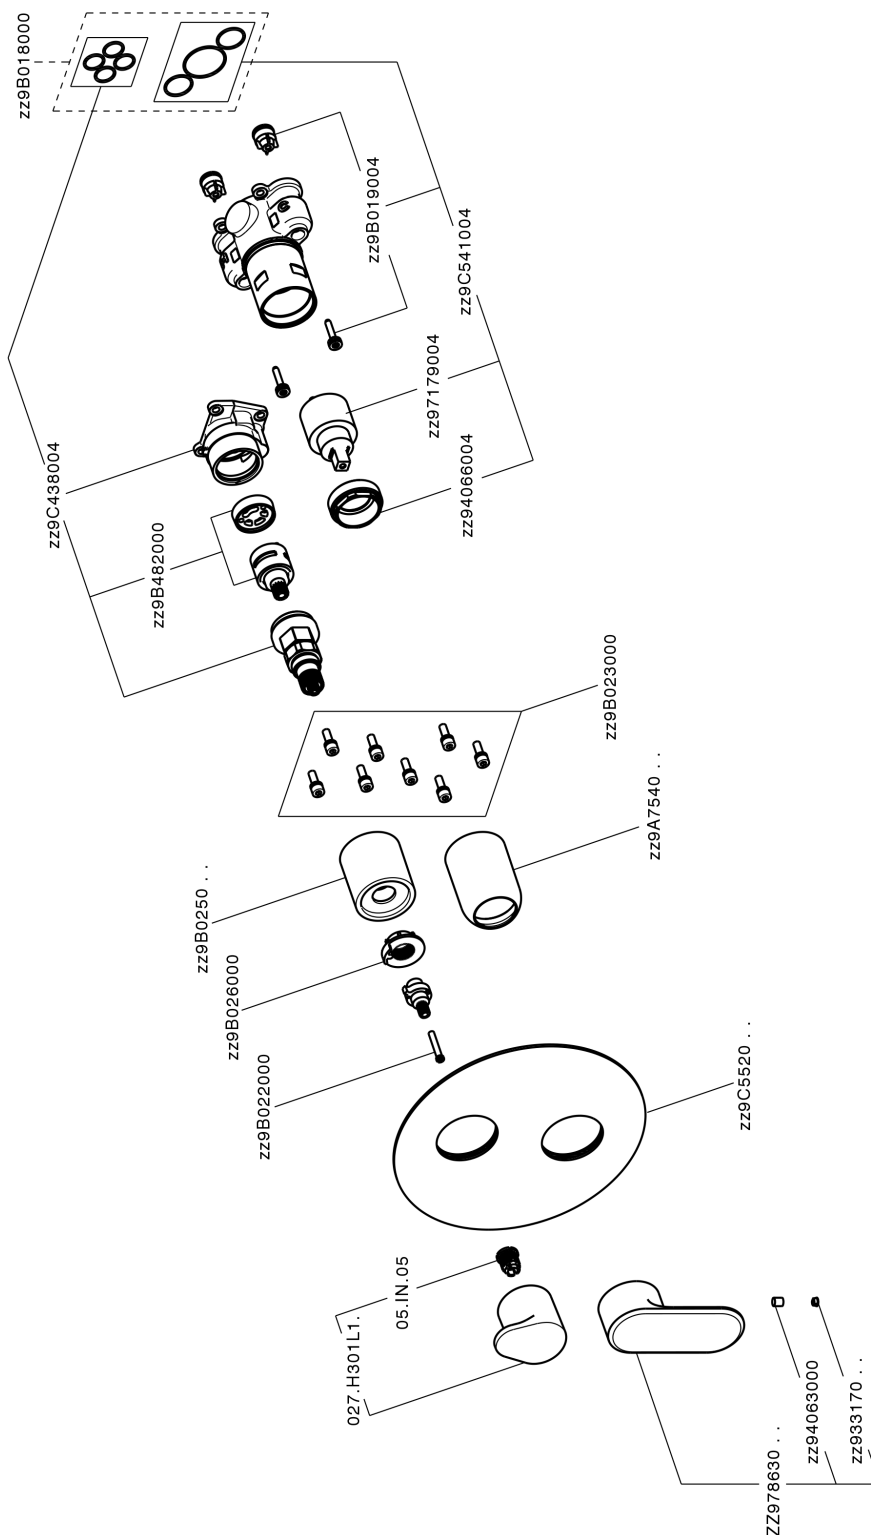

Exposed part for Single Lever One Box Valve LINEAVIVA_LV0BM030

LV0BM030

<https://en.cisal.it/exposed-part-for-single-lever-one-box-valve-lineaviva-lv0bm030>

One Box Universal Concealed Part ONE BOX_ZA00B031

ZA00B031

<https://en.cisal.it/one-box-universal-concealed-part-one-box-za00b031>

One Box Universal Concealed Part ONE BOX_ZA00B030

ZA00B030

<https://en.cisal.it/one-box-universal-concealed-part-one-box-za00b030>

2024-11-27