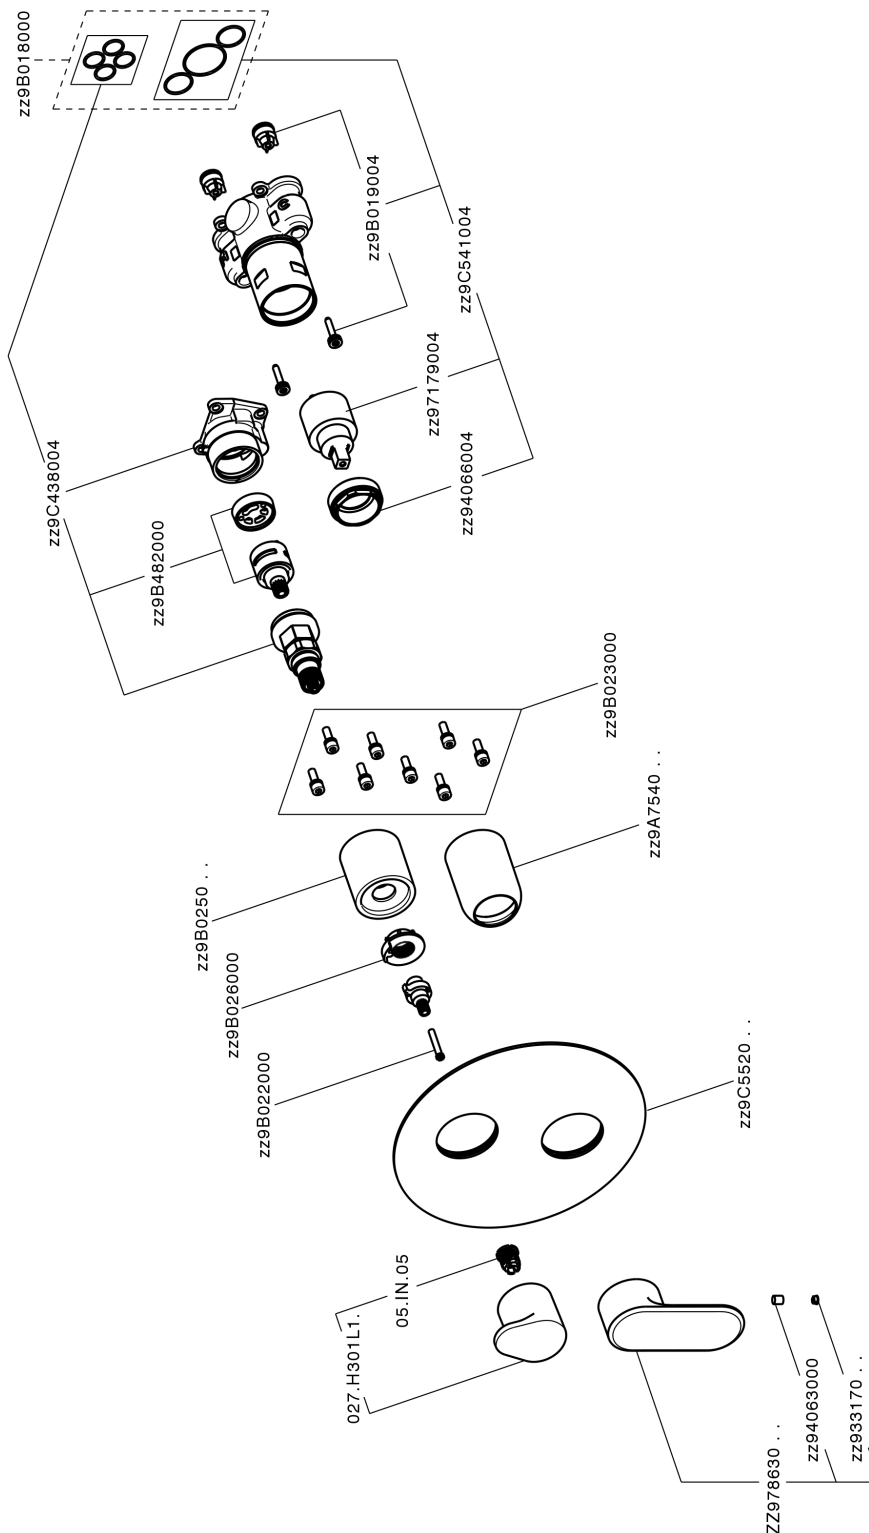

Exposed part for Single Lever One Box Valve LINEAVIVA_LV0BM030

MODEL **LV0BM030**

Exposed part for Single Lever One Box Valve, with 2-3 outlet diverter, Minimum depth of installation: 67 mm, without concealed part, for items ZA00B030-ZA00B031

AVAILABLE FINISHINGS

-  **21** 21 Chrome
-  **2B** 2B Polished Nickel
-  **2F** 2F Brushed Nickel
-  **40** 40 Matt Black
-  **4Q** 4Q Matt White

CHARACTERISTICS

Cartridge Spare Parts **ZZ97179000**

35 mm Cartridge

Installation **Concealed**

Required concealed parts **ZA00B031**

ZA00B030

Exposed part for Single Lever One Box Valve LINEAVIVA_LV0BM030

LV0BM030

<https://en.cisal.it/exposed-part-for-single-lever-one-box-valve-lineaviva-lv0bm030>

One Box Universal Concealed Part ONE BOX_ZA00B031

MODEL **ZA00B031**

One Box Universal Concealed Part, for 1, 2 or 3 outlet thermostatic or single lever, without trim kit, with noise reducers, with sealing gasket