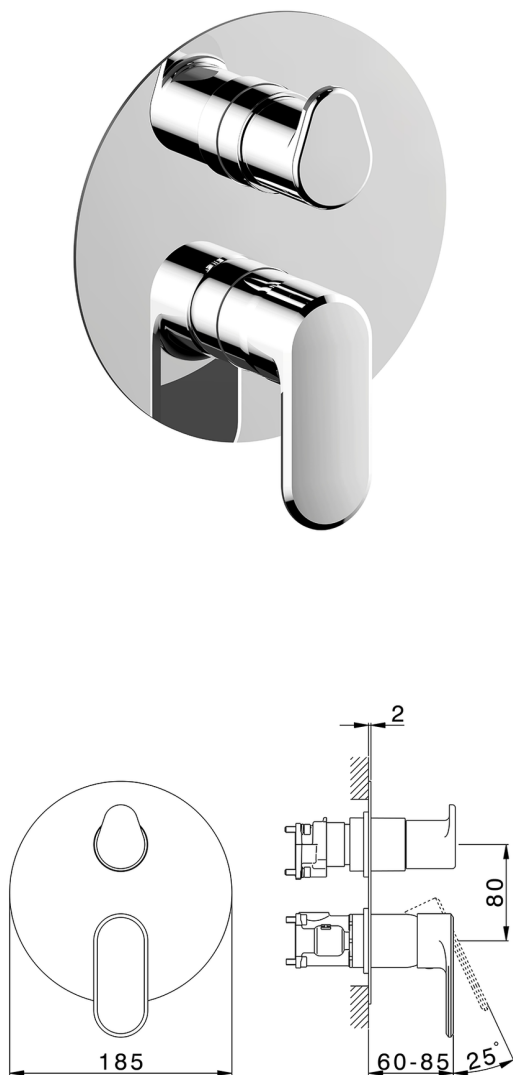

Exposed part for Single Lever One Box Valve LINEAVIVA_LV0BM030

MODEL **LV0BM030**

Exposed part for Single Lever One Box Valve, with 2-3 outlet diverter, Minimum depth of installation: 67 mm, without concealed part, for items ZA00B030-ZA00B031

AVAILABLE FINISHINGS

-  **21** 21 Chrome
-  **2B** 2B Polished Nickel
-  **2F** 2F Brushed Nickel
-  **40** 40 Matt Black
-  **4Q** 4Q Matt White

CHARACTERISTICS

Cartridge Spare Parts **ZZ97179000**

35 mm Cartridge

Installation **Concealed**

Required concealed parts **ZA00B031**

ZA00B030

Exposed part for Single Lever One Box Valve LINEAVIVA_LV0BM030

LV0BM030

<https://en.cisal.it/exposed-part-for-single-lever-one-box-valve-lineaviva-lv0bm030>

One Box Universal Concealed Part ONE BOX_ZA00B031

MODEL **ZA00B031**

One Box Universal Concealed Part, for 1, 2 or 3 outlet thermostatic or single lever, without trim kit, with noise reducers, with sealing gasket