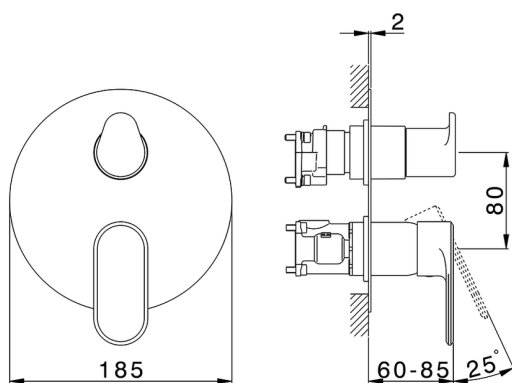

## Exposed part for Single Lever One Box Valve LINEAVIVA\_LV0BM030

MODEL **LV0BM030**

Exposed part for Single Lever One Box Valve, with 2-3 outlet diverter, Minimum depth of installation: 67 mm, without concealed part, for items ZA00B030-ZA00B031

### CHARACTERISTICS

Cartridge Spare Parts **ZZ97179000**

**35 mm Cartridge**

Installation **Concealed**

Required concealed parts **ZA00B031**

**ZA00B030**