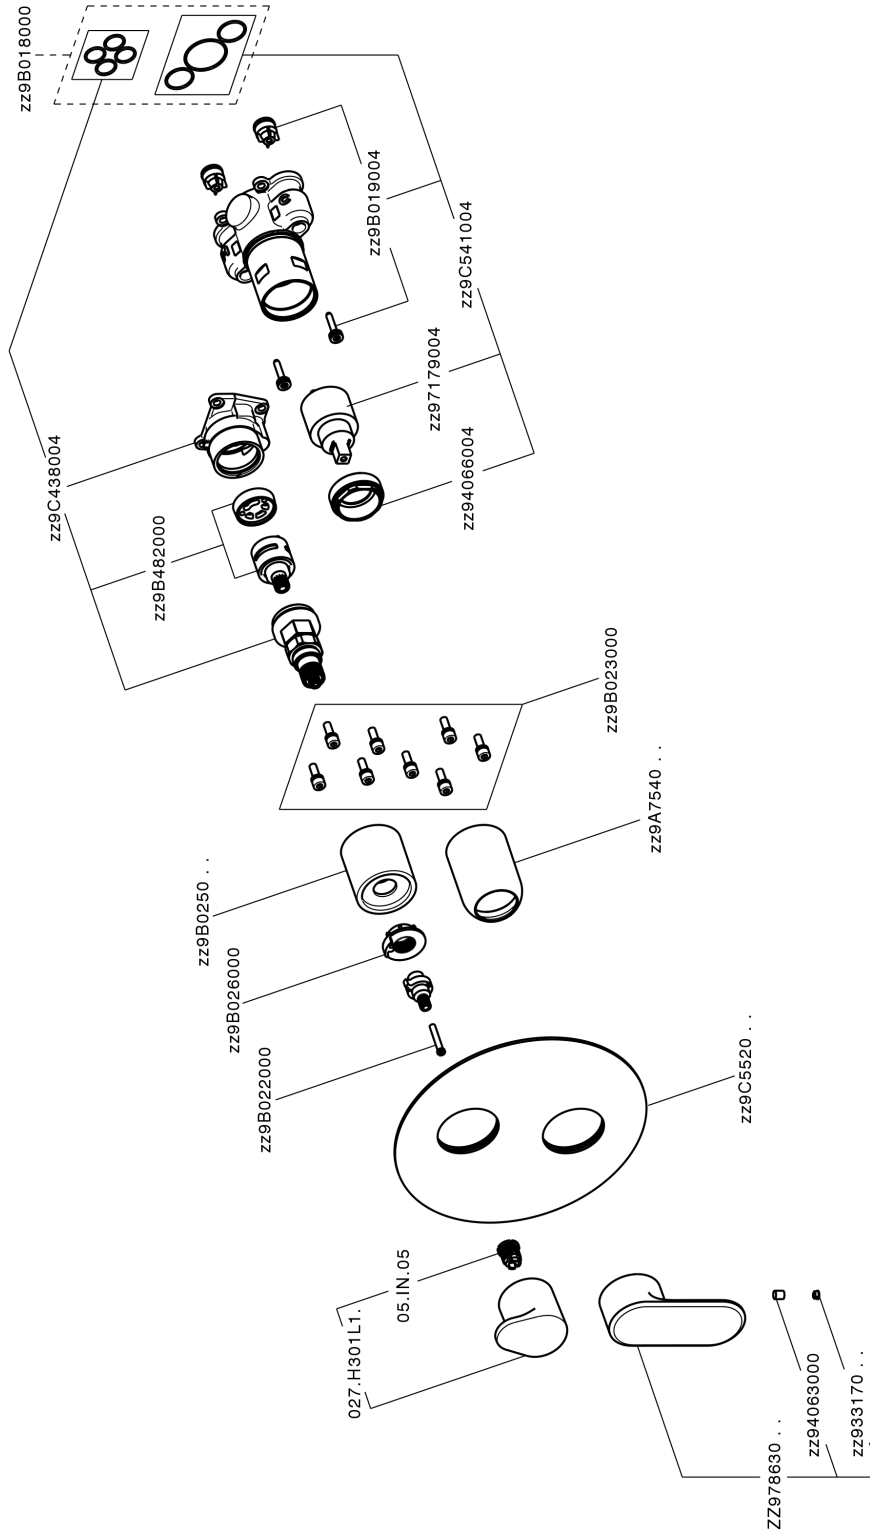

## Exposed part for Single Lever One Box Valve LINEAVIVA\_LV0BM030

MODEL **LV0BM030**

Exposed part for Single Lever One Box Valve, with 2-3 outlet diverter, Minimum depth of installation: 67 mm, without concealed part, for items ZA00B030-ZA00B031

### CHARACTERISTICS

Cartridge Spare Parts **ZZ97179000**

**35 mm Cartridge**

Installation **Concealed**

Required concealed parts **ZA00B031**

**ZA00B030**

## Exposed part for Single Lever One Box Valve LINEAVIVA\_LV0BM030

LV0BM030

<https://en.cisal.it/exposed-part-for-single-lever-one-box-valve-lineaviva-lv0bm030>