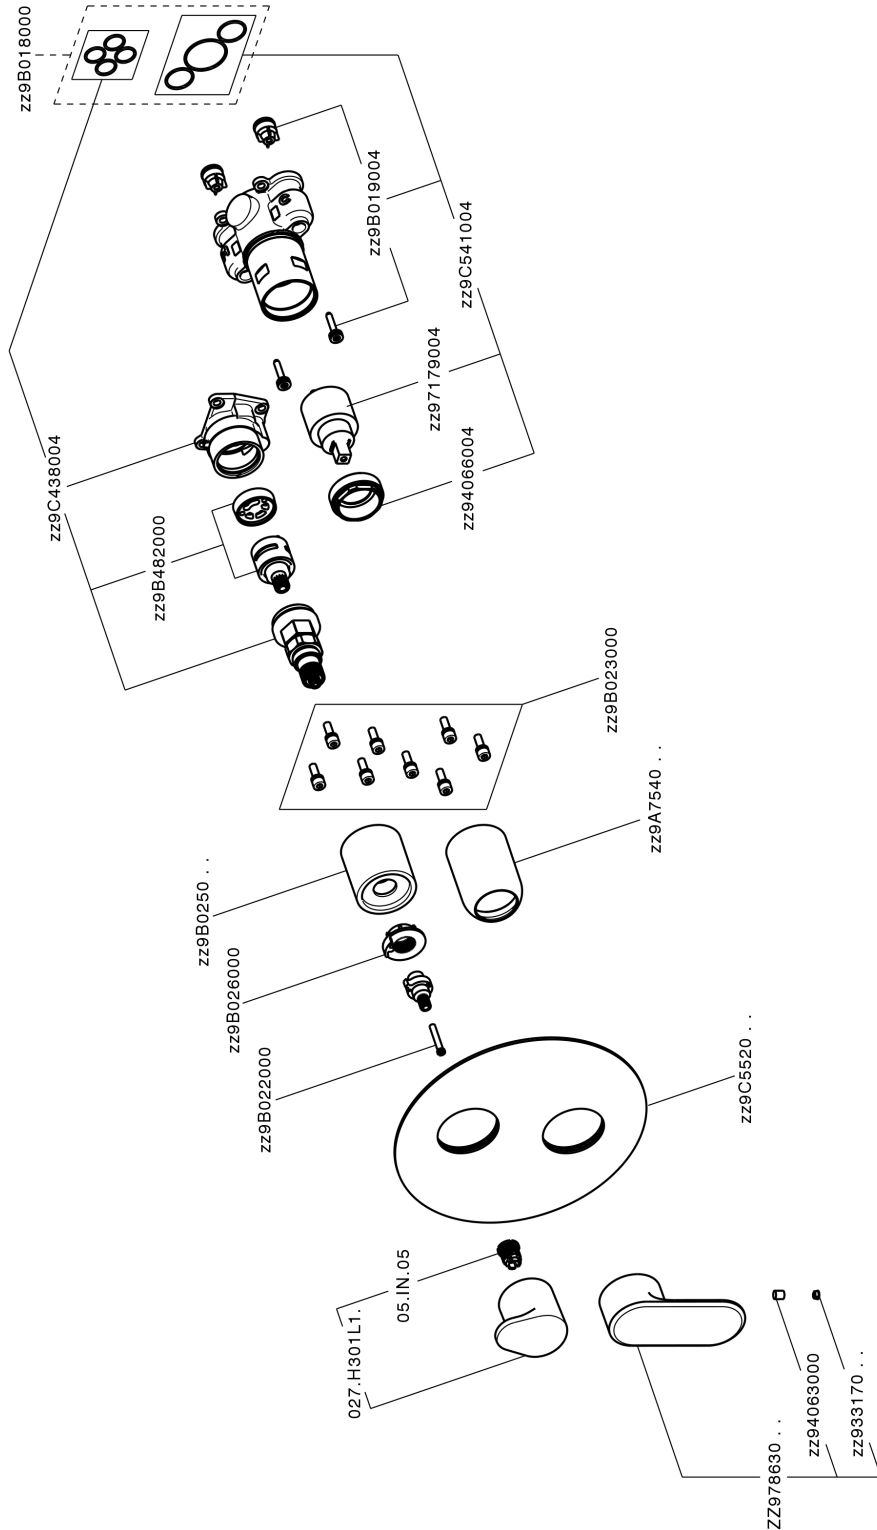

Exposed part for Single Lever One Box Valve LINEAVIVA_LV0BM030

LV0BM030

<https://en.cisal.it/exposed-part-for-single-lever-one-box-valve-lineaviva-lv0bm030>

One Box Universal Concealed Part ONE BOX_ZA00B031

ZA00B031

<https://en.cisal.it/one-box-universal-concealed-part-one-box-za00b031>

One Box Universal Concealed Part ONE BOX_ZA00B030

ZA00B030

<https://en.cisal.it/one-box-universal-concealed-part-one-box-za00b030>

2024-11-23