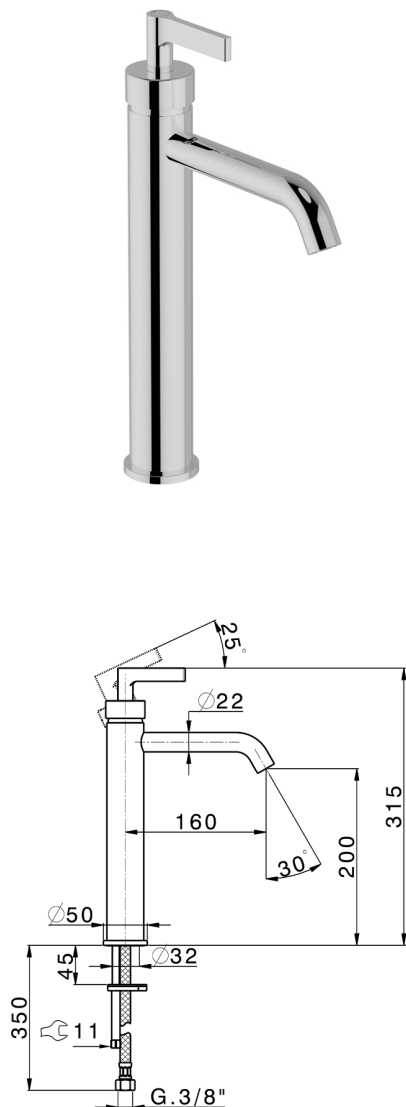

Single lever tall washbasin mixer GRACE_GC003540

MODEL **GC003540**

Single lever tall washbasin mixer, without automatic pop-up waste, G.3/8" stainless steel flexible hoses

AVAILABLE FINISHINGS

-  **21** 21 Chrome
-  **2F** 2F Brushed Nickel
-  **2W** 2W Brushed Gold
-  **5H** 5H Dark Brass Brushed
-  **5L** 5L Brushed Black Titanium
-  **6T** 6T Chrome/Matt Black

CHARACTERISTICS

Cartridge Spare Parts **ZZ99672000**

35 mm Cartridge

EcoStop

EcoStop feature limits water flow to approximately 50% of maximum output with one point of resistance on setting. Push slightly past the middle stop only when full water output is required. This will save water up to 50%.