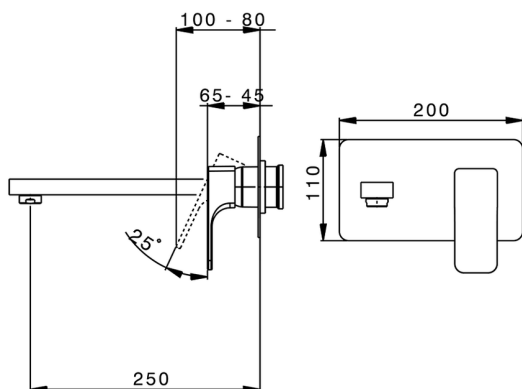

CHARACTERISTICS

Installation **Concealed**
Required concealed parts **ZA002450**

2024-12-22