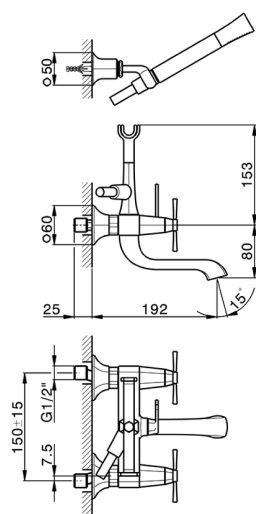

CHARACTERISTICS

2026-04-29