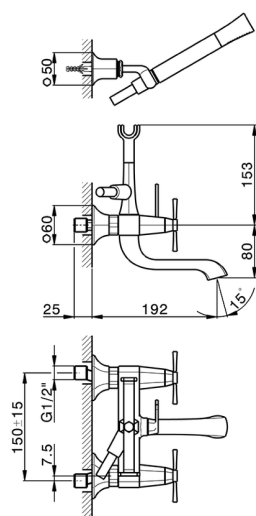

CHARACTERISTICS

2026-05-19