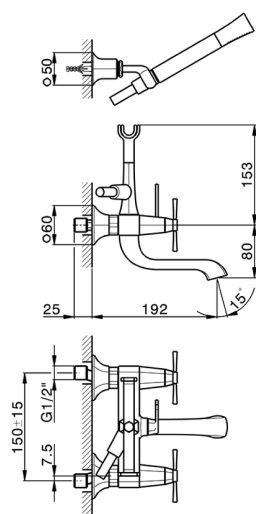

CHARACTERISTICS

2026-04-28