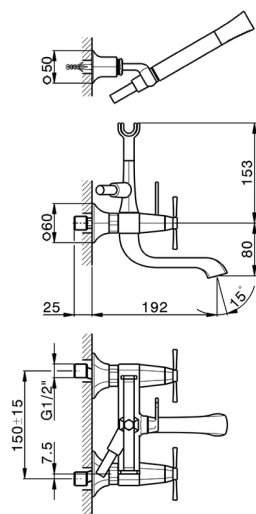

CHARACTERISTICS

2026-06-13