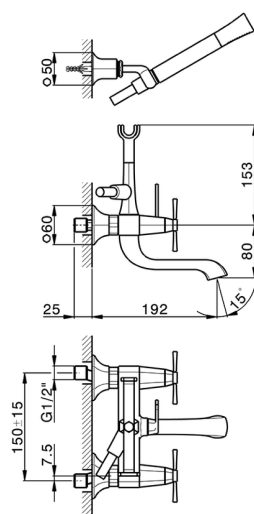

CHARACTERISTICS

2026-04-08