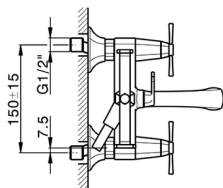

Bath mixer, full equipment **CHERIE_CX000120**

MODEL **CX000120**

Bath mixer, full equipment, wall mounted adjustable handshower bracket, Chérie Brass one spray handshower, 150 cm SUPREME smooth flexible hose

AVAILABLE FINISHINGS

- **6T** 6T Chrome/Matt Black
- **7C** 7C Gold/Matt Black
- **7D** 7D Polished Nickel/Matt Black
- **7E** 7E Rose Gold/Matt Black

CHARACTERISTICS

2026-06-14