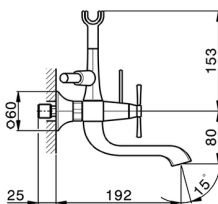

Bath mixer, full equipment **CHERIE_CX000120**

MODEL **CX000120**

Bath mixer, full equipment, wall mounted adjustable handshower bracket, Chérie Brass one spray handshower, 150 cm SUPREME smooth flexible hose

AVAILABLE FINISHINGS

- **6T** 6T Chrome/Matt Black
- **7C** 7C Gold/Matt Black
- **7D** 7D Polished Nickel/Matt Black
- **7E** 7E Rose Gold/Matt Black

CHARACTERISTICS

2026-06-14