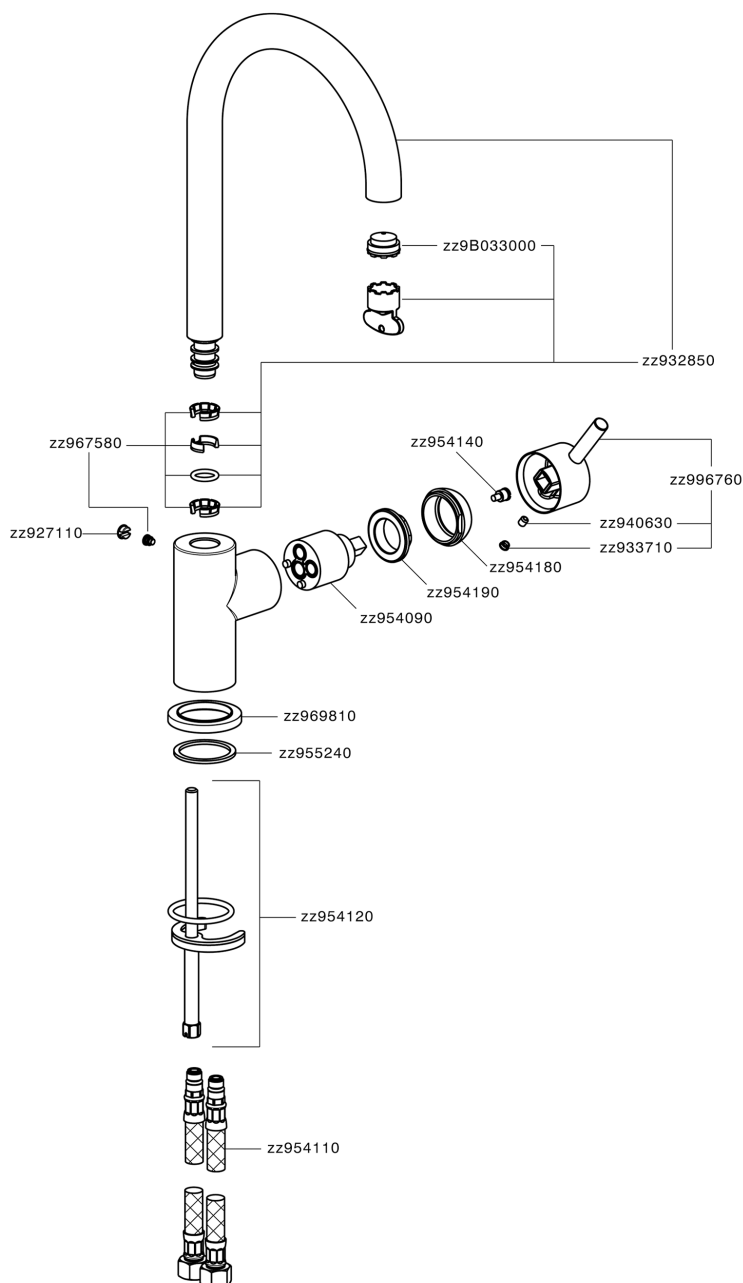

Single lever sink mixer Energysave NUOVA LESS_LN000535

LN000535

<https://en.cisal.it/single-lever-sink-mixer-energysave-nuova-less-ln000535>

2025-12-15