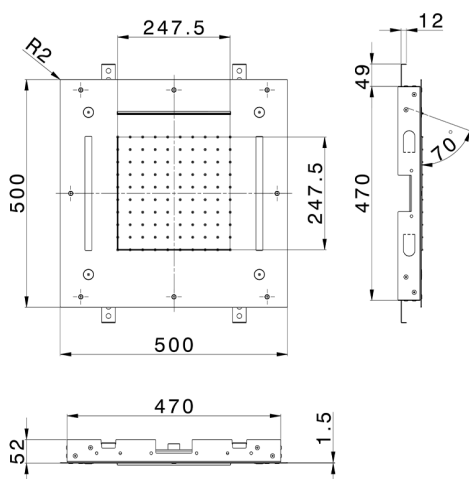

500x500 mm Chromotherapy Ceiling showerhead ZEN SHOWER_ZS0C0080

MODEL **ZS0C0080**

500x500 mm Chromotherapy Ceiling showerhead, rain, spaying functions, waterfall, chromotherapy functions, with remote control included, Stainless Steel AISI 304

AVAILABLE FINISHINGS

- **40** 40 Matt Black
- **4Q** 4Q Matt White
- **5G** 5G Rose Gold
- **D1** D1 Brushed Inox
- **D2** D2 Polished Inox

CHARACTERISTICS

2024-12-22