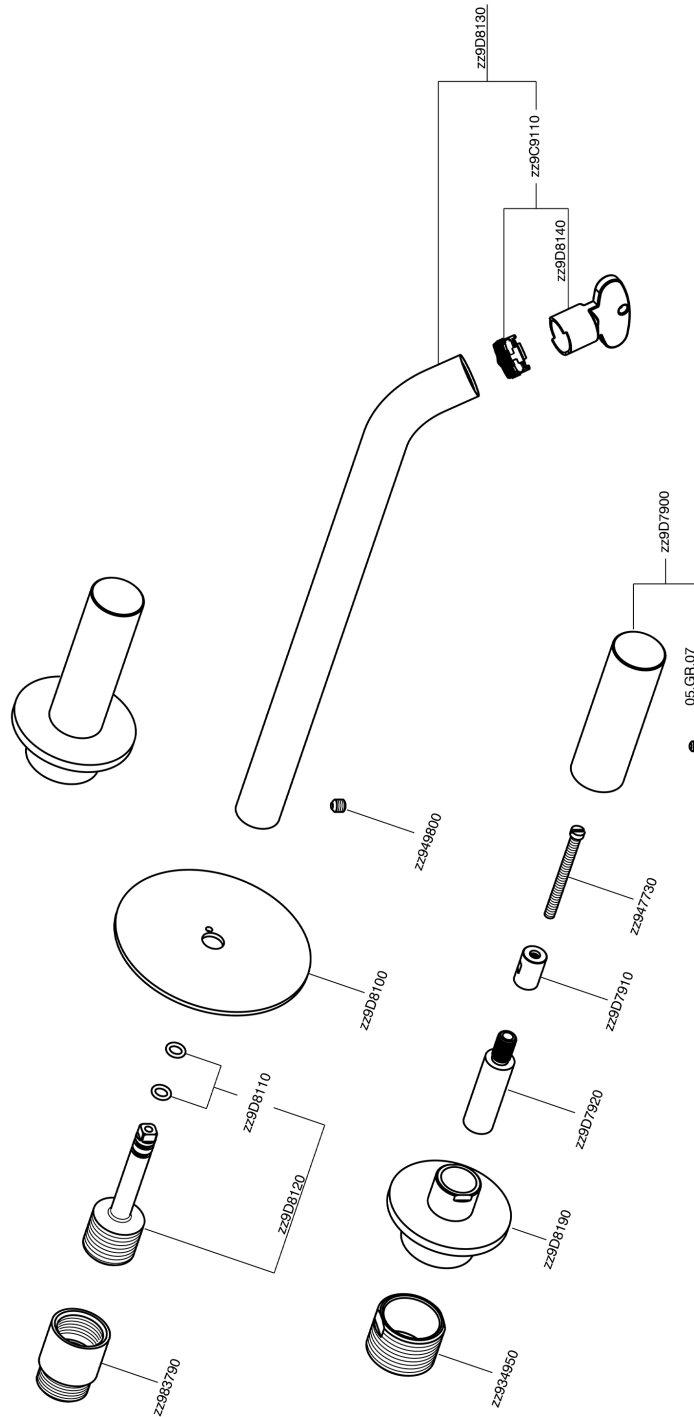

Exposed part for concealed washbasin mixer SMOOTH X32_X3013511

MODEL **X3013511**

Exposed part for concealed washbasin mixer, without concealed part, for item ZA033510, with smooth handles, Inox AISI 316L

AVAILABLE FINISHINGS

-  **5H** 5H Dark Brass Brushed
-  **5L** 5L Brushed Black Titanium
-  **5N** 5N Brushed Rose Gold
-  **D1** D1 Brushed Inox

CHARACTERISTICS

Installation **Concealed**

Required concealed parts **ZA033510**

Exposed part for concealed washbasin mixer SMOOTH X32_X3013511

X3013511

<https://en.cisal.it/exposed-part-for-concealed-washbasin-mixer-smooth-x32-x3013511>

Concealed washbasin mixer CONCEALED_ZA033510

MODEL **ZA033510**

Concealed washbasin mixer, with two right headvalves

AVAILABLE FINISHINGS

04 04 Without finishing

CHARACTERISTICS

Concealed **1**

2025-01-09