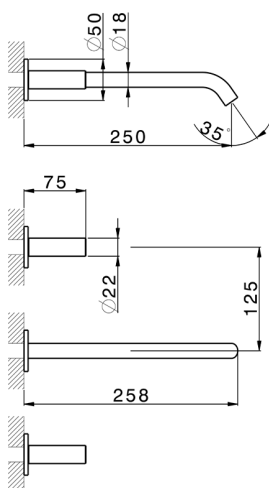

Exposed part for concealed washbasin mixer SMOOTH X32_X3013511

MODEL **X3013511**

Exposed part for concealed washbasin mixer, without concealed part, for item ZA033510, with smooth handles, Inox AISI 316L

AVAILABLE FINISHINGS

-  **5H** 5H Dark Brass Brushed
-  **5L** 5L Brushed Black Titanium
-  **5N** 5N Brushed Rose Gold
-  **D1** D1 Brushed Inox

CHARACTERISTICS

Installation **Concealed**

Required concealed parts **ZA033510**

Exposed part for concealed washbasin mixer SMOOTH X32_X3013511

X3013511

<https://en.cisal.it/exposed-part-for-concealed-washbasin-mixer-smooth-x32-x3013511>

Concealed washbasin mixer CONCEALED_ZA033510

MODEL **ZA033510**

Concealed washbasin mixer, with two right headvalves

AVAILABLE FINISHINGS

04 04 Without finishing

CHARACTERISTICS

Concealed **1**

2025-01-09