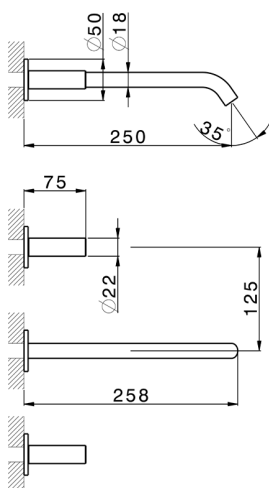

Exposed part for concealed washbasin mixer **SMOOTH X32_X3013511**

MODEL **X3013511**

Exposed part for concealed washbasin mixer, without concealed part, for item ZA033510, with smooth handles, Inox AISI 316L

AVAILABLE FINISHINGS

-  **5H** 5H Dark Brass Brushed
-  **5L** 5L Brushed Black Titanium
-  **5N** 5N Brushed Rose Gold
-  **D1** D1 Brushed Inox

CHARACTERISTICS

Installation **Concealed**

Required concealed parts **ZA033510**

Exposed part for concealed washbasin mixer SMOOTH X32_X3013511

X3013511

<https://en.cisal.it/exposed-part-for-concealed-washbasin-mixer-smooth-x32-x3013511>

Concealed washbasin mixer CONCEALED_ZA033510

MODEL **ZA033510**

Concealed washbasin mixer, with two right headvalves

AVAILABLE FINISHINGS

CHARACTERISTICS

Concealed **1**

2024-12-04