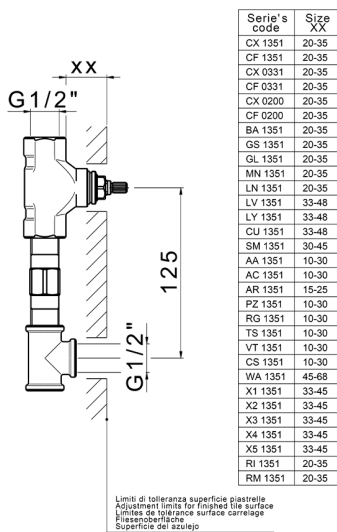

Exposed part for concealed washbasin mixer SMOOTH X32_X3013511

X3013511

<https://en.cisal.it/exposed-part-for-concealed-washbasin-mixer-smooth-x32-x3013511>

Concealed washbasin mixer CONCEALED_ZA033510

MODEL **ZA033510**

Concealed washbasin mixer, with two right headvalves

AVAILABLE FINISHINGS

04 04 Without finishing

CHARACTERISTICS

Concealed **1**

2025-01-09