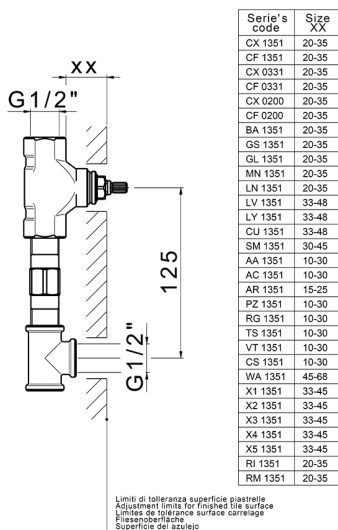

Exposed part for concealed washbasin mixer **SMOOTH X32_X3013511**

MODEL **X3013511**

Exposed part for concealed washbasin mixer, without concealed part, for item ZA033510, with smooth handles, Inox AISI 316L

Exposed part for concealed washbasin mixer SMOOTH X32_X3013511

X3013511

<https://en.cisal.it/exposed-part-for-concealed-washbasin-mixer-smooth-x32-x3013511>

Concealed washbasin mixer CONCEALED_ZA033510

MODEL **ZA033510**

Concealed washbasin mixer, with two right headvalves

AVAILABLE FINISHINGS

CHARACTERISTICS

Concealed **1**

2024-12-04