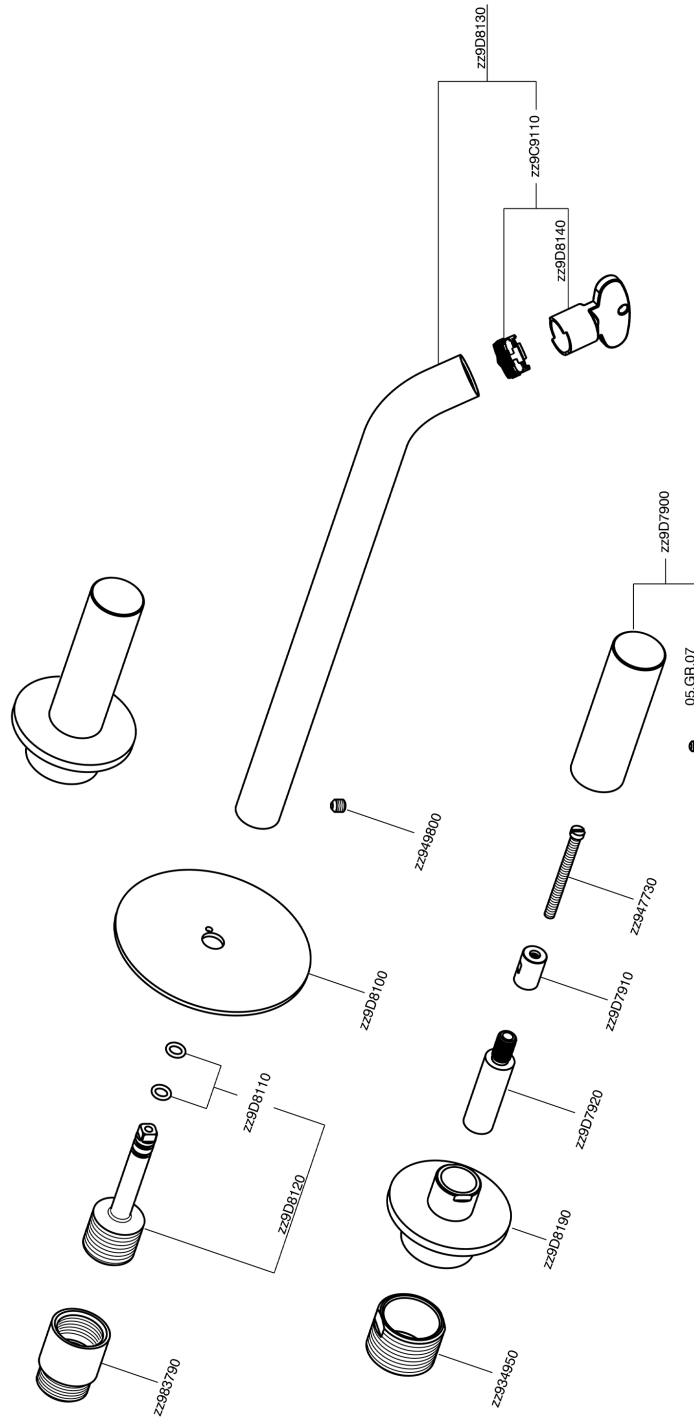

Exposed part for concealed washbasin mixer **SMOOTH X32_X3013511**

MODEL **X3013511**

Exposed part for concealed washbasin mixer, without concealed part, for item ZA033510, with smooth handles, Inox AISI 316L

AVAILABLE FINISHINGS

-  **5H** 5H Dark Brass Brushed
-  **5L** 5L Brushed Black Titanium
-  **5N** 5N Brushed Rose Gold
-  **D1** D1 Brushed Inox

CHARACTERISTICS

Installation **Concealed**

Required concealed parts **ZA033510**

Exposed part for concealed washbasin mixer SMOOTH X32_X3013511

X3013511

<https://en.cisal.it/exposed-part-for-concealed-washbasin-mixer-smooth-x32-x3013511>

Concealed washbasin mixer CONCEALED_ZA033510

MODEL **ZA033510**

Concealed washbasin mixer, with two right headvalves

AVAILABLE FINISHINGS

CHARACTERISTICS

Concealed **1**

2024-12-04